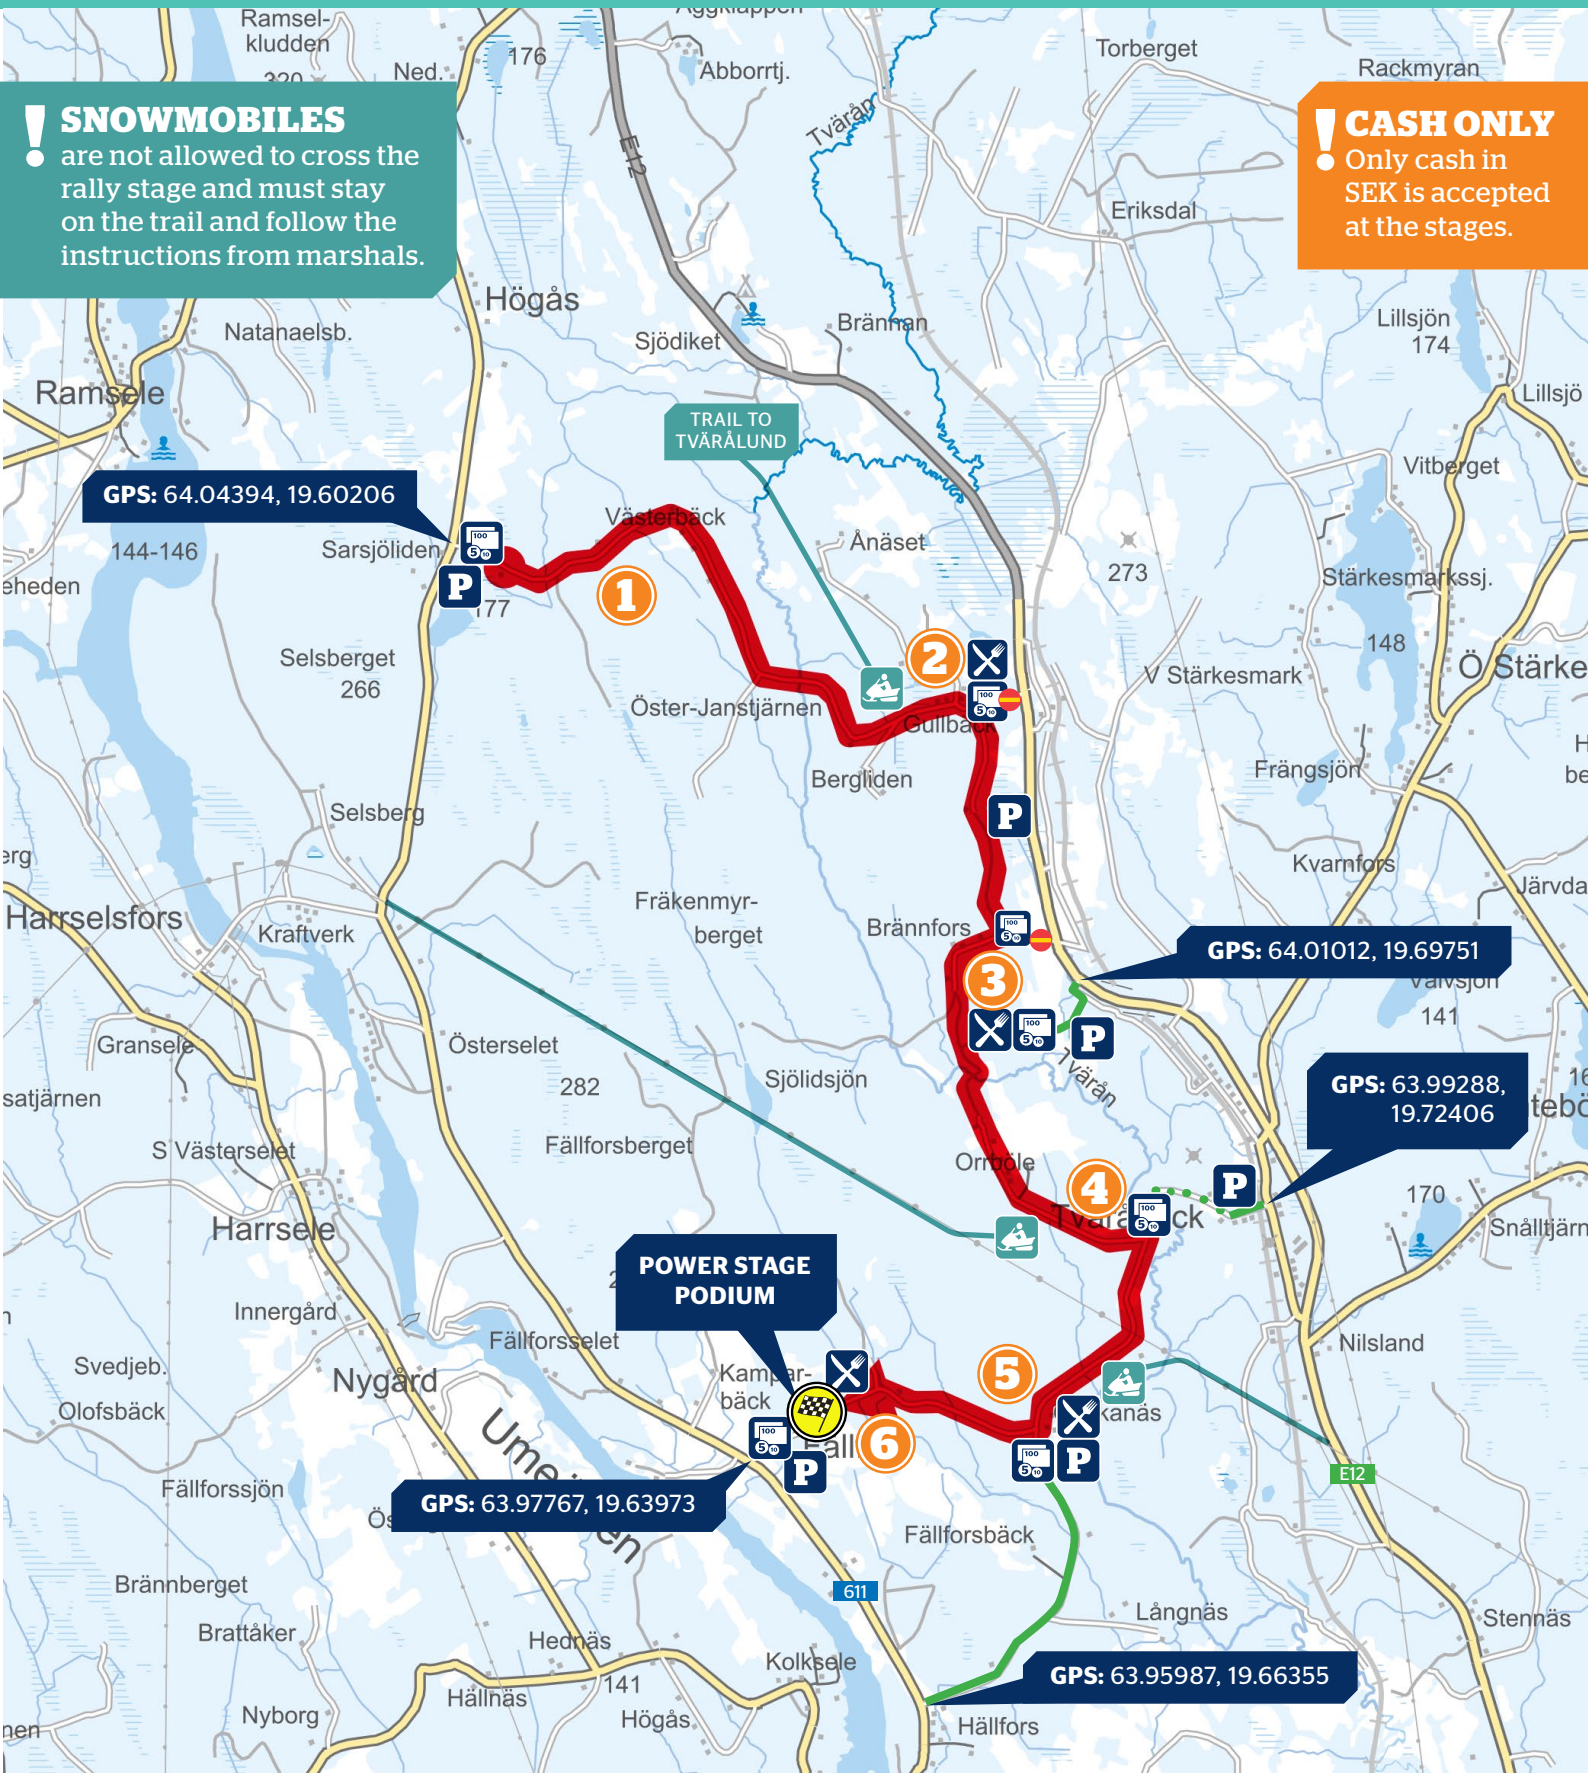

SS 17 SARSJÖLIDEN 1 / SS 19 SARSJÖLIDEN 2 (POWER STAGE)

SUNDAY 08:08 / 12:18

! SNOWMOBILES
are not allowed to cross the rally stage and must stay on the trail and follow the instructions from marshals.

! CASH ONLY
Only cash in SEK is accepted at the stages.

Respect the safety instructions as well as the environment. The rule is simple: Leave no one and nothing behind!

Keep your distance!

Help prevent the spread of Covid-19

- Parking
- Entrance
- Food
- Snowmobile trailer
- Snowmobile parking
- Snowmobile trail
- Spectator area
- Snowmobile spectator area
- Car access road
- Access by foot
- Stage finish