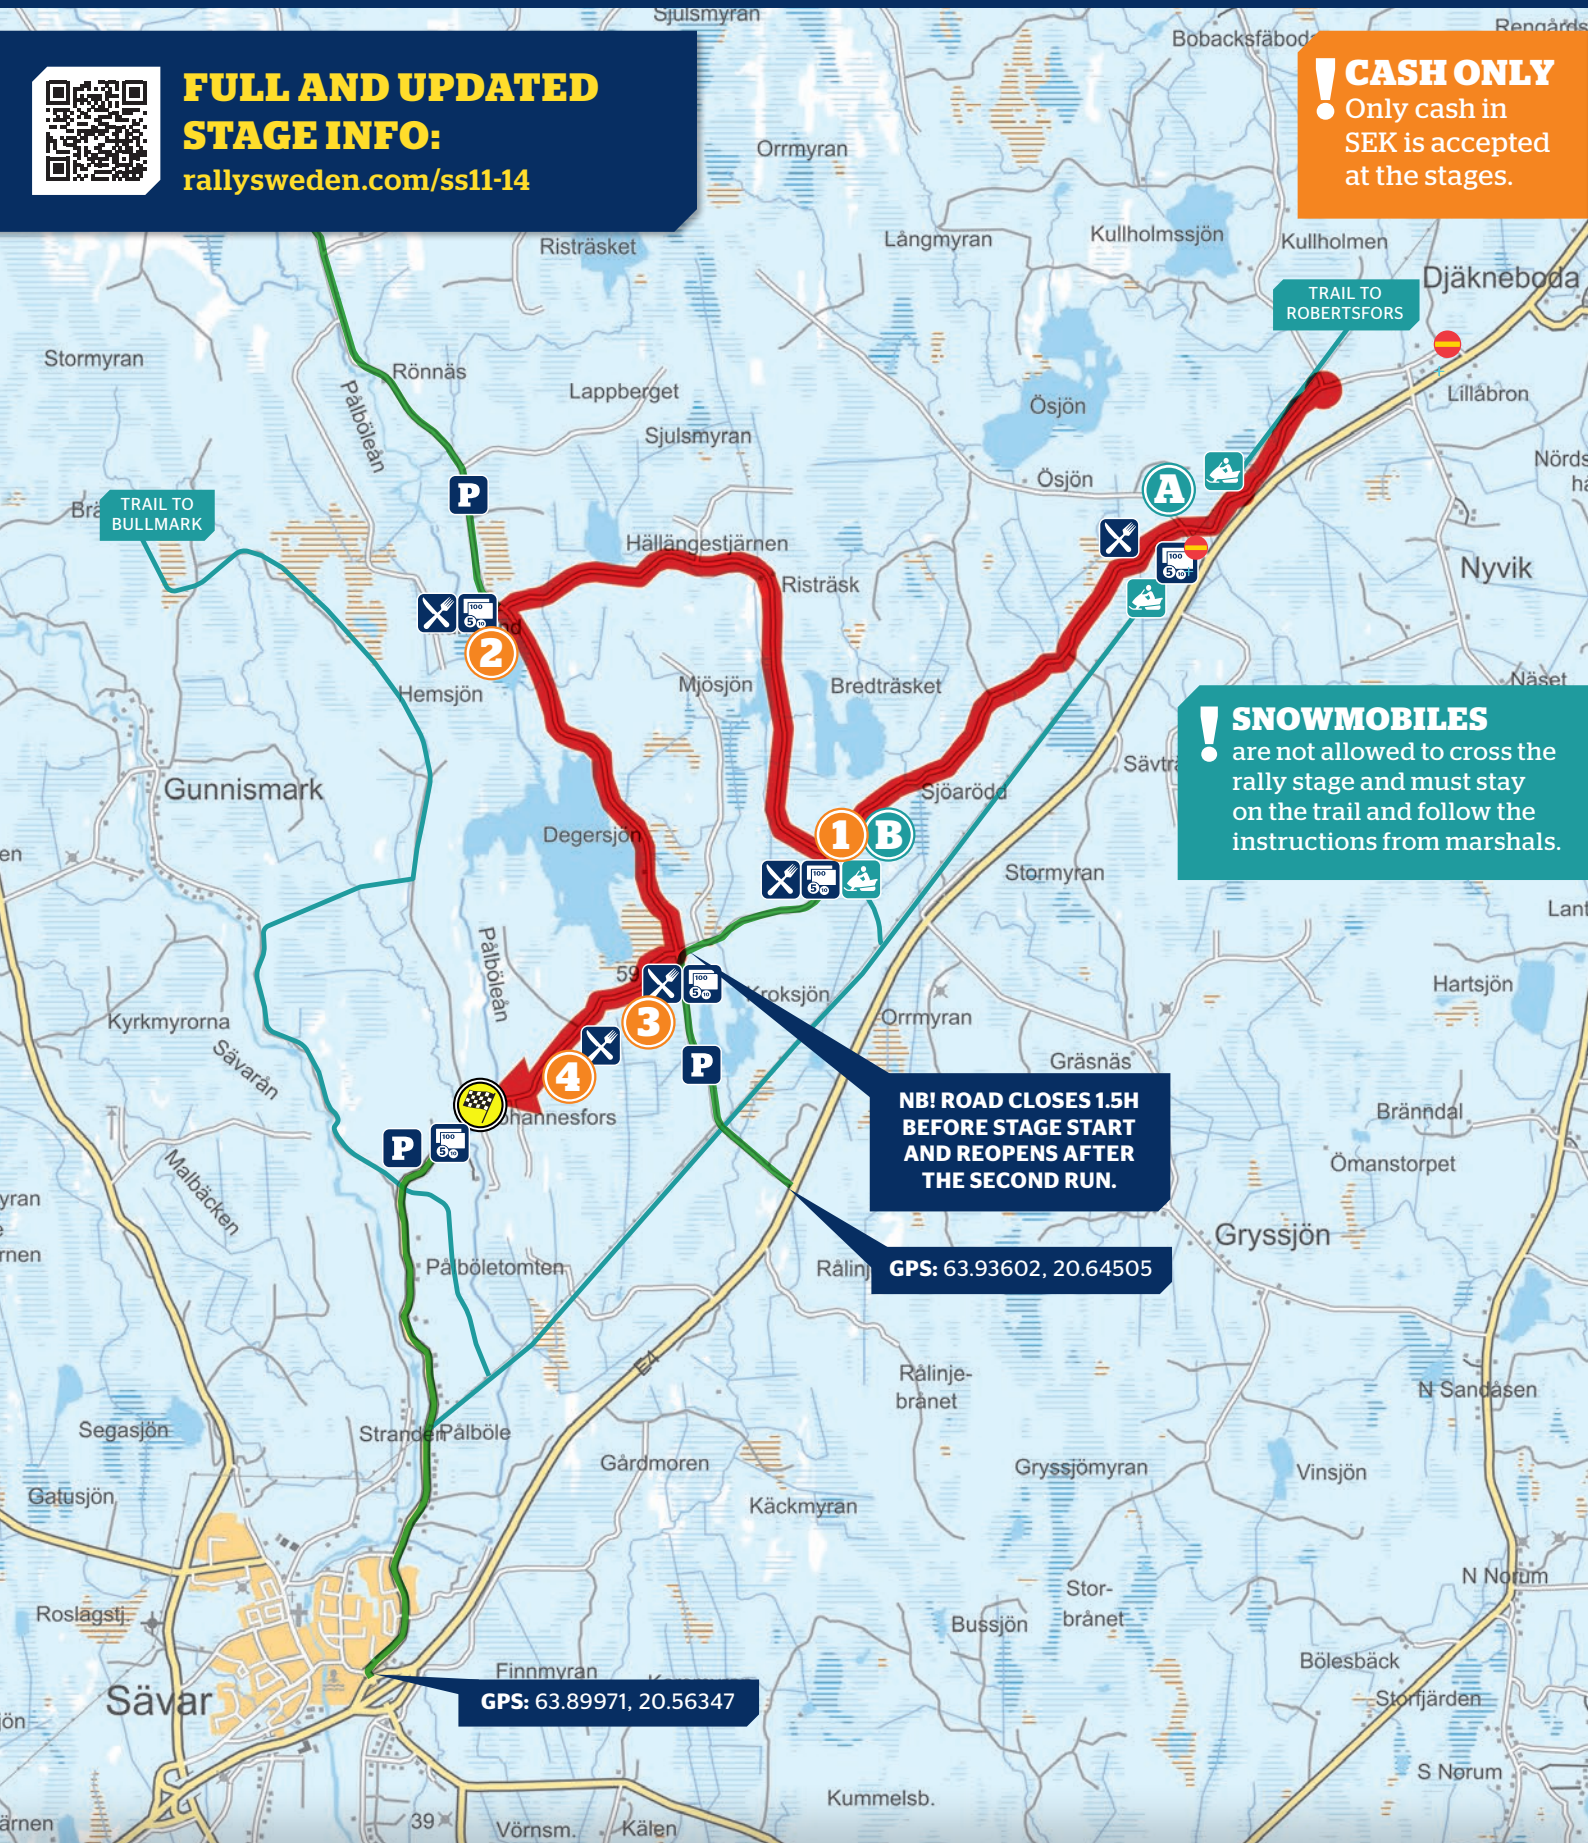

# SS 11/14 SÄVAR 1/2

SATURDAY 10:41 / 16:41

**SS11 RALLY SWEDEN HISTORIC**

**RUNS AFTER WRC SS11**

## FULL AND UPDATED STAGE INFO:

[rallysweden.com/ss11-14](http://rallysweden.com/ss11-14)

**! CASH ONLY**  
• Only cash in SEK is accepted at the stages.

**! SNOWMOBILES**  
• are not allowed to cross the rally stage and must stay on the trail and follow the instructions from marshals.

**NB! ROAD CLOSSES 1.5H BEFORE STAGE START AND REOPENS AFTER THE SECOND RUN.**

**GPS: 63.93602, 20.64505**

**GPS: 63.89971, 20.56347**

**#BeSafeTakeCare**

	Parking	Food	Accessibility	Spectator area	Car access road	Snowmobile parking
	Snowmobile trailer					