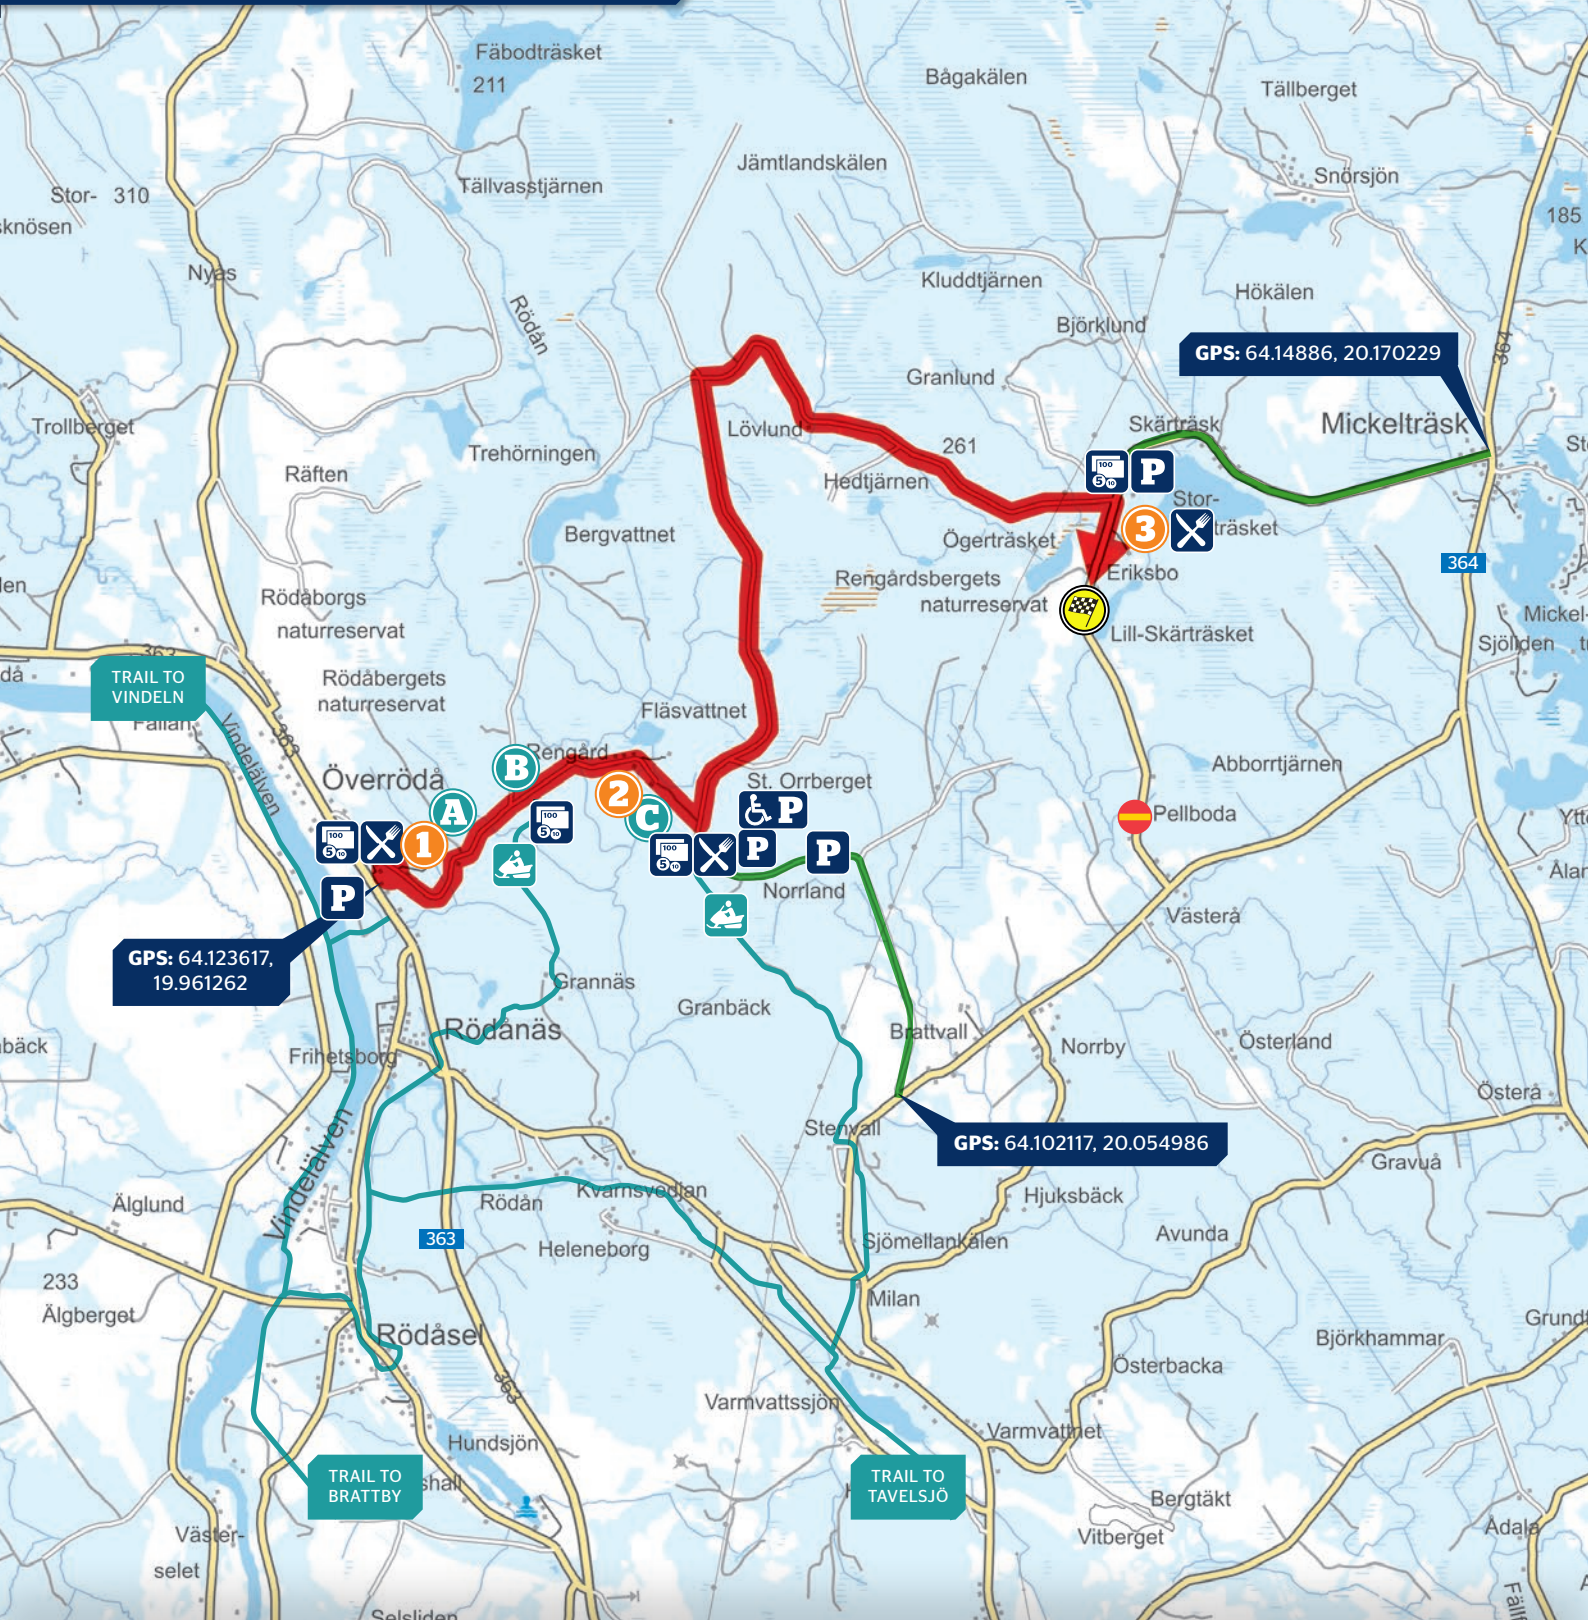

SS 9/12 NORRBY 1/2

SATURDAY 08:05 / 14:05

SS9 RALLY SWEDEN HISTORIC

RUNS AFTER WRC SS9

FULL AND UPDATED STAGE INFO:

rallysweden.com/ss9-12

! CASH ONLY
Only cash in SEK is accepted at the stages.

#BeSafeTakeCare

	Parking	Food	Accessibility	Spectator area	Car access road	Snowmobile parking
Entrance	Snowmobile trailer	Stage finish	Snowmobile spectator area	Access by foot	Snowmobile trail	