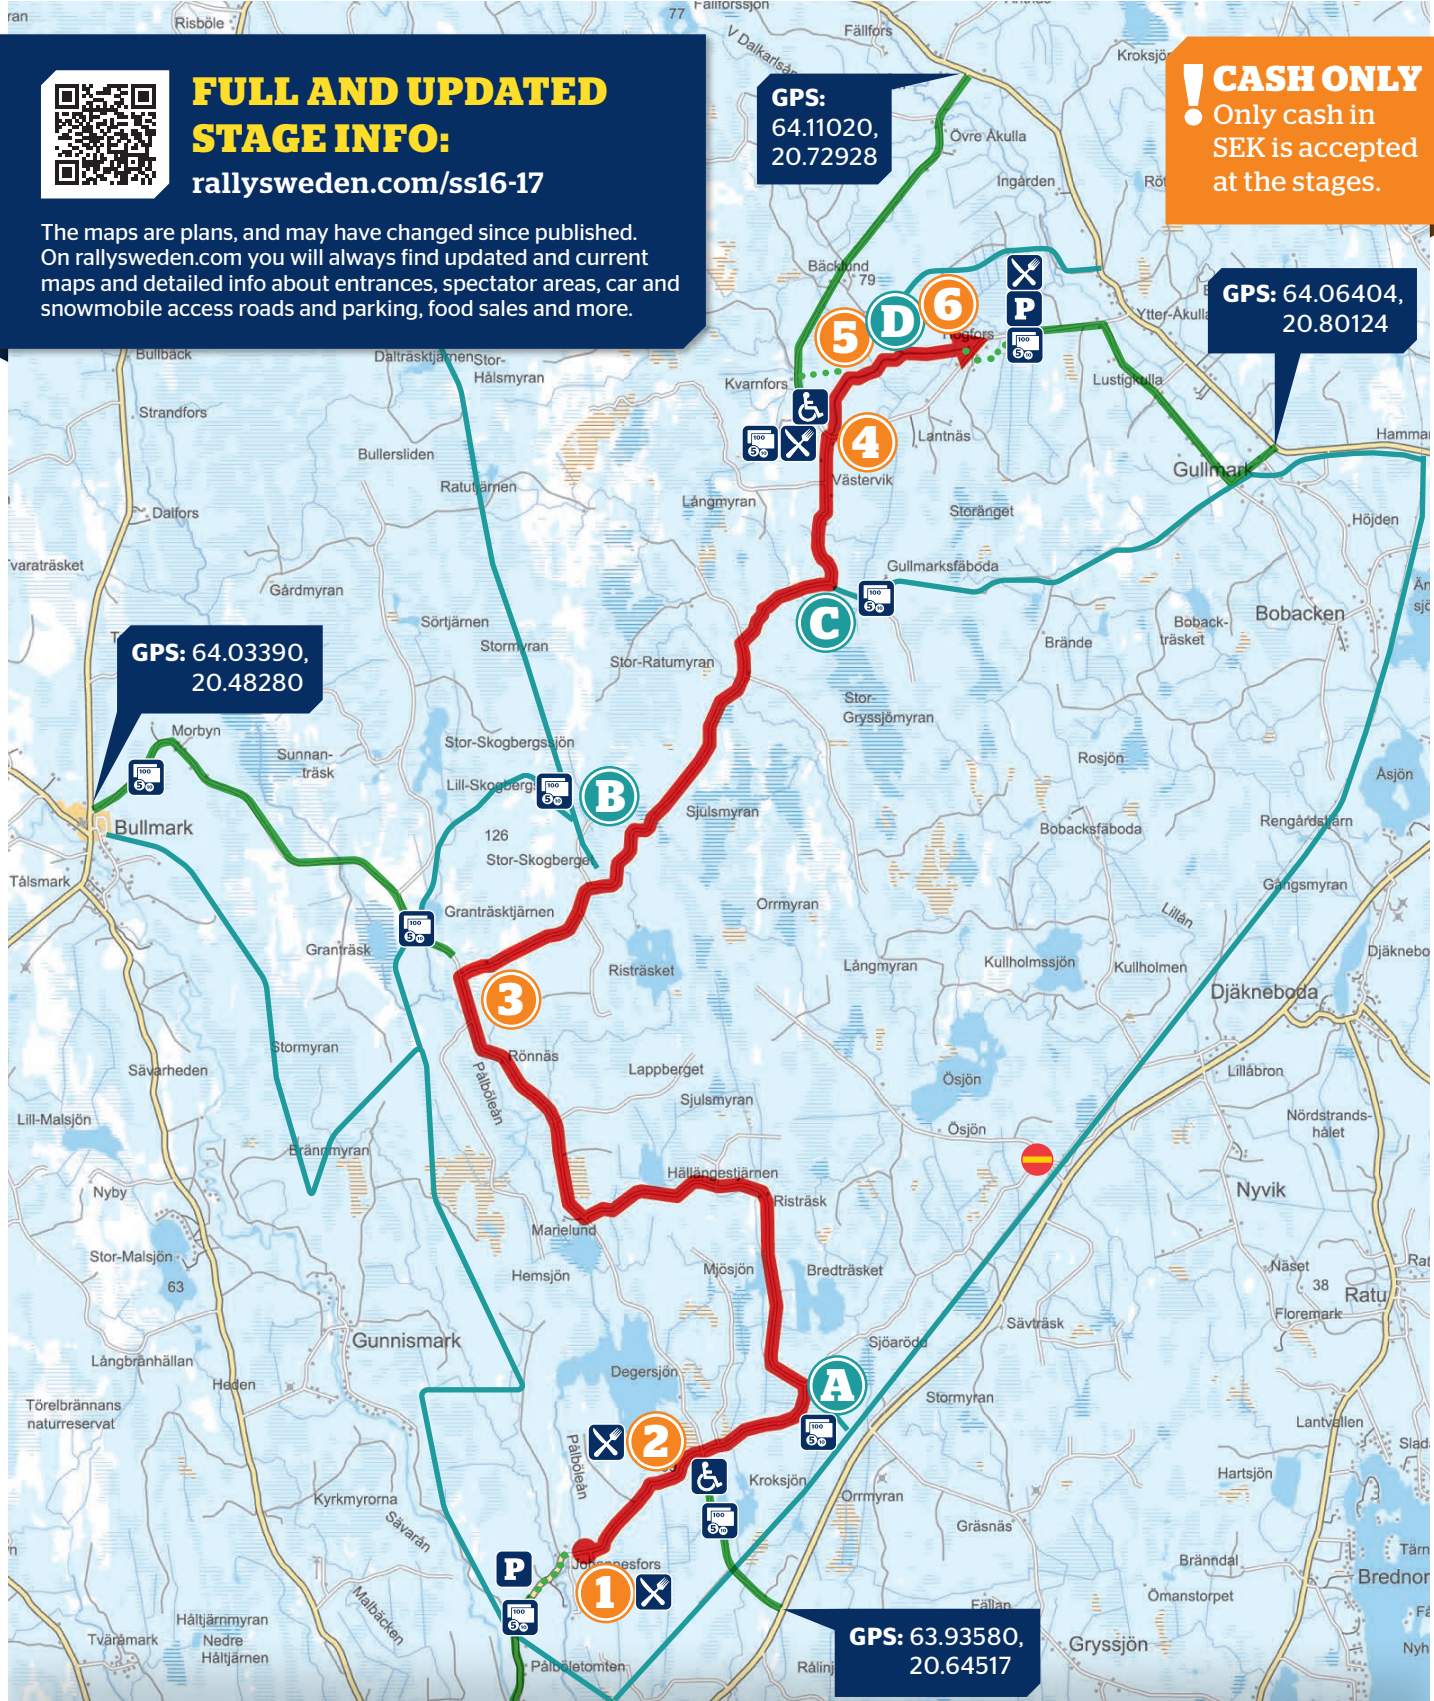

SS 16/17 VÄSTERVIK

SUNDAY 07:27 / 10:03

**FULL AND UPDATED
STAGE INFO:**
rallysweden.com/ss16-17

The maps are plans, and may have changed since published. On rallysweden.com you will always find updated and current maps and detailed info about entrances, spectator areas, car and snowmobile access roads and parking, food sales and more.

! CASH ONLY
• Only cash in SEK is accepted at the stages.

GPS: 64.11020, 20.72928

GPS: 64.06404, 20.80124

GPS: 64.03390, 20.48280

GPS: 63.93580, 20.64517

#BeSafeTakeCare

- Car parking
- Food
- Accessibility
- Spectator area
- Car access road
- Snowmobile trail
- Entrance
- Snowmobile trailer
- Stage finish
- Snowmobile spectator area
- Access by foot