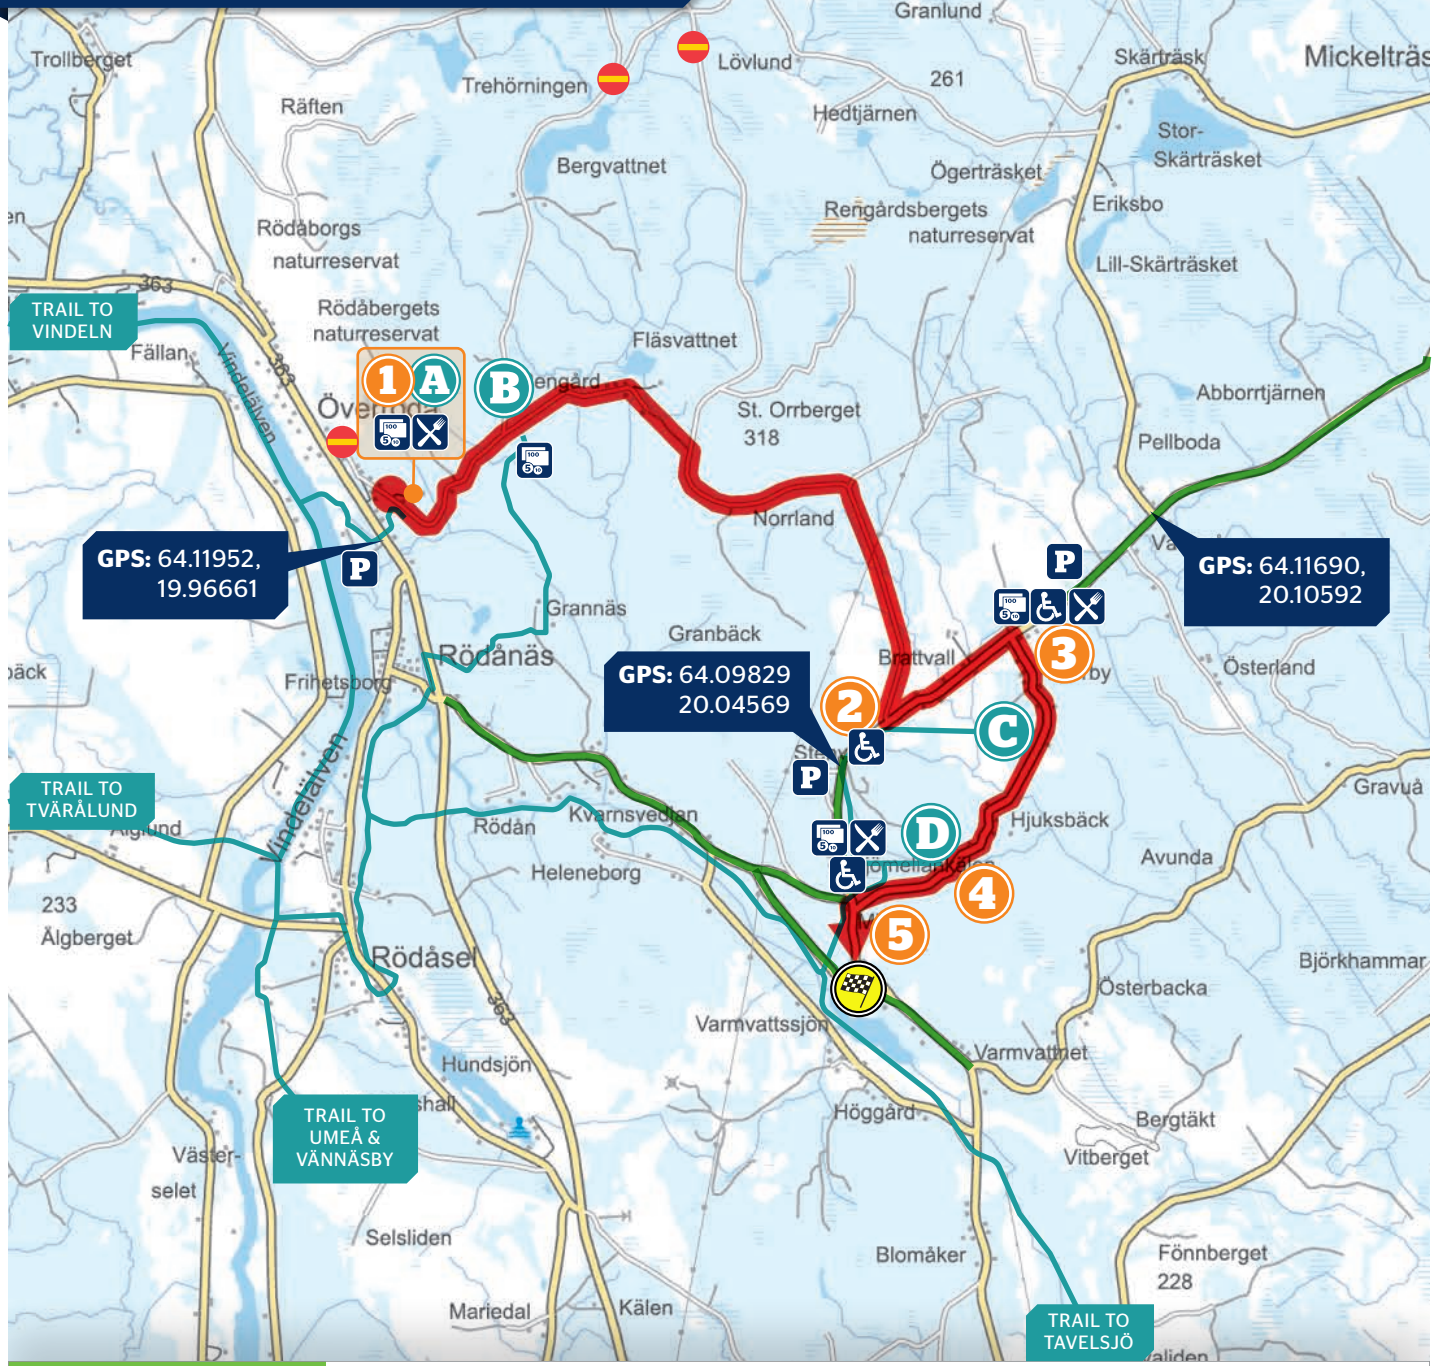

FULL AND UPDATED STAGE INFO:

rallysweden.com/ss3-6

The maps are plans, and may have changed since published. On rallysweden.com you will always find updated and current maps and detailed info about entrances, spectator areas, car and snowmobile access roads and parking, food sales and more.

CASH ONLY

Only cash in SEK is accepted at the stages.

GPS: 64.11952, 19.96661

GPS: 64.09829, 20.04569

GPS: 64.11690, 20.10592

TRAIL TO VINDELN

TRAIL TO TVÄRÅLUND

TRAIL TO UMEÅ & VÄNNÄSBY

TRAIL TO TAVELSJÖ

#BeSafeTakeCare

Car parking	Food	Accessibility	Spectator area	Car access road	Snowmobile trail
Entrance	Snowmobile trailer	Stage finish	Snowmobile spectator area	Access by foot	

SUBJECT TO CHANGE