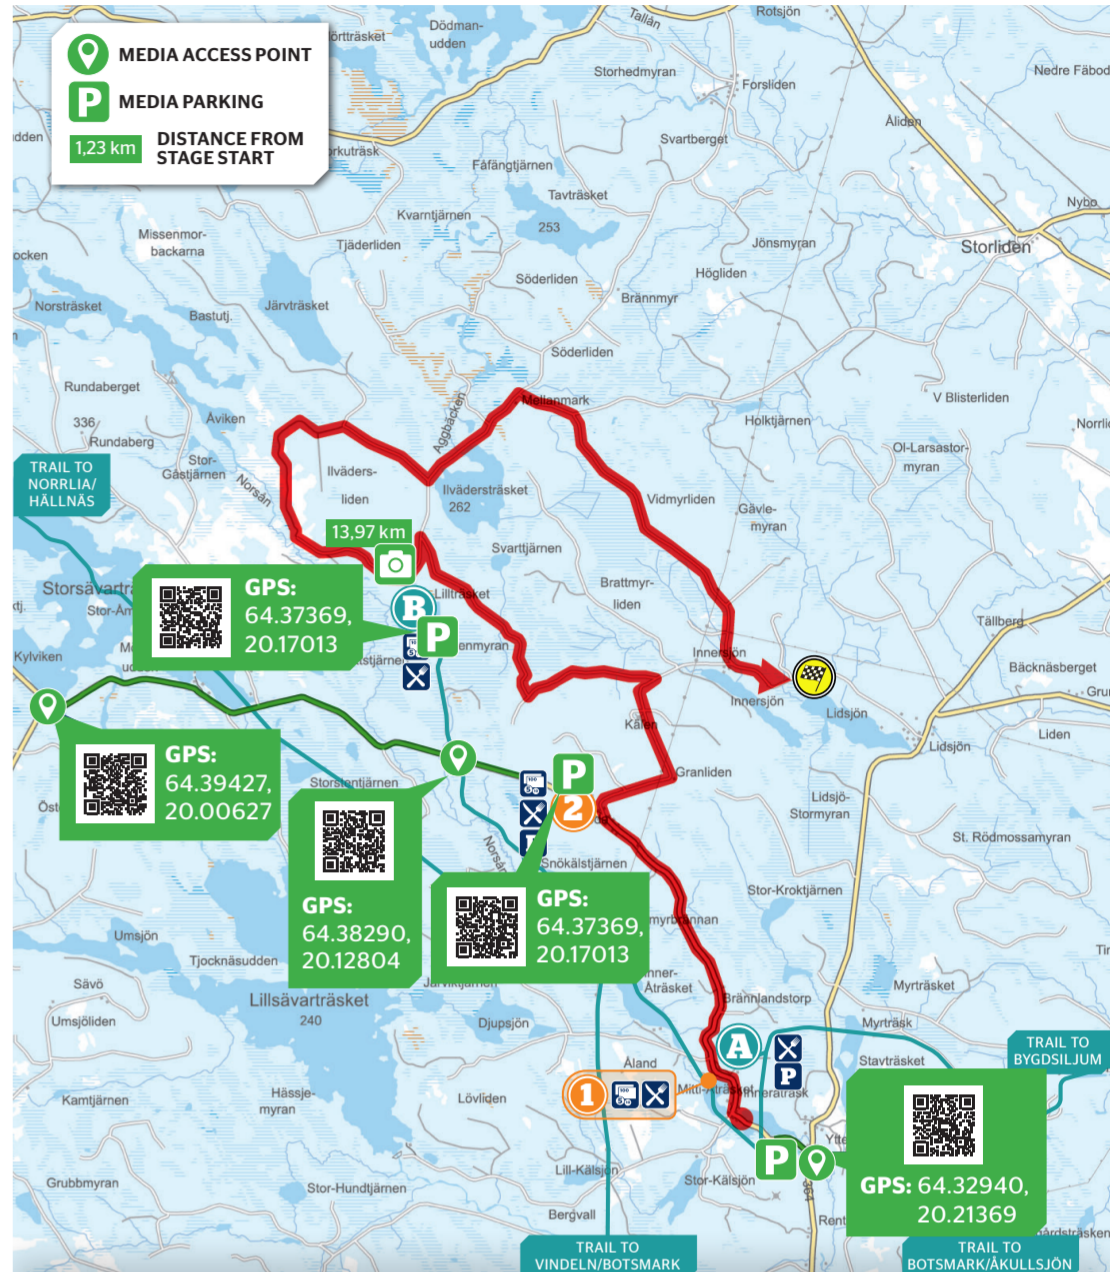

SHAKEDOWN HÅKMARK (5,42 km)

THURSDAY	STAGE INFO	SS START	SS VIDEO	STAGE GUIDE
09:01				N/A
SUNRISE: 07:34 SUNSET 16:12		GPS		

SS 2 / 5 #42 BRATTBY (10,76 km)

FRIDAY	STAGE INFO	SS START	SS VIDEO	STAGE GUIDE
SS 2: 08:58 SS 5: 14:36				
SUNRISE: 07:31 SUNSET 16:15		SS 2	SS 5	GPS

SS 3 / 6 NORRBY (12,36 km)

FRIDAY	STAGE INFO	SS START	SS VIDEO	STAGE GUIDE
SS 3: 09:52 SS 6: 15:30				
SUNRISE: 07:31 SUNSET 16:15		SS 3	SS 6	GPS

SS 4 / 7 FLODA (28,25 km)

FRIDAY	STAGE INFO	SS START	SS VIDEO	STAGE GUIDE
SS 4: 10:55 SS 7: 16:33				
SUNRISE: 07:31 SUNSET 16:15		SS 4	SS 7	GPS

MEDIA ITINERARY v2.0

THURSDAY 15th FEB

- 12h00 FIA WRC Media Pen @ Support Arena, Service Park
- 17h20 Rally1 cars line-up @ Red Barn Arena
- 17h30 Autograph Signing Session @ Red Barn Arena
- 18h00 MTC: Team Principals @ Red Barn Arena podium/stage
- 18h10 MTC: Support Championship @ Red Barn Arena podium/stage
- 18h20 MTC: PIs @ Red Barn Arena podium/stage
- 18h30 Arena podium/stage
- 18h50 HRH The Prince inaugural speech @ Red Barn Arena podium/stage
- 19h05 SS 1 Umeå Sprint 1