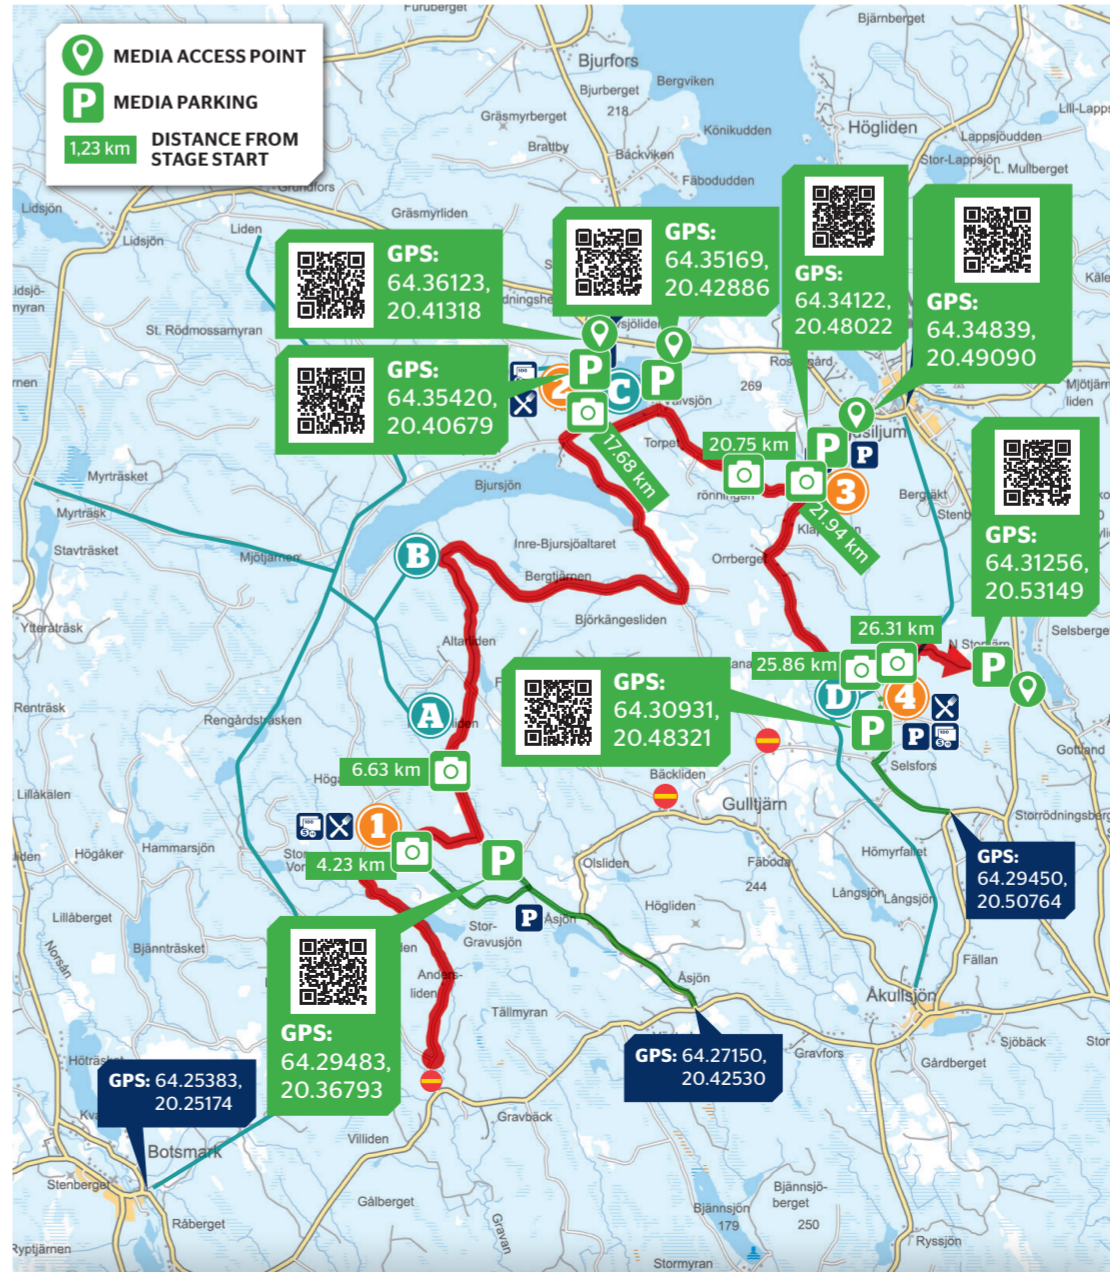

SS 9 / 12 VÄNNÄS (15,65 km)

SATURDAY	STAGE INFO	SS START	SS VIDEO	STAGE GUIDE
SS 9: 07:45 SS 12: 14:15				
SUNRISE: 07:28 SUNSET 16:18		SS 9	SS 12	GPS

SS 10 / 13 SARSJÖLIDEN (14,23 km)

SATURDAY	STAGE INFO	SS START	SS VIDEO	STAGE GUIDE
SS 10: 08:35 SS 13: 15:05				
SUNRISE: 07:28 SUNSET 16:18		SS 10	SS 13	GPS

SS 11 / 14 BYGDSILJUM (28,06 km)

SATURDAY	STAGE INFO	SS START	SS VIDEO	STAGE GUIDE
SS 11: 10:08 SS 14: 16:38				
SUNRISE: 07:28 SUNSET 16:18		SS 11	SS 14	GPS

SS 16 / 17 VÄSTERVIK (25,50 km)

SUNDAY	STAGE INFO	SS START	SS VIDEO	STAGE GUIDE
SS 16: 07:27 SS 17: 10:03				
SUNRISE: 07:25 SUNSET 16:21		SS 16	SS 17	GPS

MEDIA ITINERARY v2.0

THURSDAY 15th FEB

- 12h00 FIA WRC Media Pen @ Support Arena, Service Park
- 17h20 Rally1 cars line-up @ Red Barn Arena
- 17h30 Autograph Signing Session @ Red Barn Arena
- 18h00 MTC: Team Principals @ Red Barn Arena podium/stage
- 18h10 MTC: Support Championship @ Red Barn Arena podium/stage
- 18h20 MTC: PIs @ Red Barn Arena podium/stage
- 18h30 Arena podium/stage
- 18h50 HRH The Prince inaugural speech @ Red Barn Arena podium/stage
- 19h05 SS 1 Umeå Sprint 1

NBI No Media Zone after SS 1 Umeå Sprint!

FRIDAY 16th FEB

- 08h58 SS 2 #42 Brattby 1
- 09h52 SS 3 Norrby 1
- 10h25 SS 4 Floda 1
- 10h35 SS 2 Brattby HISTORIC
- 12h36 SS 3 Norrby HISTORIC
- 13h28 Service A @ Service Park
- 13h30 Media Zone TC4A @ Support Arena, Service Park
- 13h35 SS 4 Floda HISTORIC
- 14h36 SS 5 #42 Brattby 2
- 15h30 SS 6 Norrby 2
- 16h33 SS 7 Floda 2
- 18h02 Regroup IN RBA (40min) @ Red Barn Arena regroup area
- 18h05 Media Zone TC7A @ Red Barn Arena regroup area
- 18h10 MTC: top 3 overall @ Red Barn Arena podium/stage
- 19h05 SS 8 Umeå Sprint 2
- 19h37 Service B @ Service Park