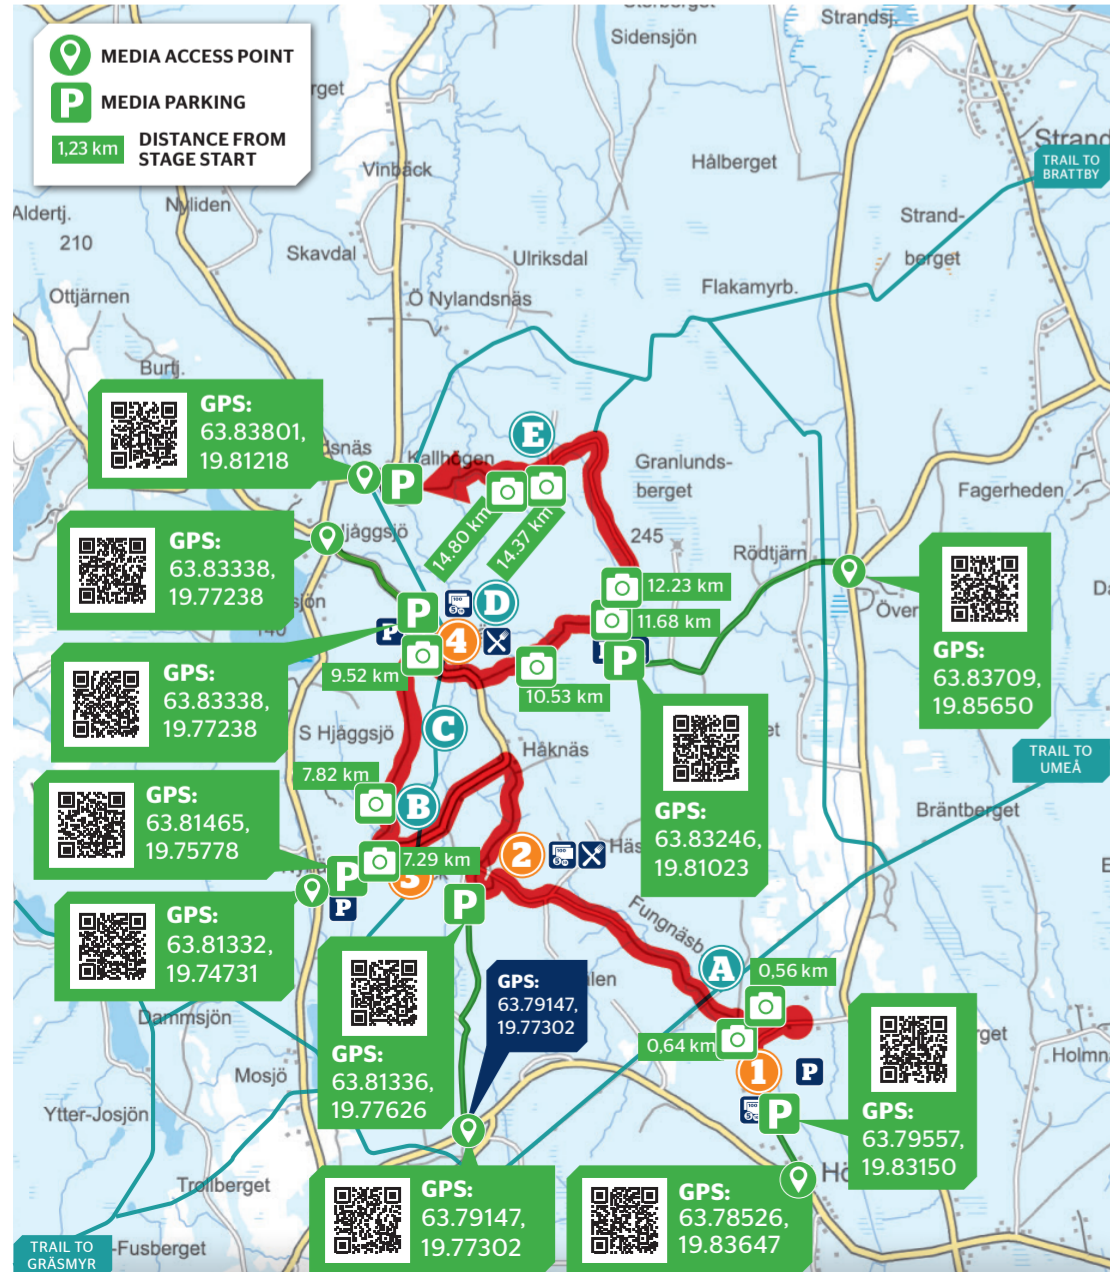

SS 9 / 12 VÄNNÄS (15,65 km)

SATURDAY	STAGE INFO	SS START	SS VIDEO	STAGE GUIDE
SS 9: 07:45 SS 12: 14:15				
SUNRISE: 07:28 SUNSET 16:18		SS 9	SS 12	GPS