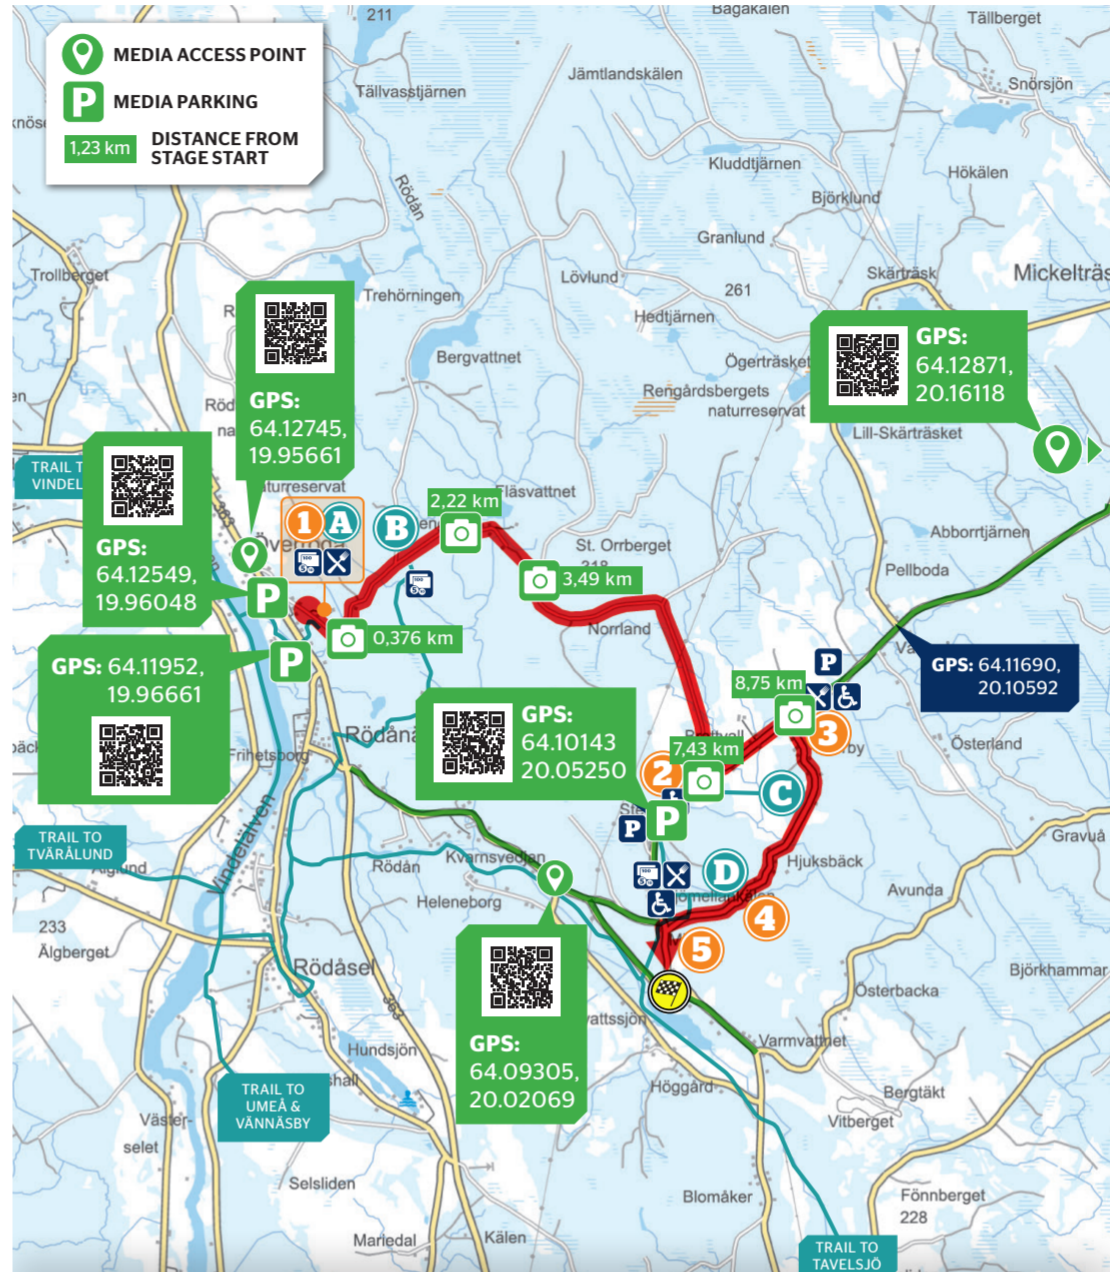

SHAKEDOWN HÅKMARK (5,42 km)

THURSDAY	STAGE INFO	SS START	SS VIDEO	STAGE GUIDE
09:01				N/A
SUNRISE: 07:34 SUNSET 16:12		GPS		

SS 2 / 5 #42 BRATTBY (10,76 km)

FRIDAY	STAGE INFO	SS START	SS VIDEO	STAGE GUIDE
SS 2: 08:58 SS 5: 14:36				
SUNRISE: 07:31 SUNSET 16:15		SS 2	SS 5	GPS

SS 3 / 6 NORRBY (12,36 km)

FRIDAY	STAGE INFO	SS START	SS VIDEO	STAGE GUIDE
SS 3: 09:52 SS 6: 15:30				
SUNRISE: 07:31 SUNSET 16:15		SS 3	SS 6	GPS

SS 4 / 7 FLODA (28,25 km)

FRIDAY	STAGE INFO	SS START	SS VIDEO	STAGE GUIDE
SS 4: 10:55 SS 7: 16:33				
SUNRISE: 07:31 SUNSET 16:15		SS 4	SS 7	GPS

MEDIA ITINERARY v2.0

THURSDAY 15th FEB

- 12h00 FIA WRC Media Pen @ Support Arena, Service Park
- 17h20 Rally1 cars line-up @ Red Barn Arena
- 17h30 Autograph Signing Session @ Red Barn Arena
- 18h00 MTC: Team Principals @ Red Barn Arena podium/stage
- 18h10 MTC: Support Championship @ Red Barn Arena podium/stage
- 18h20 MTC: PIs @ Red Barn Arena podium/stage
- 18h30 Arena podium/stage
- 18h50 HRH The Prince inaugural speech @ Red Barn Arena podium/stage
- 19h05 SS 1 Umeå Sprint 1

THE RED BARN ARENA
GPS: 63.83750, 20.26870

WRC FIA WORLD RALLY CHAMPIONSHIP

RALLY SWEDEN
15-18 FEBRUARY 2024

RALLY SWEDEN
RALLYSWEDEN.COM

HOSTING CITY: **UMEÅ KOMMUN**

OFFICIAL CAR: **TOYOTA**

MAJOR PARTNERS: **BAUHAUS**, **SAFEROAD**, **Quicke**, **PIRELLI**, **wolf**, **AsahiKASEI**, **FANATEC**, **FORLUMB**, **CASTORE**, **Compact Dynamics**, **PROGRADE**, **TATA COMMUNICATIONS**