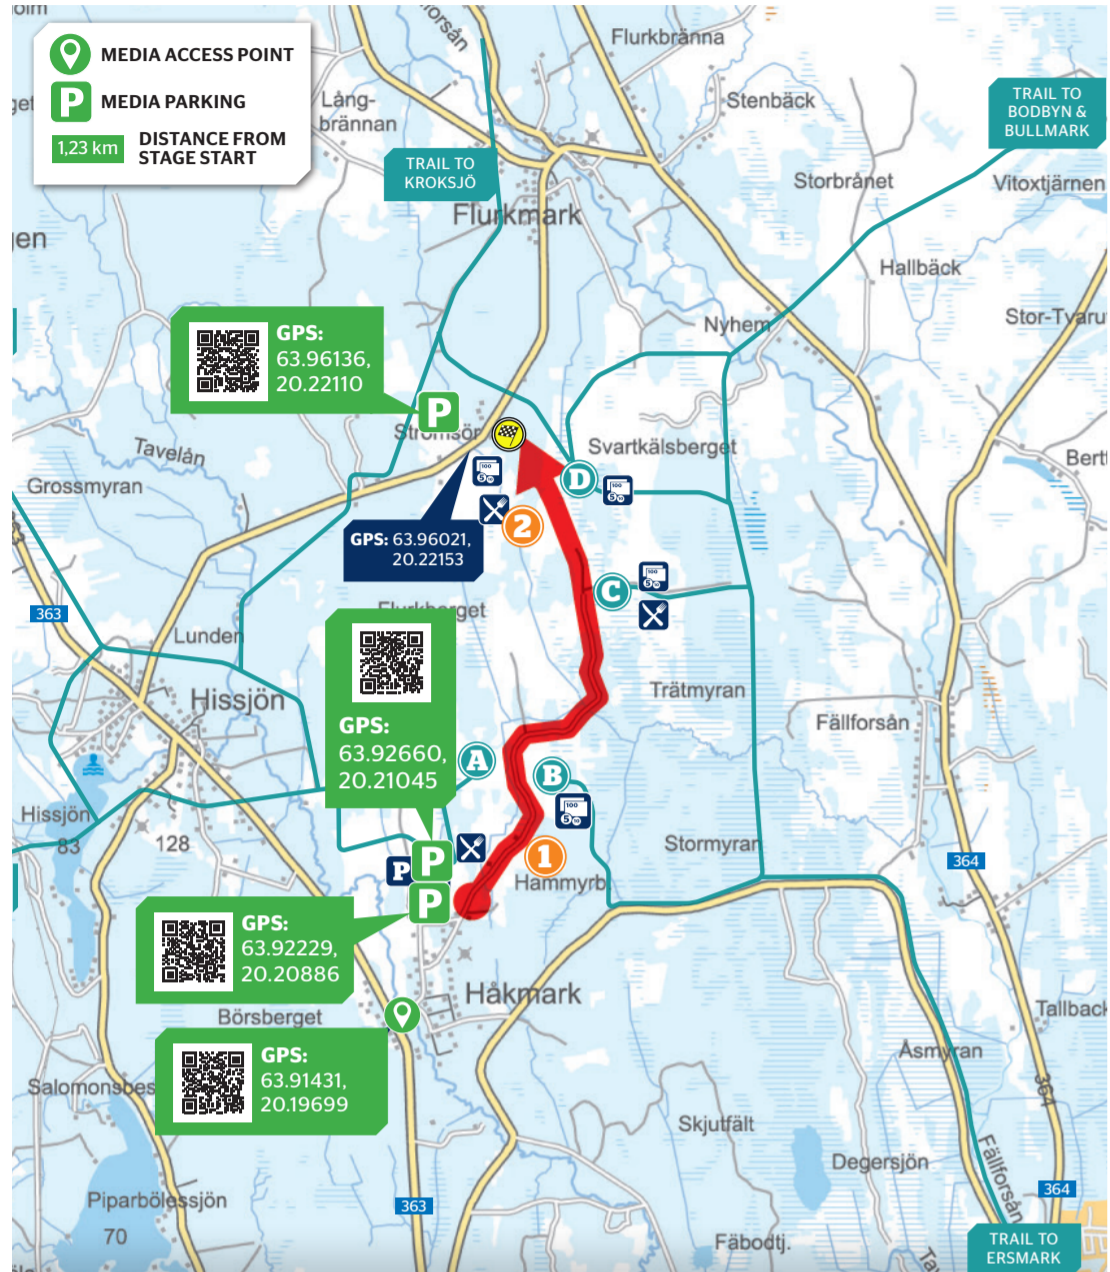

SHAKEDOWN HÅKMARK (5,42 km)

THURSDAY	STAGE INFO	SS START	SS VIDEO	STAGE GUIDE
09:01				N/A
SUNRISE: 07:34 SUNSET 16:12		GPS		

SS 2 / 5 #42 BRATTBY (10,76 km)

FRIDAY	STAGE INFO	SS START	SS VIDEO	STAGE GUIDE
SS 2: 08:58 SS 5: 14:36				
SUNRISE: 07:31 SUNSET 16:15		SS 2	SS 5	GPS

SS 3 / 6 NORRBY (12,36 km)

FRIDAY	STAGE INFO	SS START	SS VIDEO	STAGE GUIDE
SS 3: 09:52 SS 6: 15:30				
SUNRISE: 07:31 SUNSET 16:15		SS 3	SS 6	GPS

SS 4 / 7 FLODA (28,25 km)

FRIDAY	STAGE INFO	SS START	SS VIDEO	STAGE GUIDE
SS 4: 10:55 SS 7: 16:33				
SUNRISE: 07:31 SUNSET 16:15		SS 4	SS 7	GPS

MEDIA ITINERARY v2.0

THURSDAY 15th FEB

- 12h00 FIA WRC Media Pen @ Support Arena, Service Park
- 17h20 Rally1 cars line-up @ Red Barn Arena
- 17h30 Autograph Signing Session @ Red Barn Arena
- 18h00 MTC: Team Principals @ Red Barn Arena podium/stage
- 18h10 MTC: Support Championship @ Red Barn Arena podium/stage
- 18h20 MTC: PIs @ Red Barn Arena podium/stage
- 18h30 Arena podium/stage
- 18h50 HRH The Prince inaugural speech @ Red Barn Arena podium/stage
- 19h05 SS 1 Umeå Sprint 1

THE RED BARN ARENA
GPS: 63.83750, 20.26870

WRC FIA WORLD RALLY CHAMPIONSHIP

RALLY SWEDEN
15-18 FEBRUARY 2024

RALLY SWEDEN
RALLYSWEDEN.COM

HOSTING CITY: **UMEÅ KOMMUN**

OFFICIAL CAR: **TOYOTA**

MAJOR PARTNERS: **BAUHAUS**, **SAFEROAD**, **Quicke**, **PIRELLI**, **wolf**, **AsahiKASEI**, **FANATEC**, **FORLUMB**, **CASTORE**, **Compact Dynamics**, **PROGRADE**, **TATA COMMUNICATIONS**