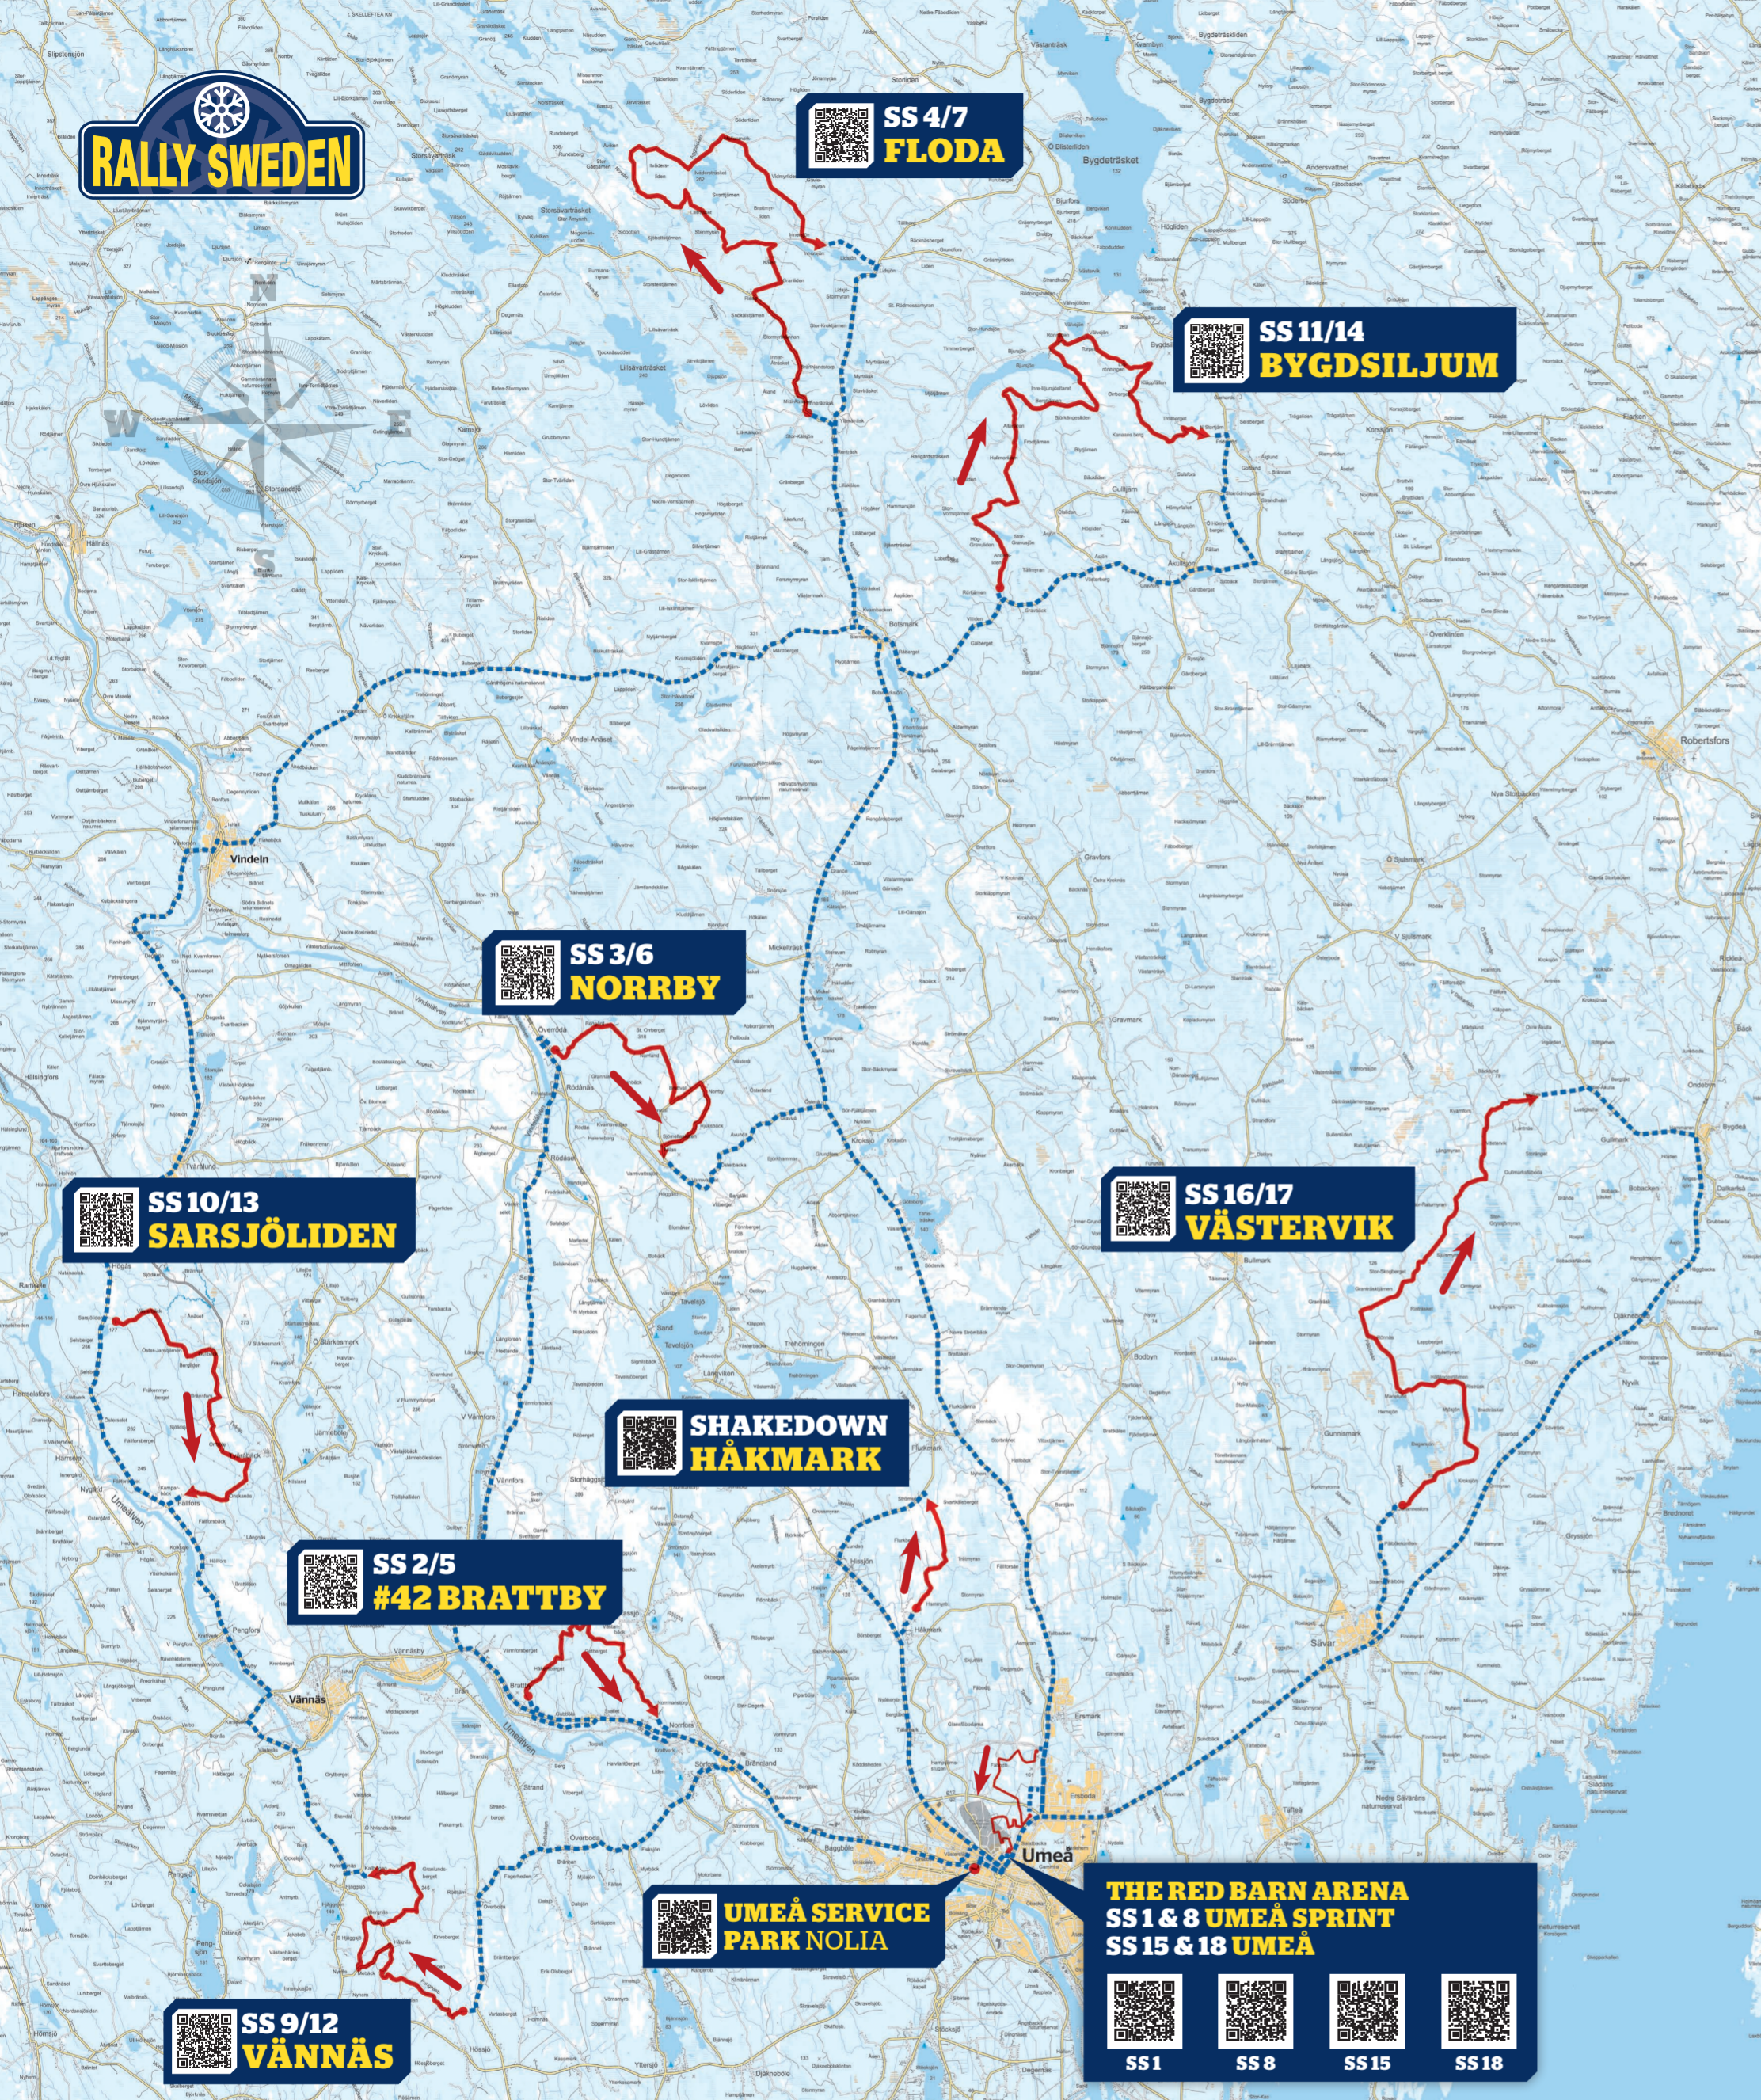

MEDIA ITINERARY v2.0

THURSDAY 15th FEB

NBI No Media Zone after SS 1 Umeå Sprint!

FRIDAY 16th FEB

NBI No Media Zone after SS 8 Umeå Sprint!

SATURDAY 17th FEB

NBI No Media Zone after SS 15 Umeå!

SUNDAY 18th FEB