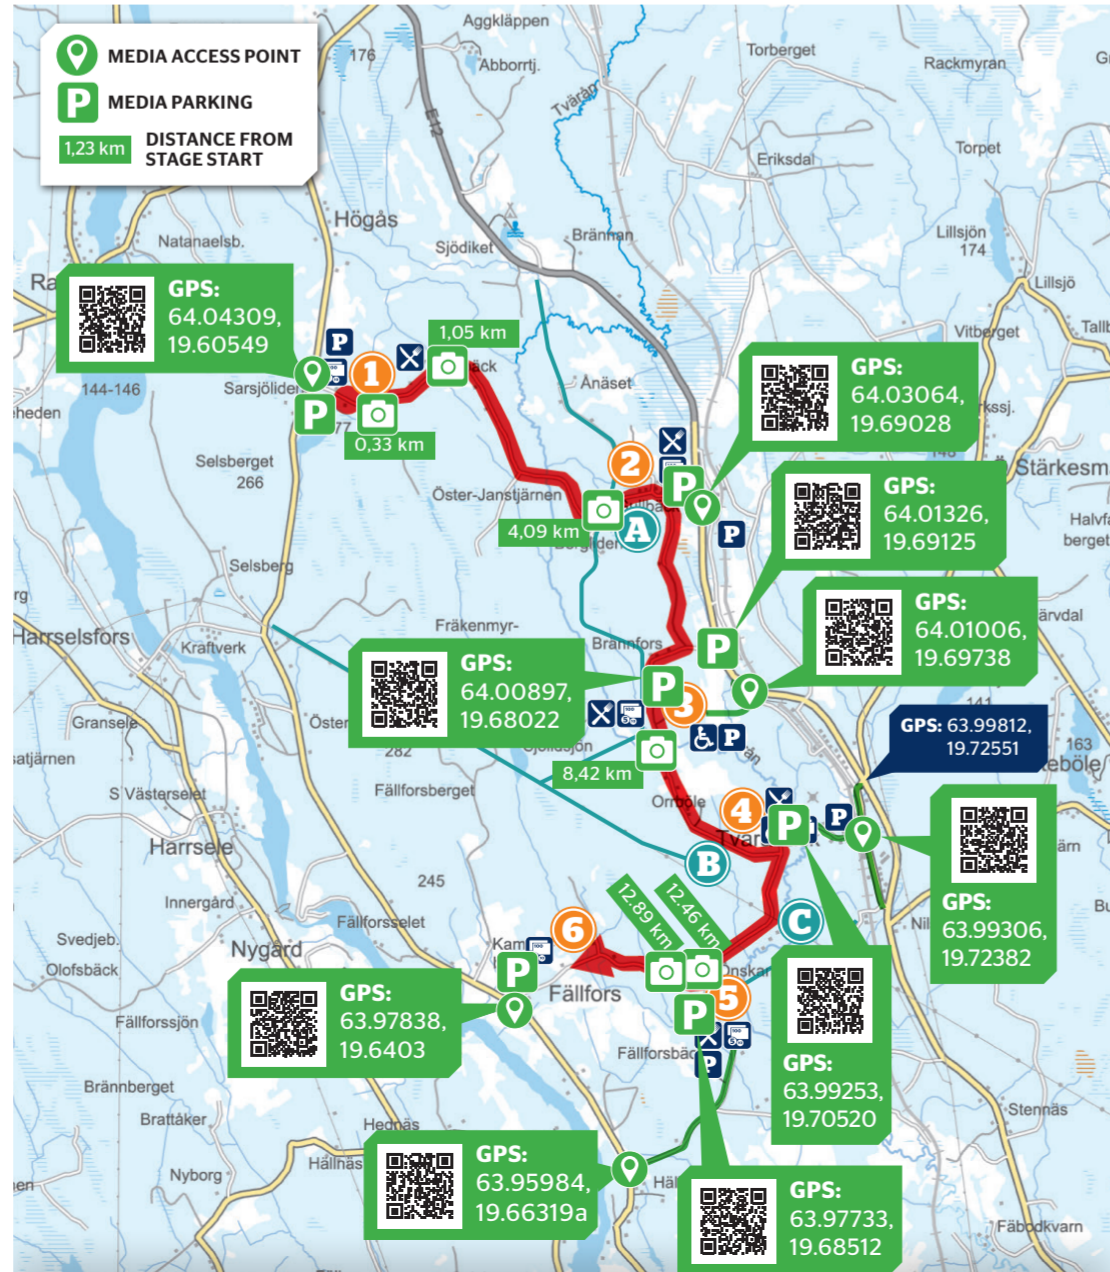

SS 10 / 13 SARSJÖLIDEN (14,23 km)

SATURDAY	STAGE INFO	SS START	SS VIDEO	STAGE GUIDE
SS 10: 08:35 SS 13: 15:05				
SUNRISE: 07:28 SUNSET 16:18		SS 10	SS 13	GPS