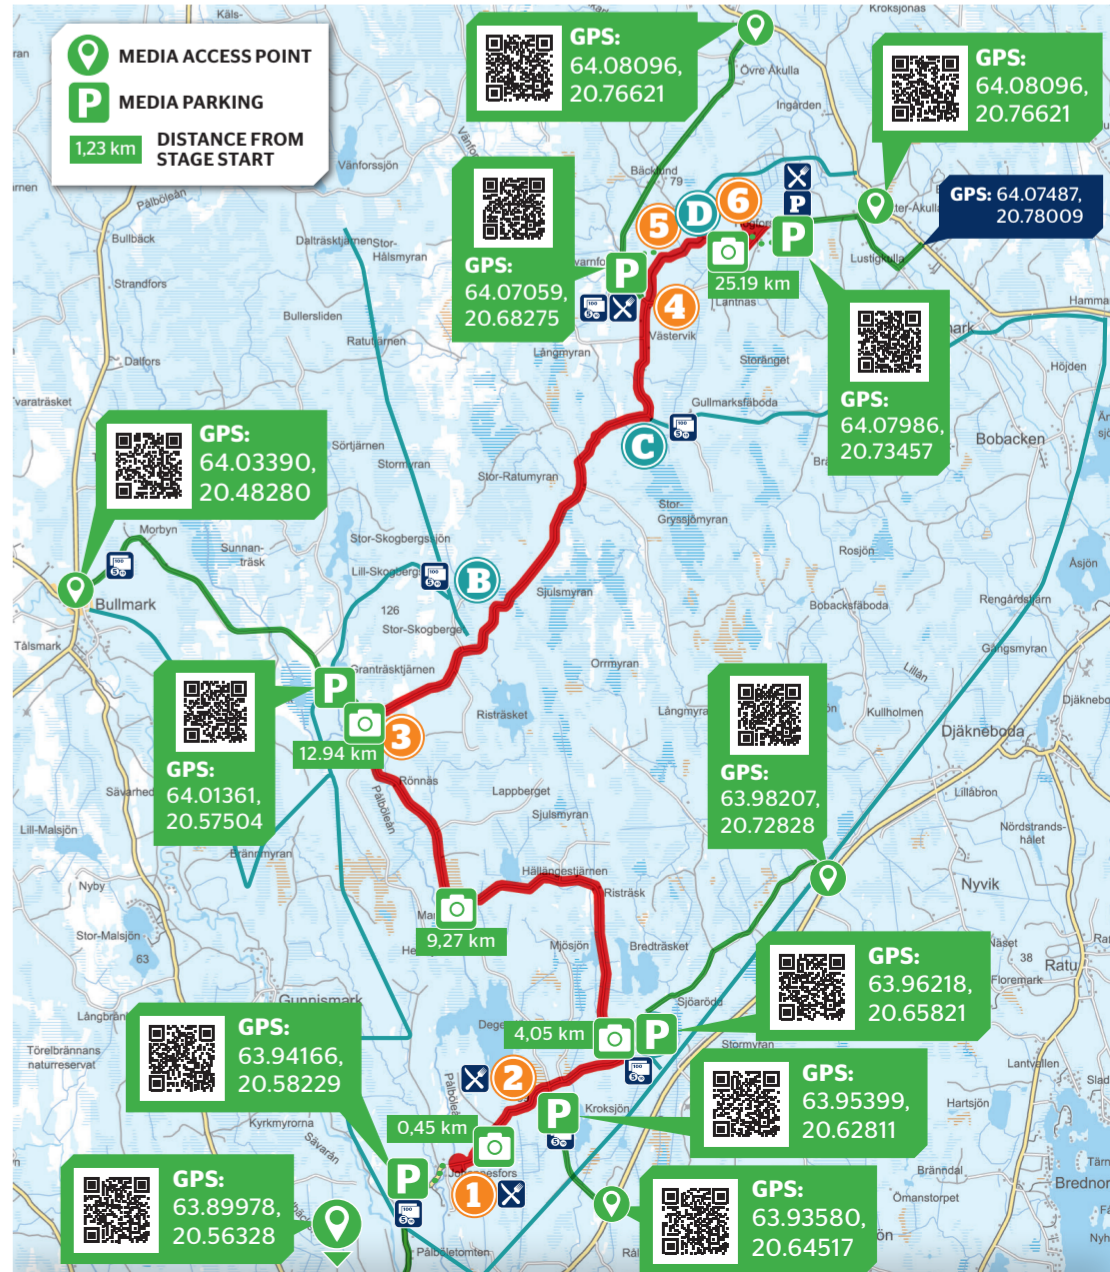

SS 9 / 12 VÄNNÄS (15,65 km)

SATURDAY	STAGE INFO	SS START	SS VIDEO	STAGE GUIDE
SS 9: 07:45 SS 12: 14:15				
SUNRISE: 07:28 SUNSET 16:18		SS 9	SS 12	GPS

SS 10 / 13 SARSJÖLIDEN (14,23 km)

SATURDAY	STAGE INFO	SS START	SS VIDEO	STAGE GUIDE
SS 10: 08:35 SS 13: 15:05				
SUNRISE: 07:28 SUNSET 16:18		SS 10	SS 13	GPS

MEDIA ITINERARY v2.0

THURSDAY 15th FEB

- 12h00 FIA WRC Media Pen @ Support Arena, Service Park
- 17h20 Rally1 cars line-up @ Red Barn Arena
- 17h30 Autograph Signing Session @ Red Barn Arena
- 18h00 MTC: Team Principals @ Red Barn Arena podium/stage
- 18h10 MTC: Support Championship @ Red Barn Arena podium/stage
- 18h20 MTC: PIs @ Red Barn Arena podium/stage
- 18h30 Arena podium/stage
- 18h50 HRH The Prince inaugural speech @ Red Barn Arena podium/stage
- 19h05 SS 1 Umeå Sprint 1