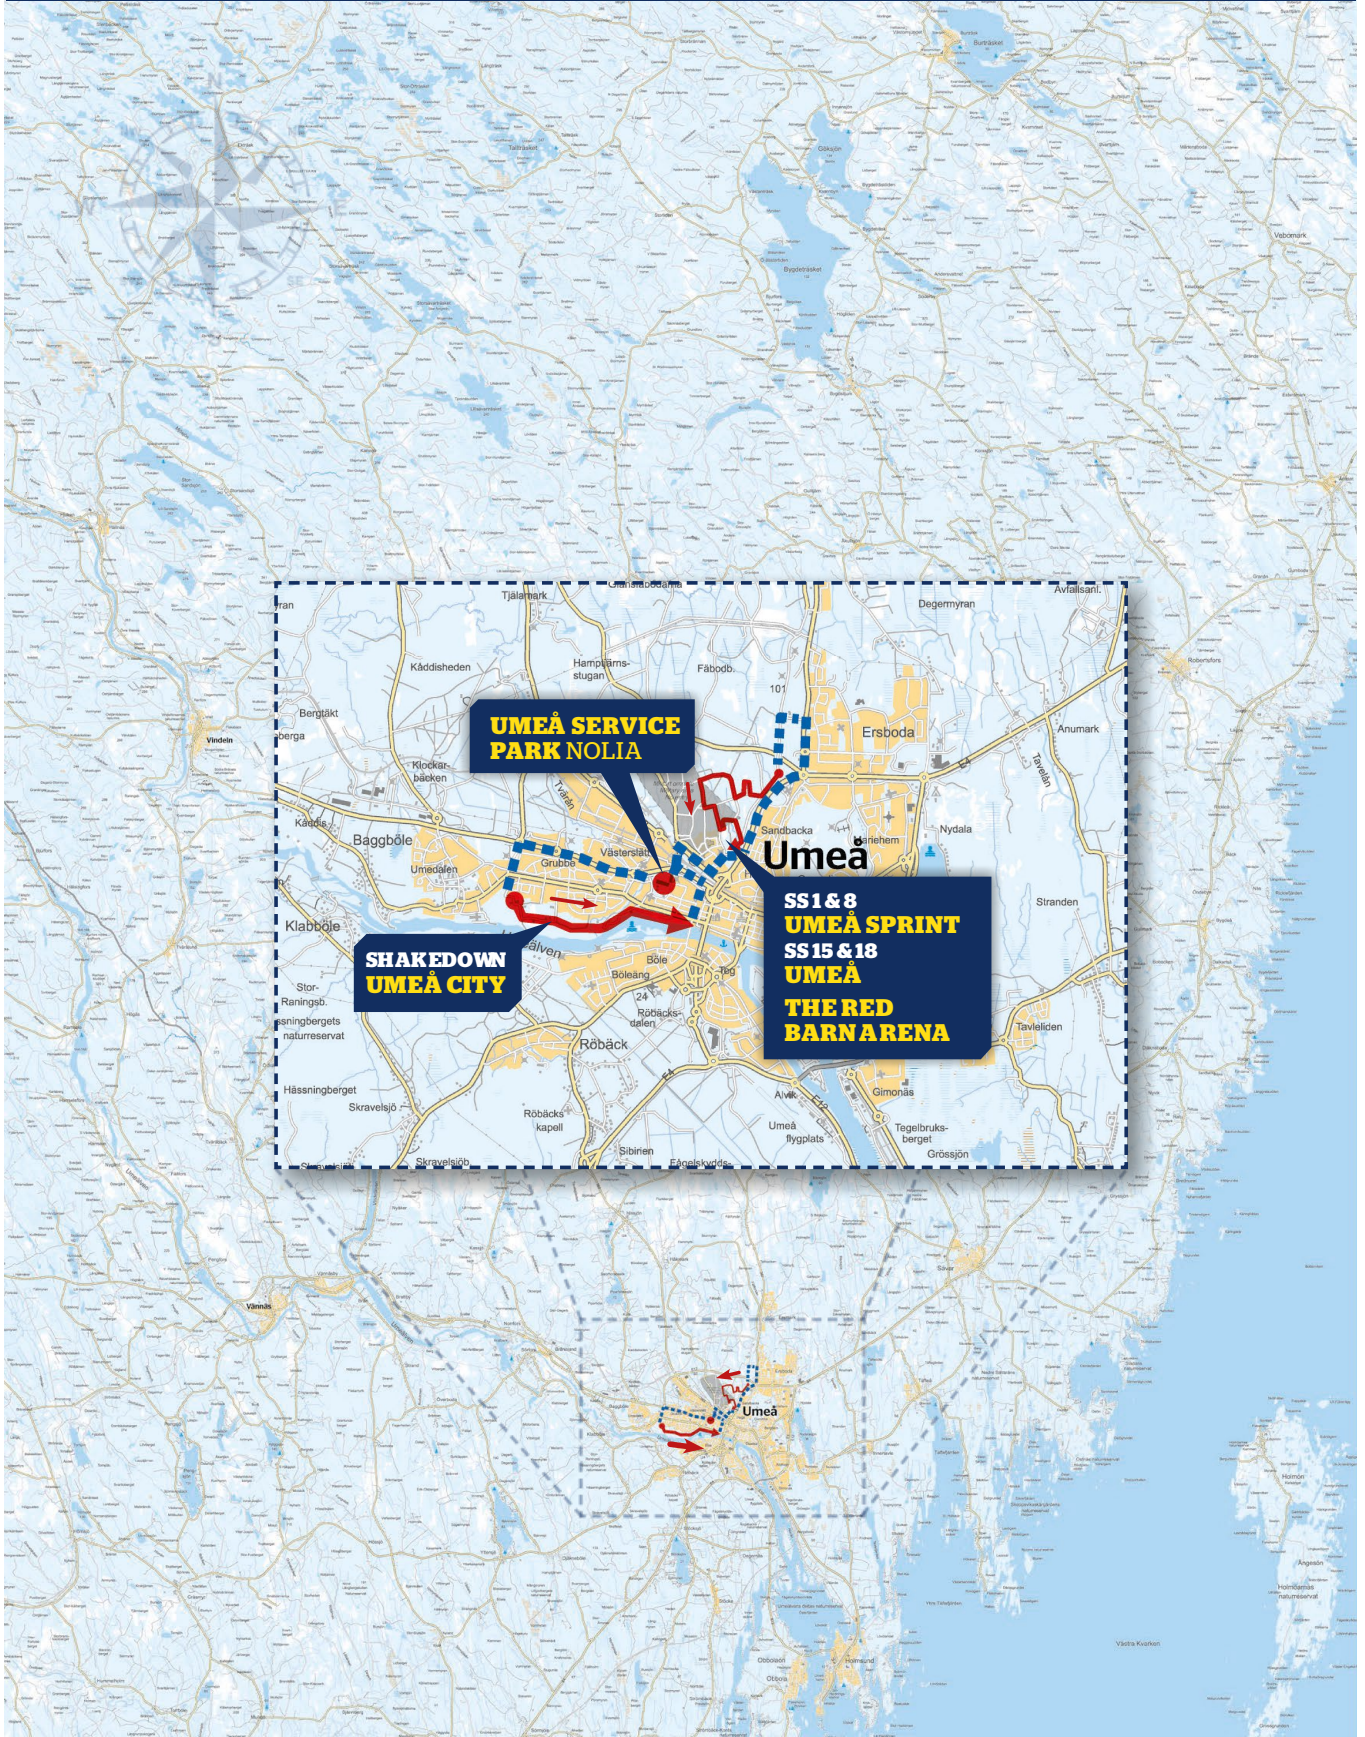

# 1. OVERVIEW – MAP RALLY SWEDEN

**13-16 FEBRUARY 2025**

## 2. DAY 1 - THURSDAY RALLY SWEDEN

**THURSDAY**  
**13 FEBRUARY 2025**

**3. DAY 2 - FRIDAY RALLY SWEDEN**

**FRIDAY  
14 FEBRUARY 2025**

## 4. DAY 3 - SATURDAY RALLY SWEDEN

**SATURDAY**  
**15 FEBRUARY 2025**

## 5. DAY 4 - SUNDAY RALLY SWEDEN

**SUNDAY**  
**16 FEBRUARY 2025**