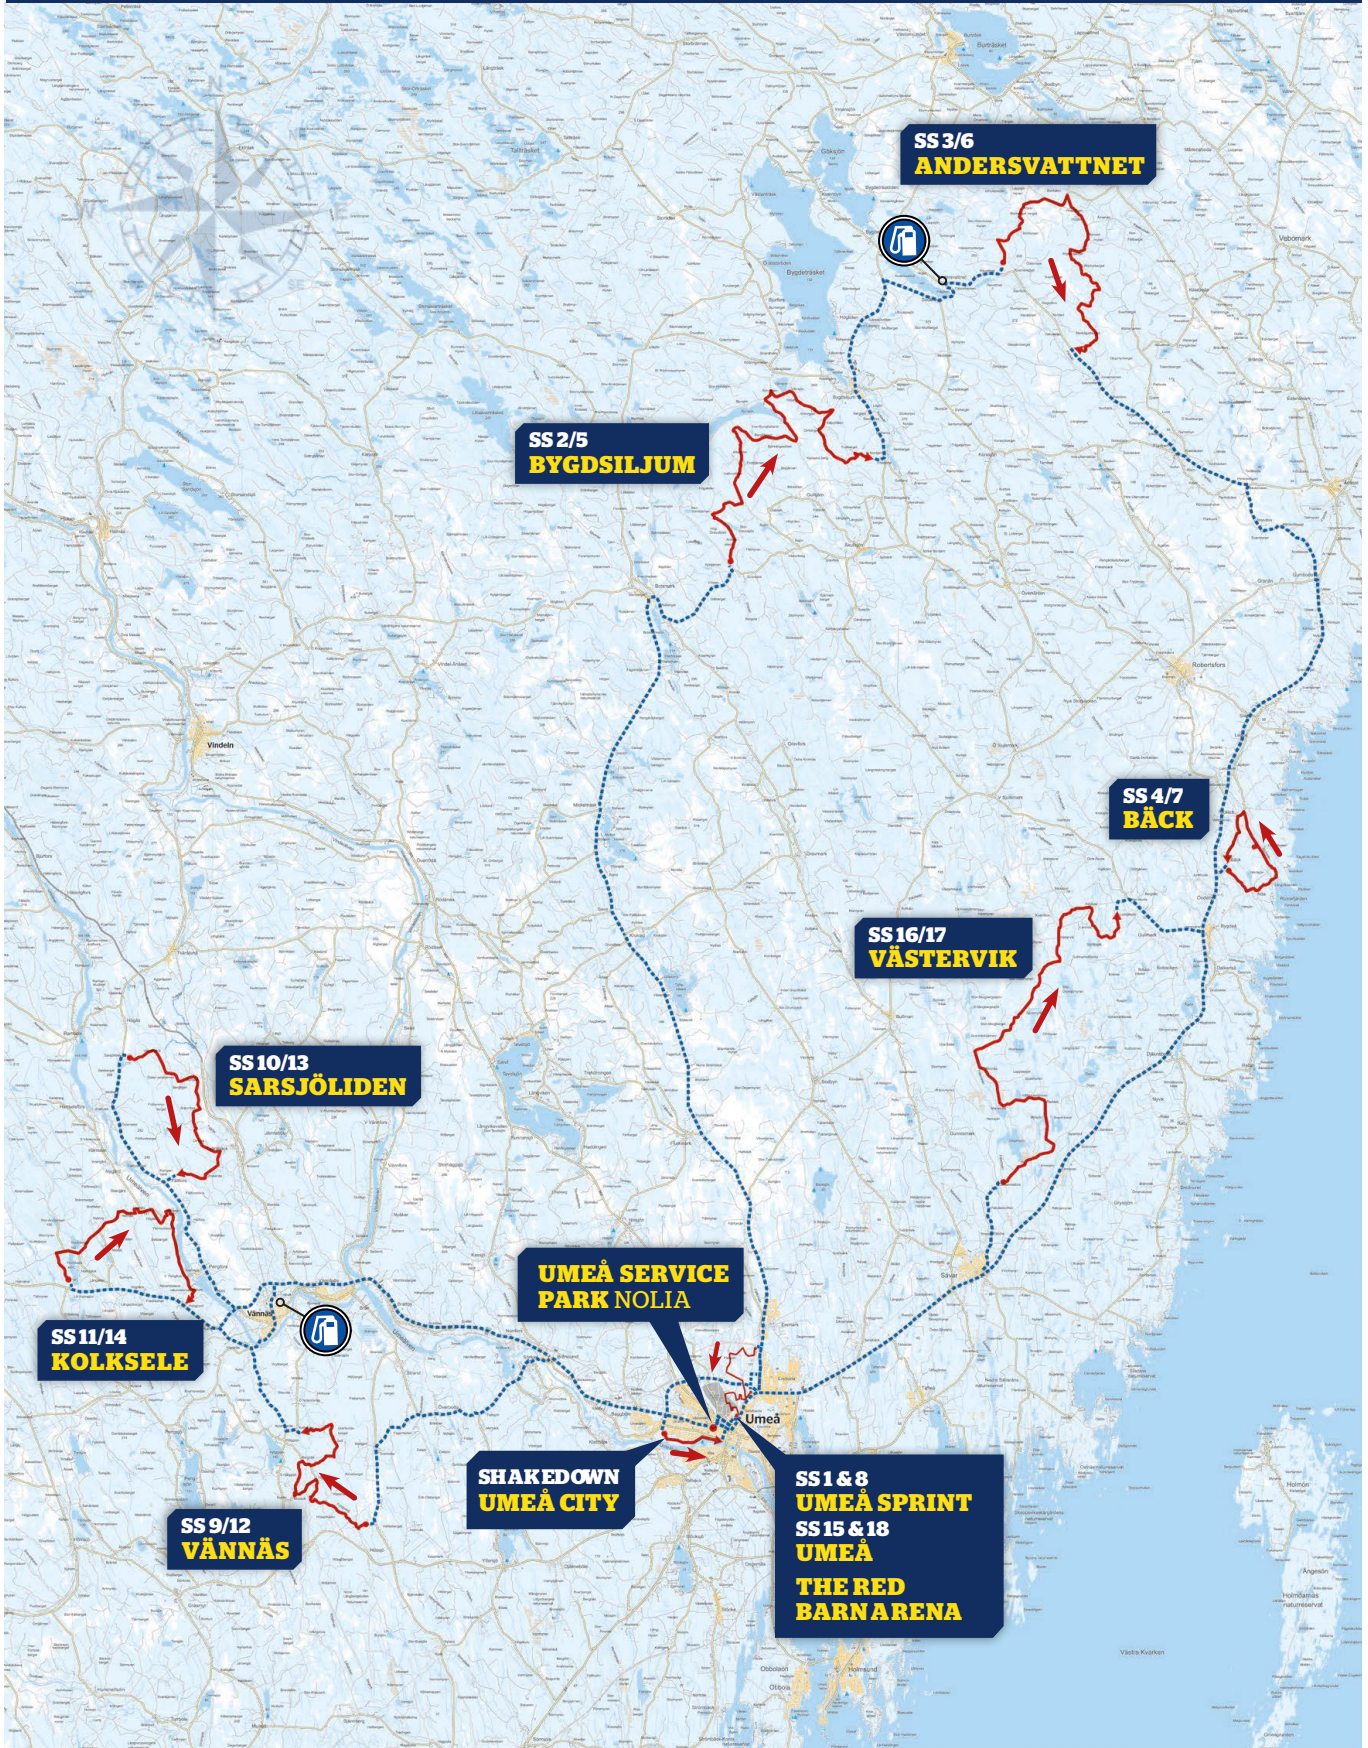

# 1. OVERVIEW – MAP RALLY SWEDEN

**13-16 FEBRUARY 2025**

## 4. DAY 3 - SATURDAY RALLY SWEDEN

**SATURDAY**  
**15 FEBRUARY 2025**

## 5. DAY 4 - SUNDAY RALLY SWEDEN

**SUNDAY**  
**16 FEBRUARY 2025**

## 6. SERVICE PARK UMEÅ RALLY SWEDEN