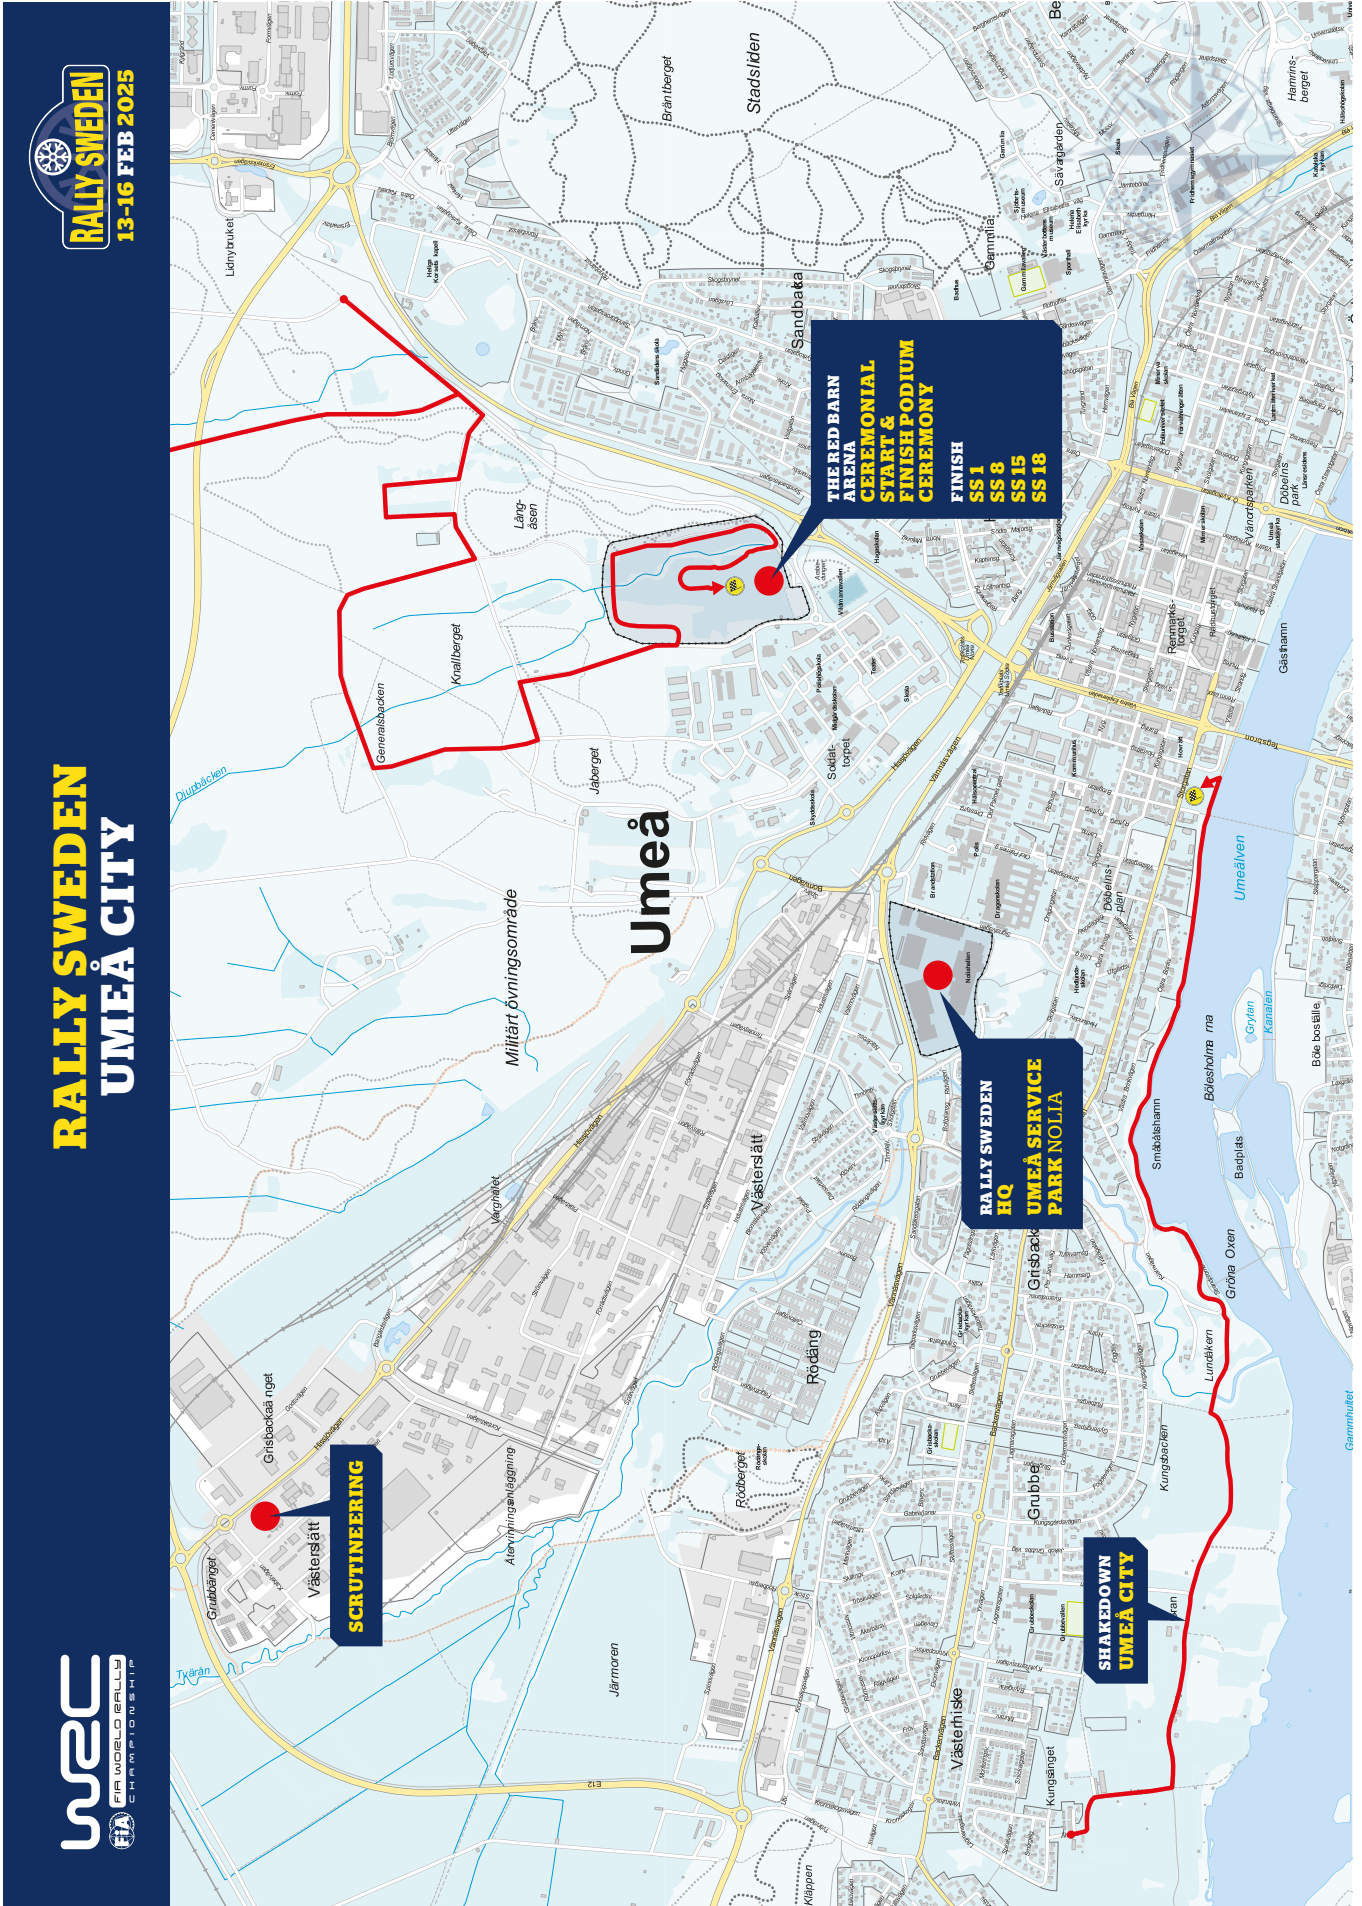

7. CITY MAP UMEÅ RALLY SWEDEN

RALLY SWEDEN
13-16 FEB 2025

RALLY SWEDEN
UMEÅ CITY

WRC
FIA WORLD RALLY
CHAMPIONSHIP