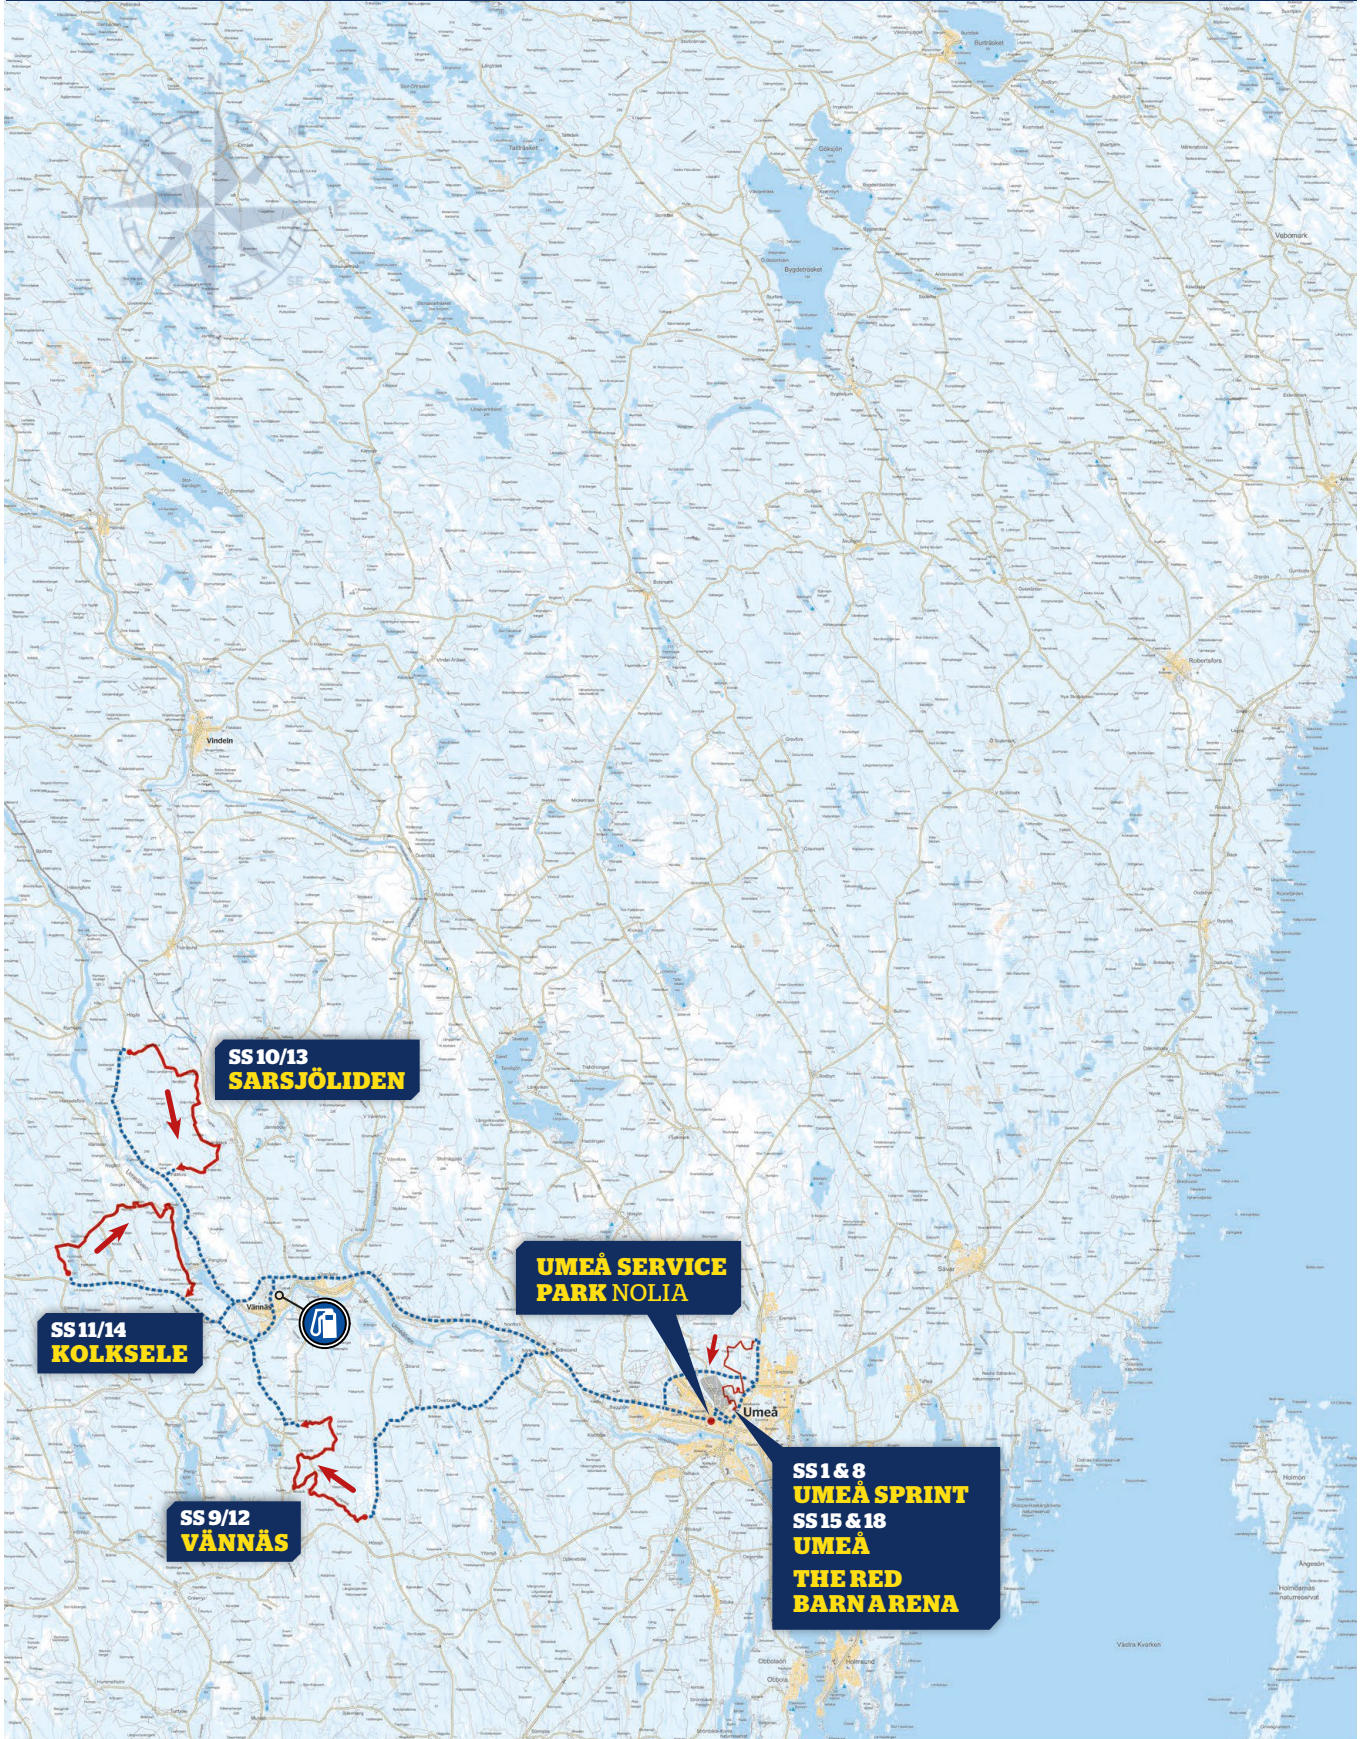

# 1. OVERVIEW – MAP RALLY SWEDEN

**13-16 FEBRUARY 2025**

## 4. DAY 3 - SATURDAY RALLY SWEDEN

**SATURDAY**  
**15 FEBRUARY 2025**

## 5. DAY 4 - SUNDAY RALLY SWEDEN

**SUNDAY**  
**16 FEBRUARY 2025**