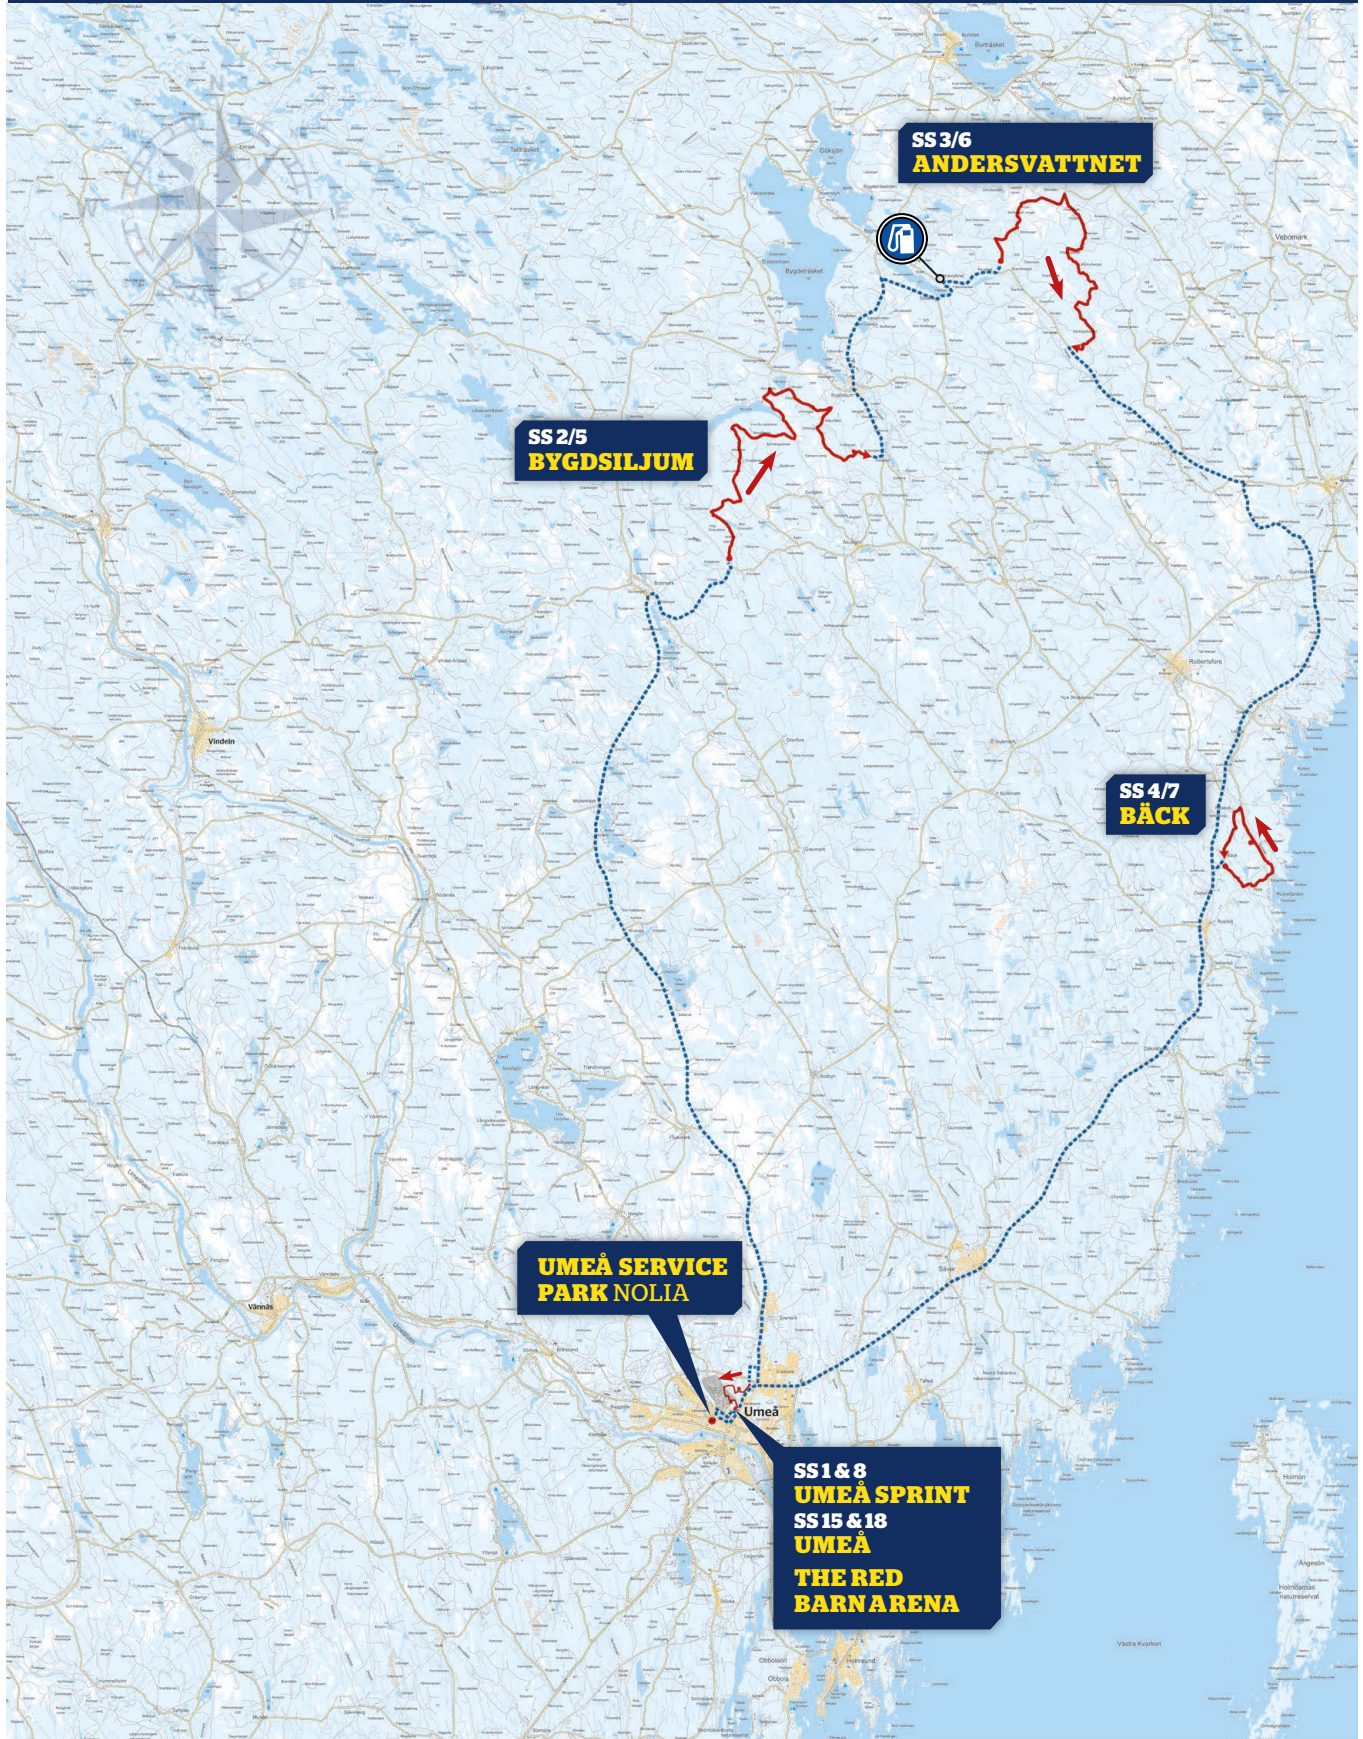

# 1. OVERVIEW – MAP RALLY SWEDEN

**13-16 FEBRUARY 2025**

## 4. DAY 3 - SATURDAY RALLY SWEDEN

**SATURDAY**  
**15 FEBRUARY 2025**

## 5. DAY 4 - SUNDAY RALLY SWEDEN

**SUNDAY**  
**16 FEBRUARY 2025**