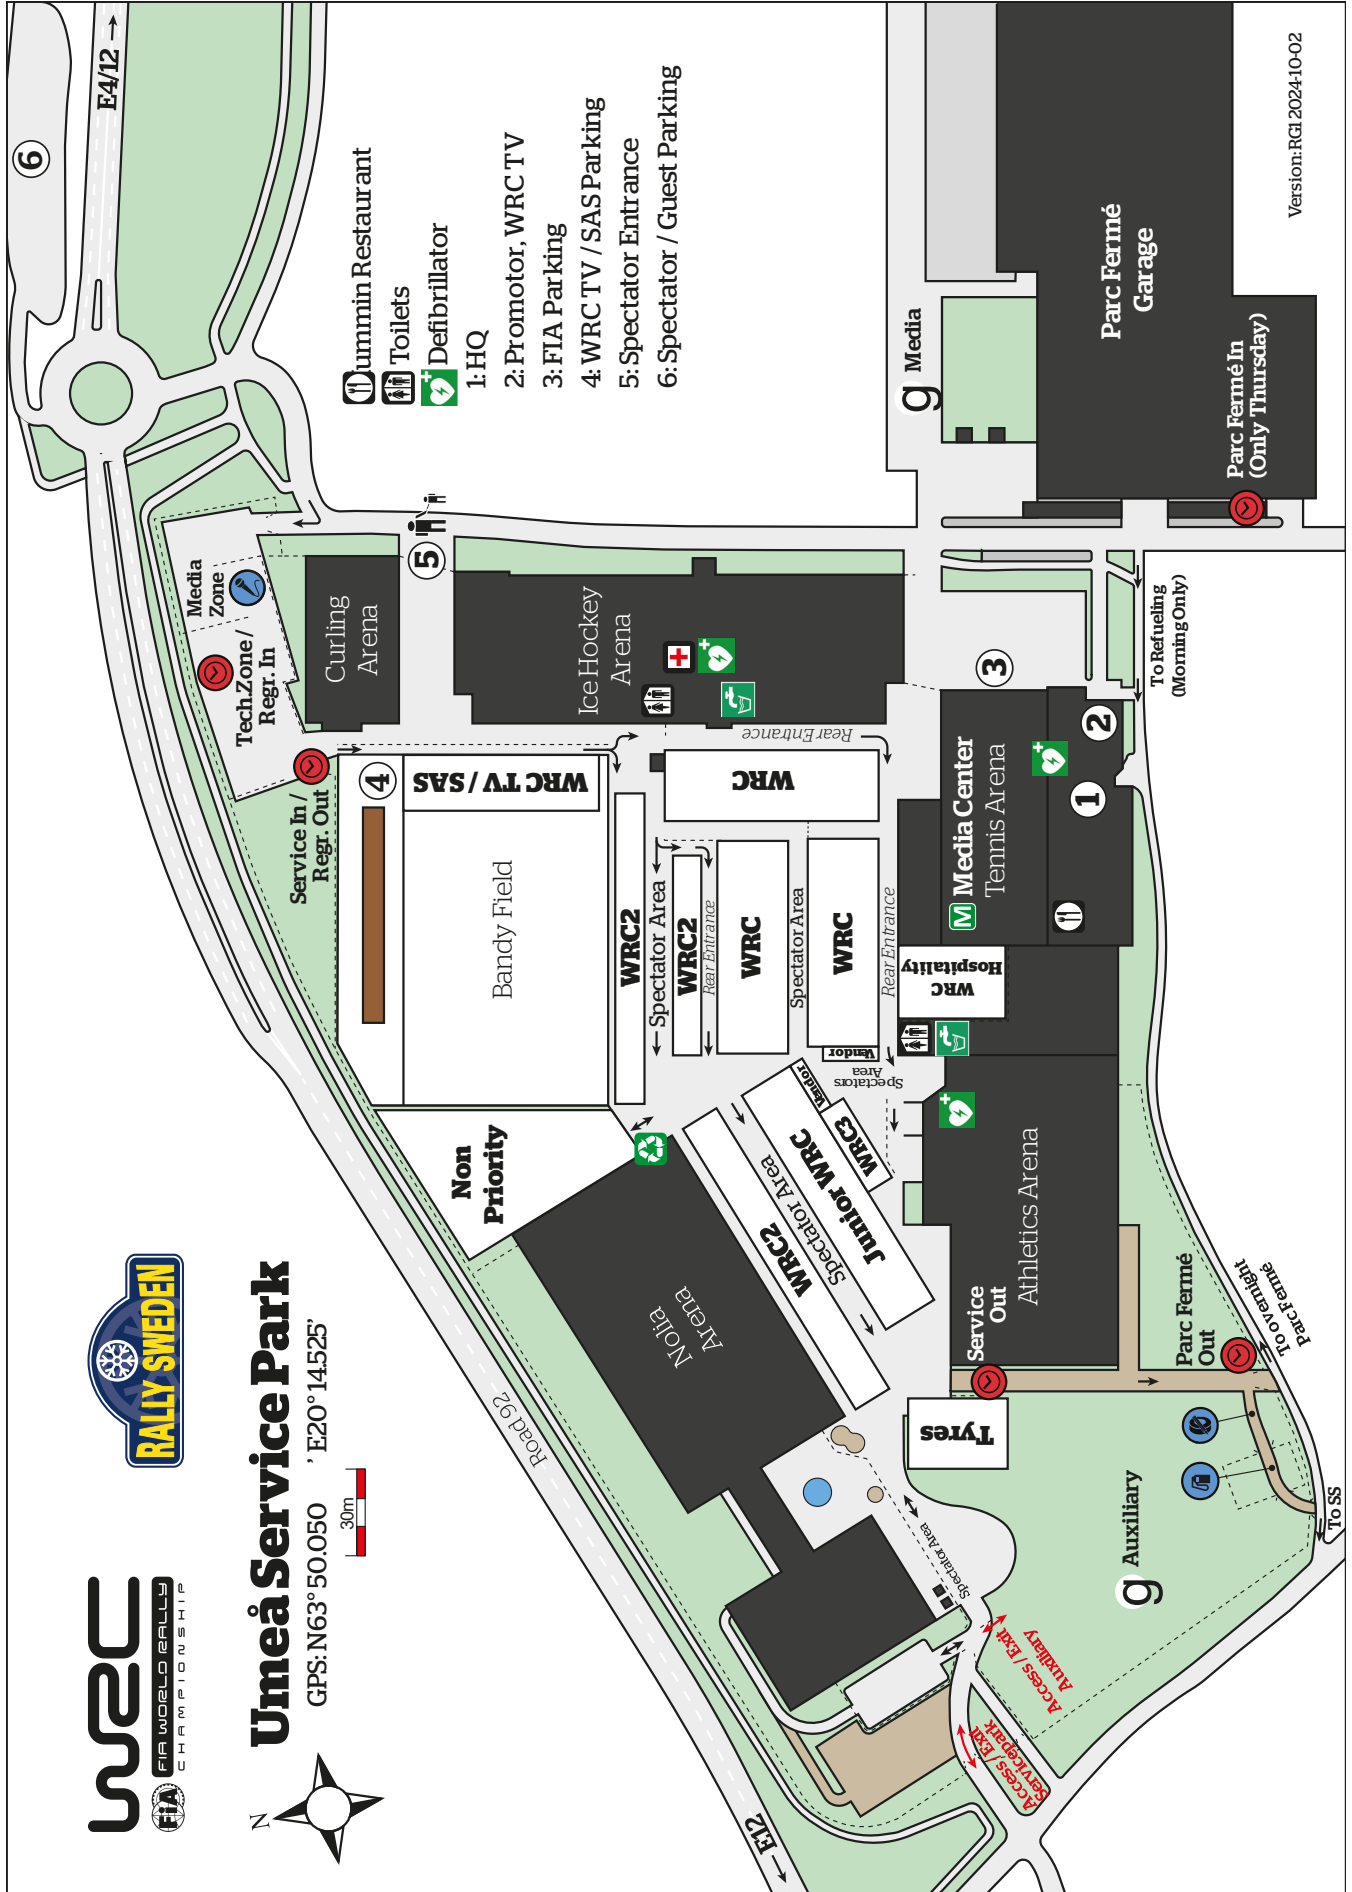

6. SERVICE PARK UMEÅ RALLY SWEDEN