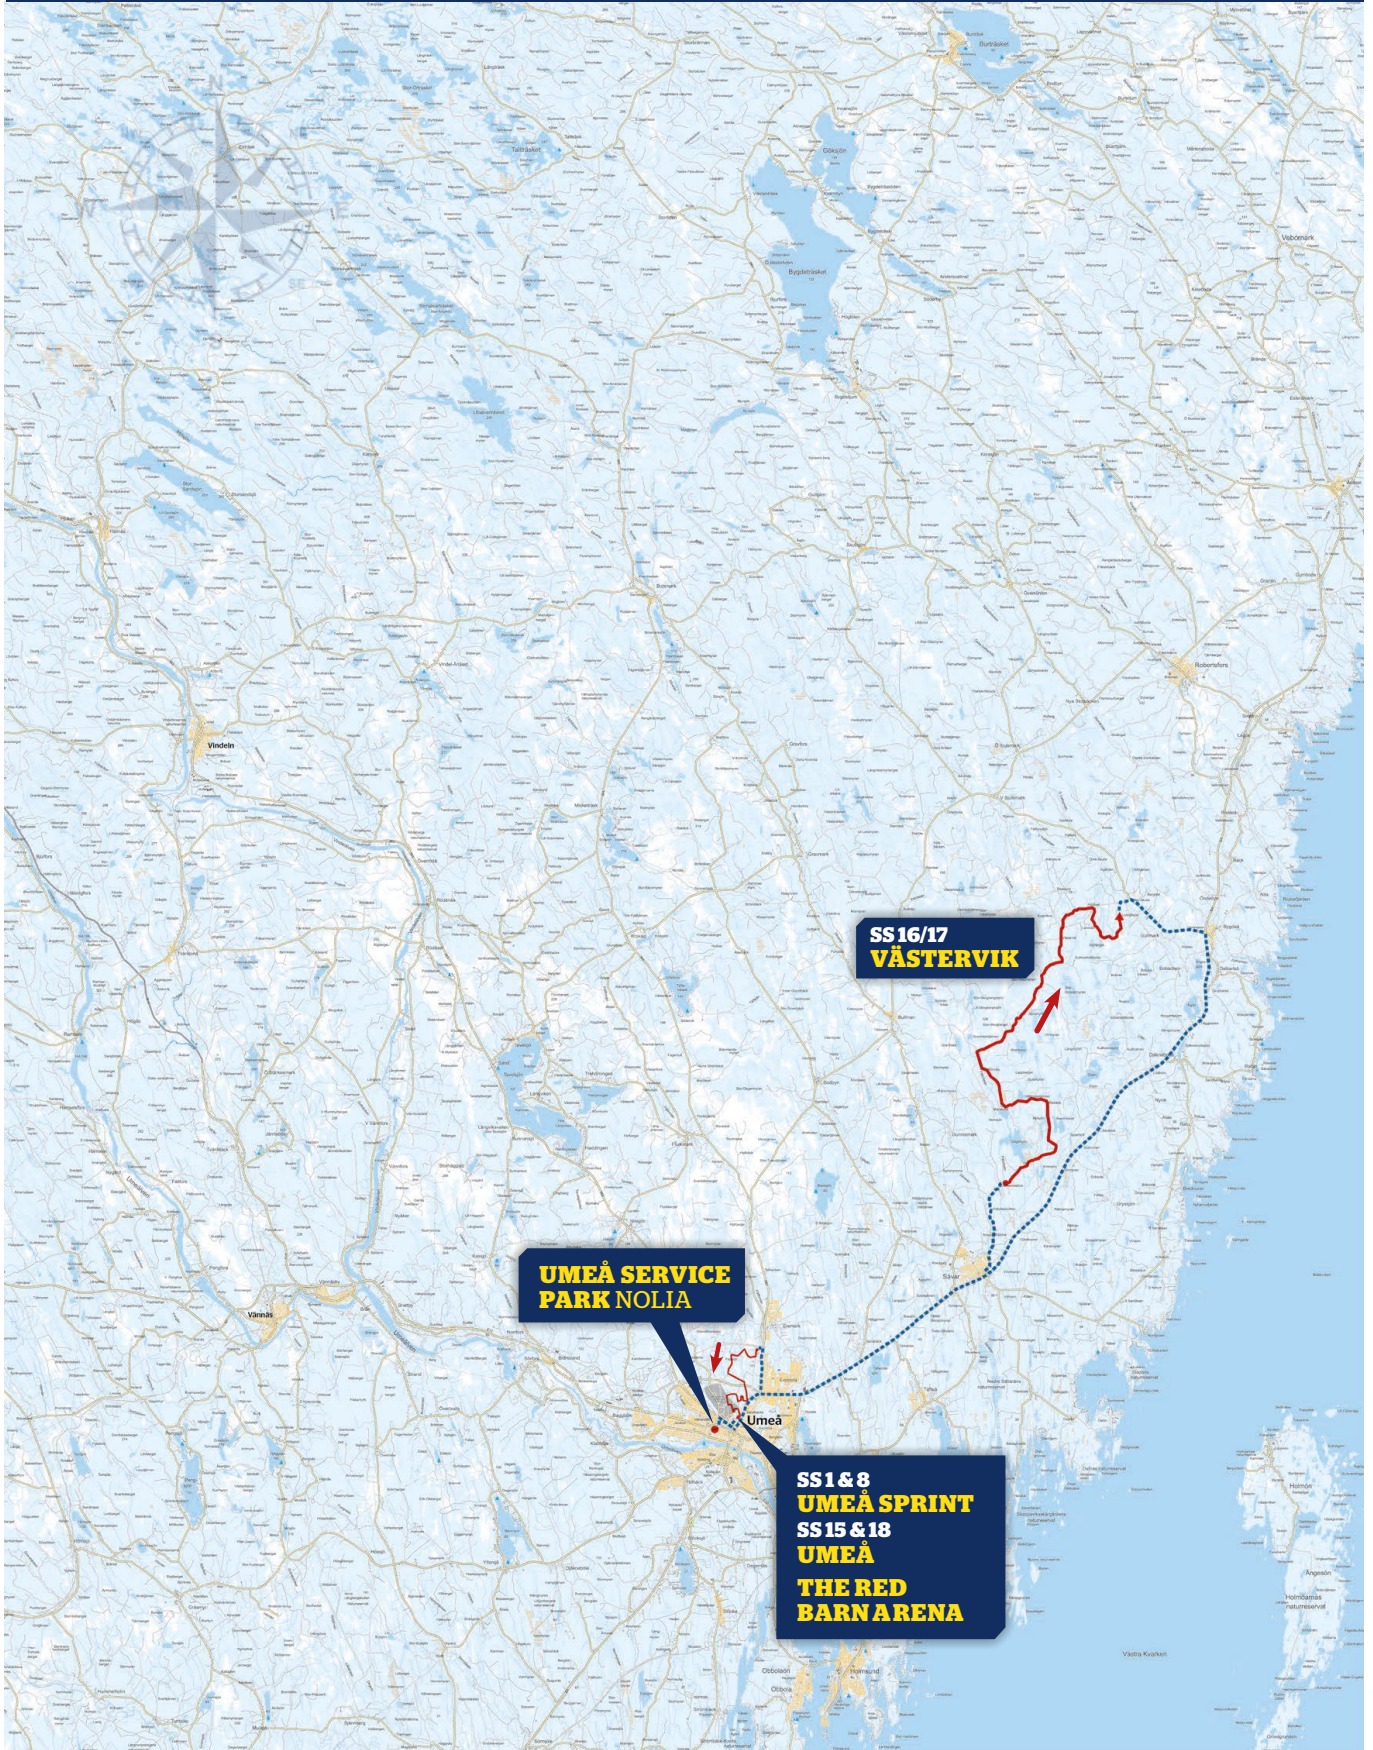

# 1. OVERVIEW – MAP RALLY SWEDEN

**13-16 FEBRUARY 2025**

## 4. DAY 3 - SATURDAY RALLY SWEDEN

**SATURDAY**  
**15 FEBRUARY 2025**

## 5. DAY 4 - SUNDAY RALLY SWEDEN

**SUNDAY**  
**16 FEBRUARY 2025**