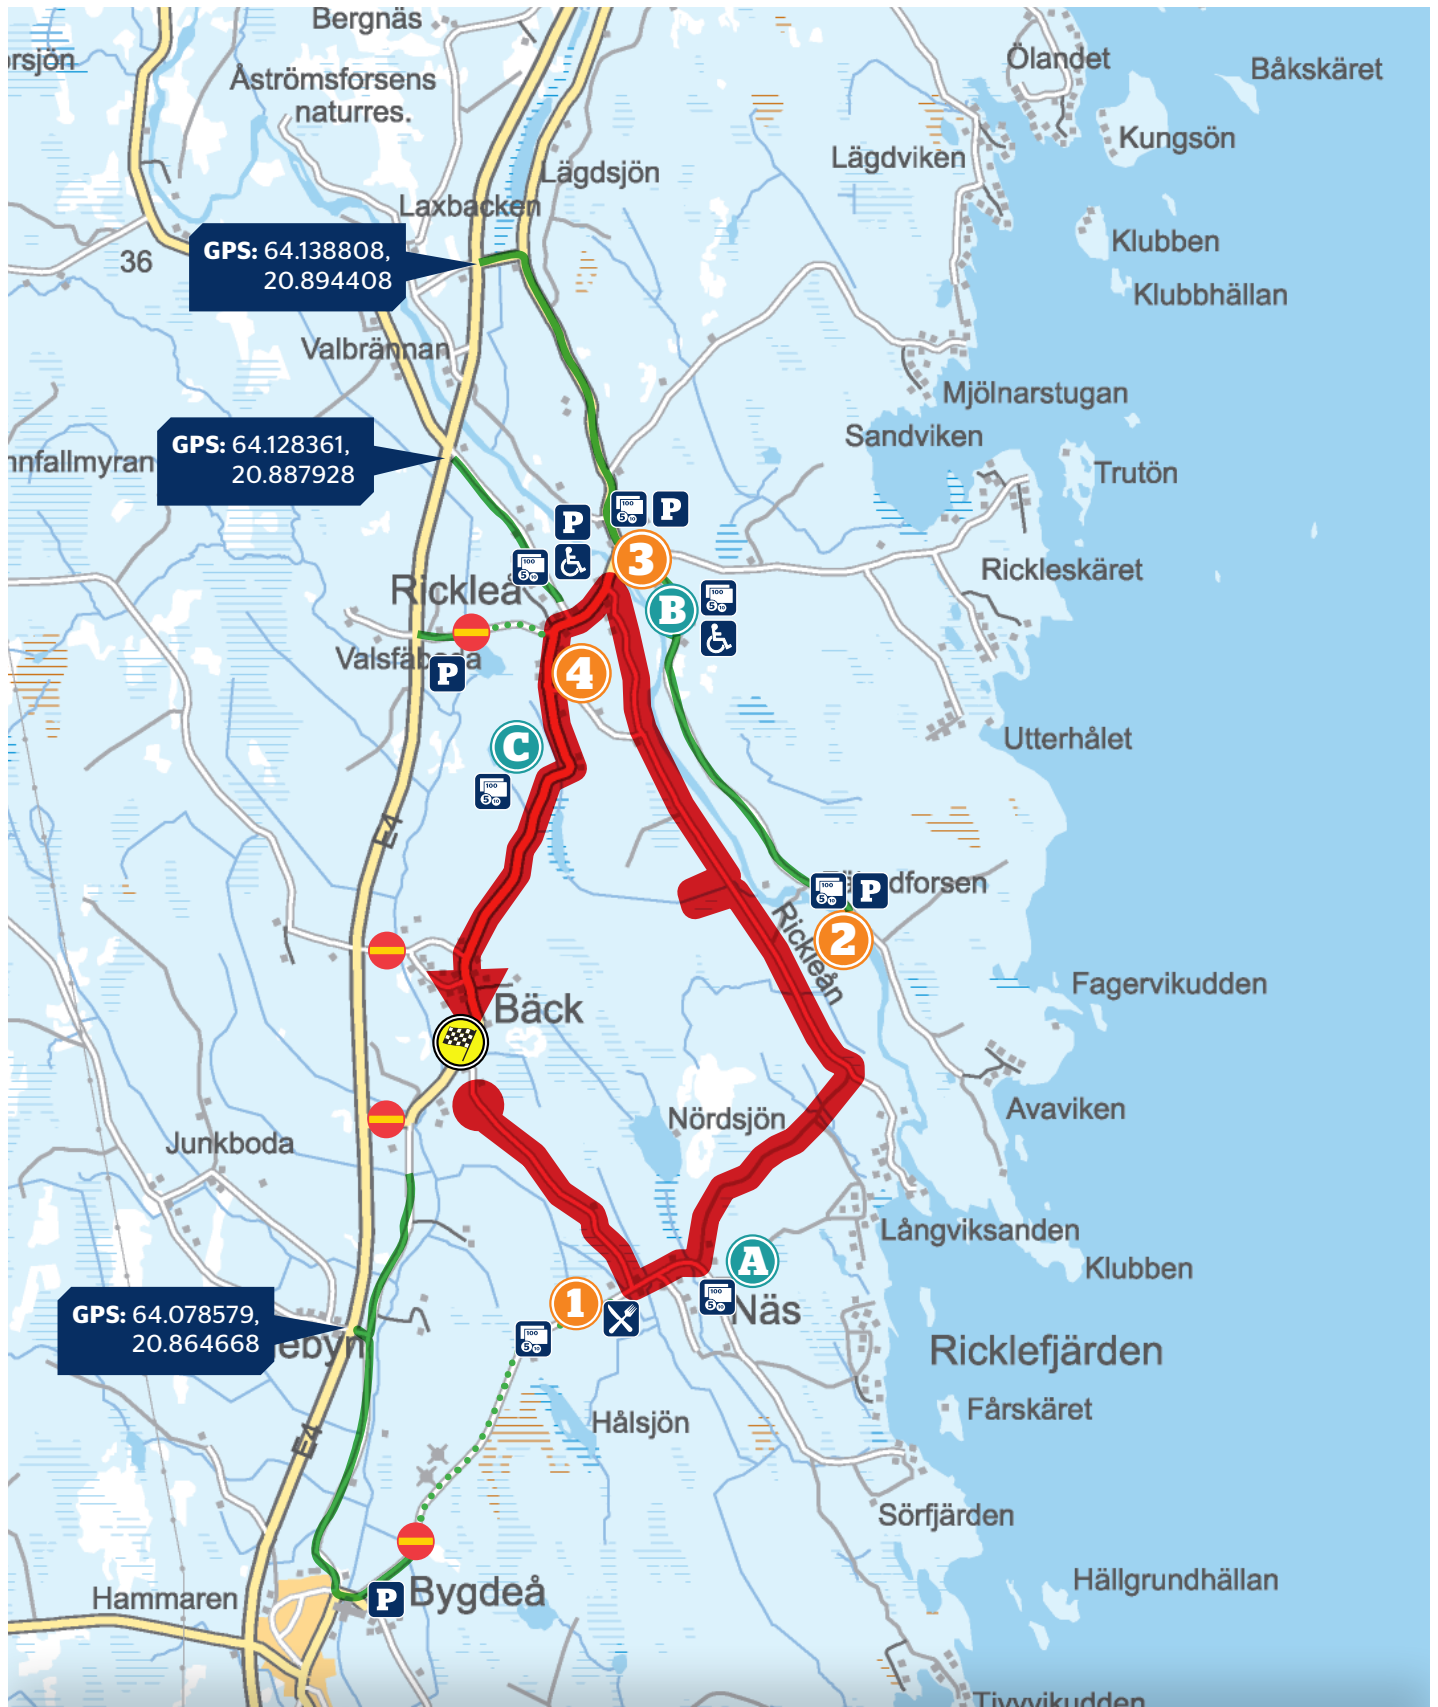

# SS 4/7 BÄCK

FRIDAY 11:27 / 16:57

SS 4 RALLY SWEDEN HISTORIC

RUNS AFTER WRC SS 4

#BeSafeTakeCare

- Car parking
- Food
- Accessibility
- Spectator area
- Snowmobile spectator area
- Car access road
- Snowmobile trail
- Entrance
- Snowmobile trailer
- Stage finish
- Access by foot