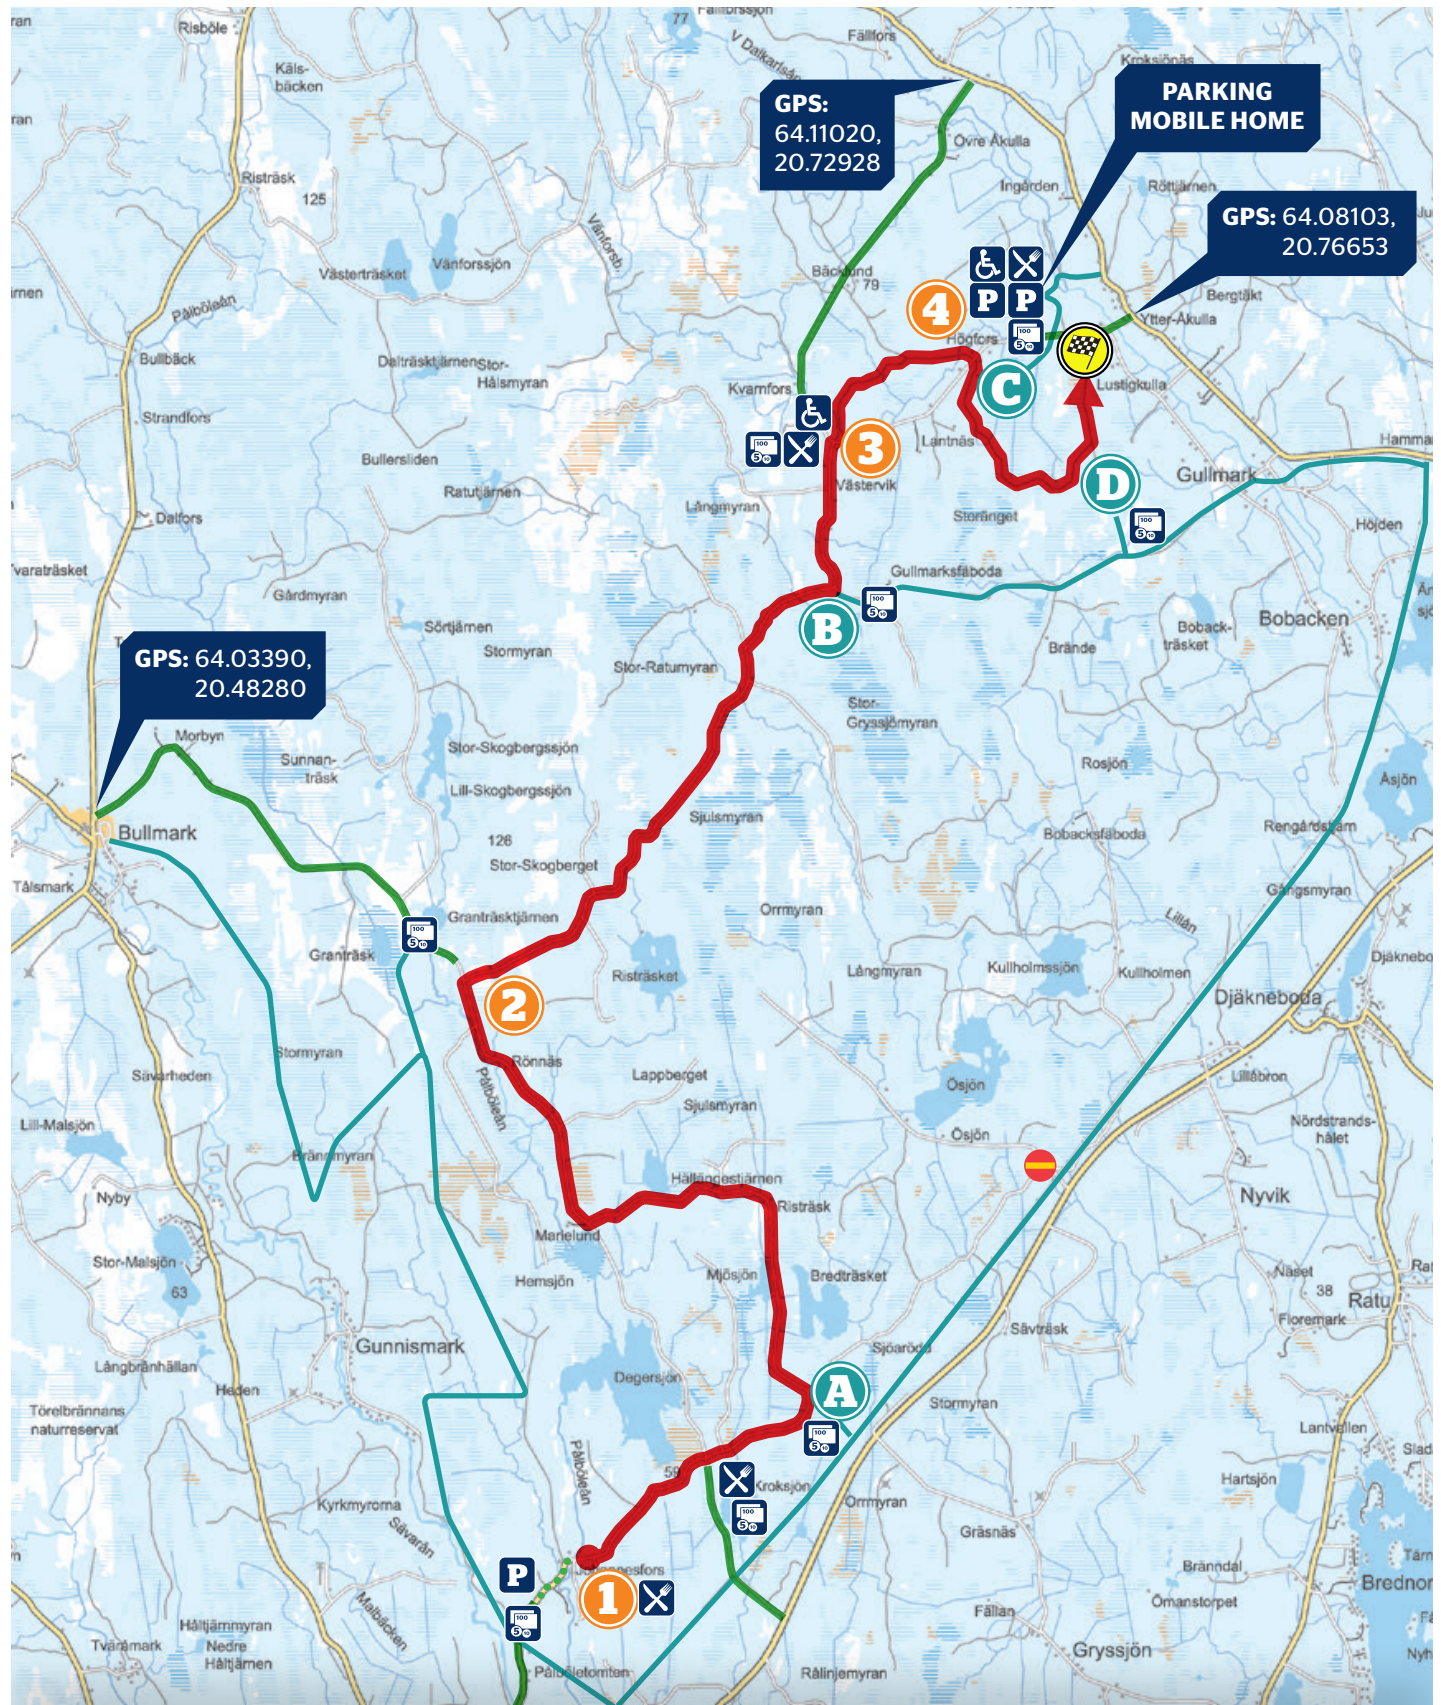

# SS 16 / 17 VÄSTERVIK

SUNDAY 07:27 / 09:57

GPS: 64.03390,  
20.48280

GPS: 64.11020,  
20.72928

PARKING  
MOBILE HOME

GPS: 64.08103,  
20.76653

#BeSafeTakeCare

Car parking	Food	Accessibility	Spectator area	Car access road	Snowmobile trail
Entrance	Snowmobile trailer	Stage finish	Snowmobile spectator area	Access by foot	

SUBJECT TO CHANGE