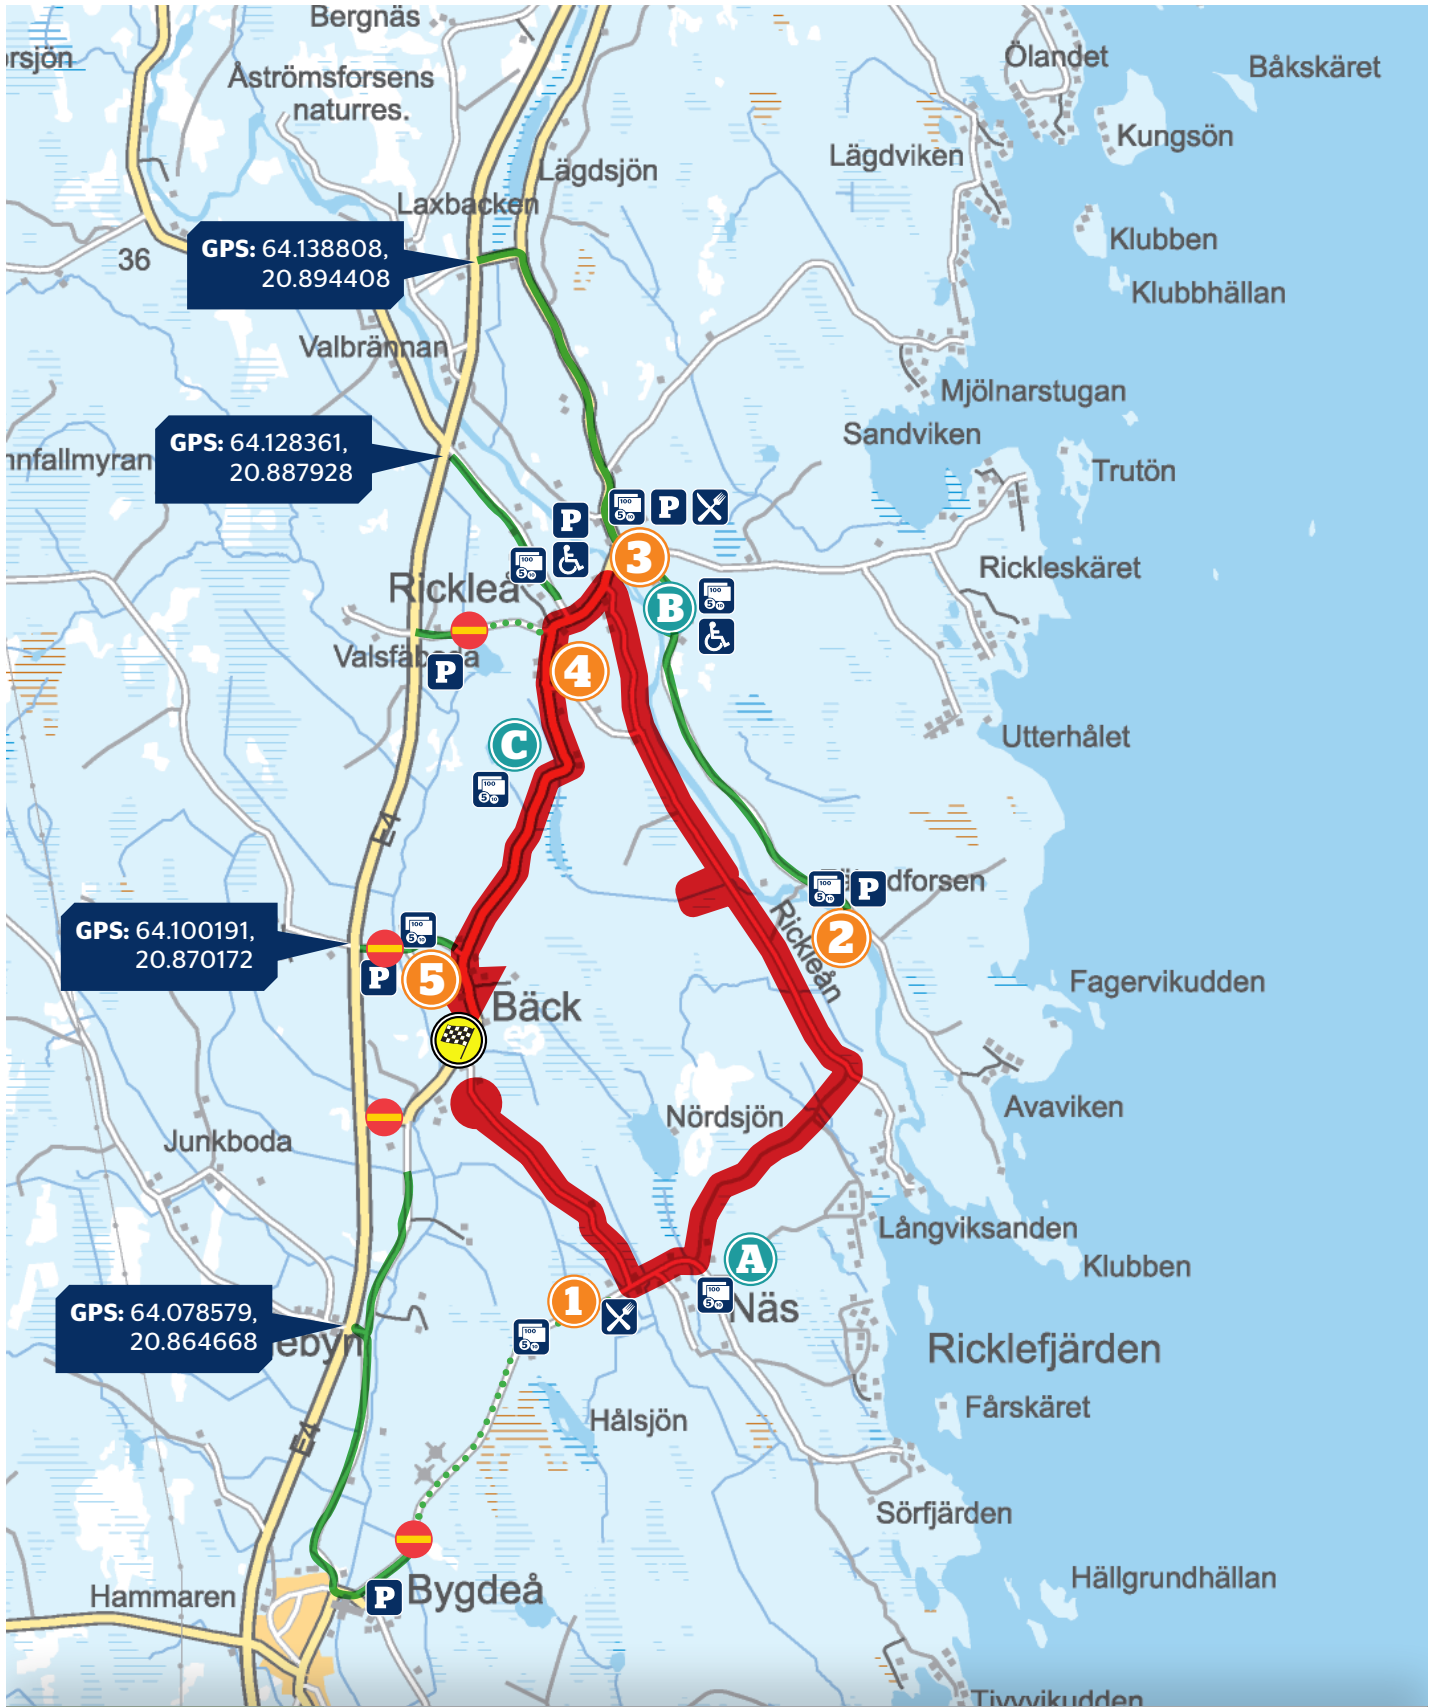

SS 4/7 BÄCK

FRIDAY 11:27 / 16:57

SS 4 RALLY SWEDEN
HISTORIC

RUNS AFTER WRC SS 4

#BeSafeTakeCare

- Car parking
- Food
- Accessibility
- Spectator area
- Car access road
- Snowmobile trail
- Entrance
- Snowmobile trailer
- Stage finish
- Snowmobile spectator area
- Access by foot