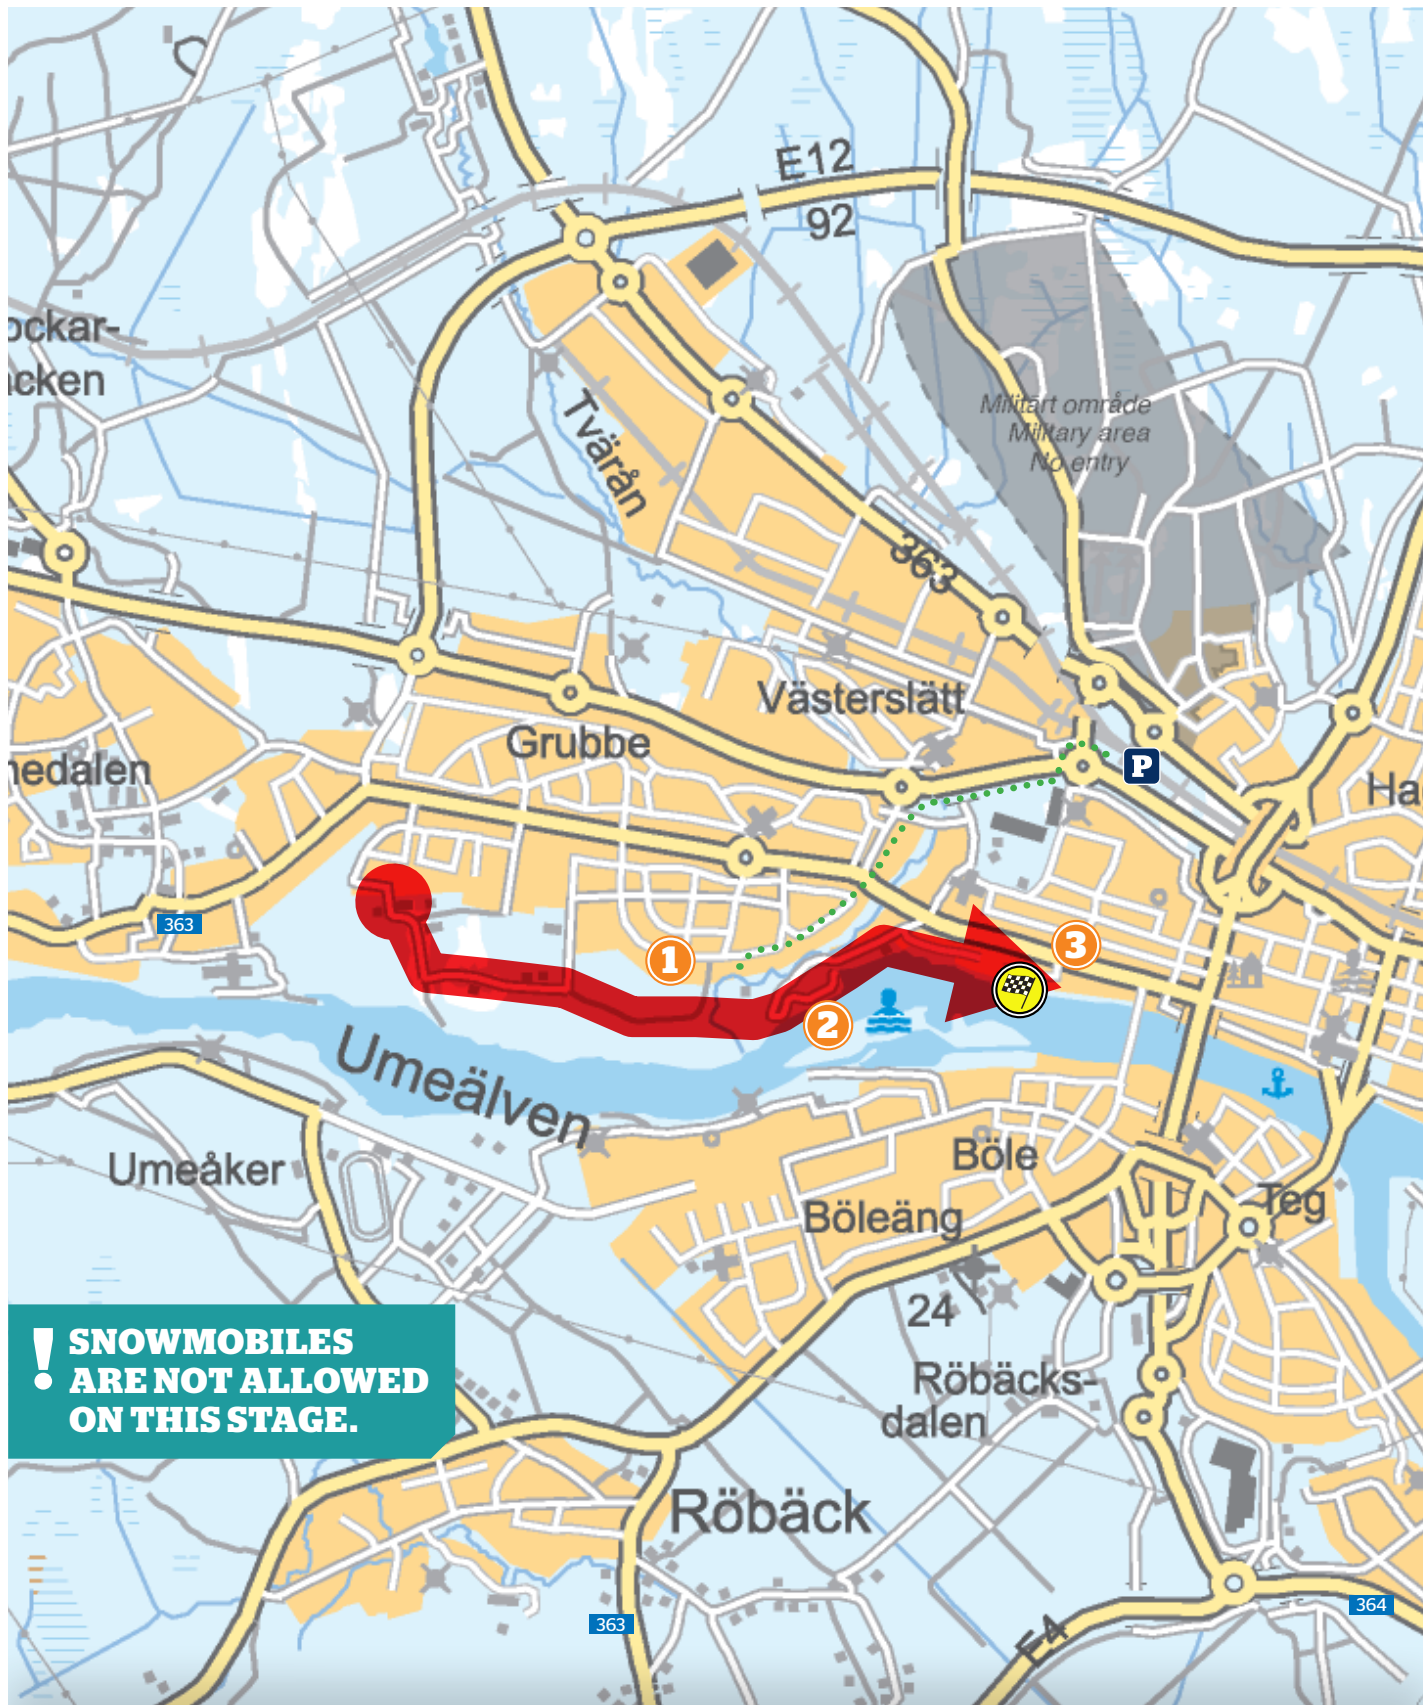

# SHAKEDOWN UMEÅ CITY

THURSDAY 09:01

**! SNOWMOBILES ARE NOT ALLOWED ON THIS STAGE.**

  
#BeSafeTakeCare

-  Car parking
-  Food
-  Accessibility
-  Spectator area
-  Car access road
-  Snowmobile trail
-  Entrance
-  Snowmobile trailer
-  Stage finish
-  Snowmobile spectator area
-  Access by foot