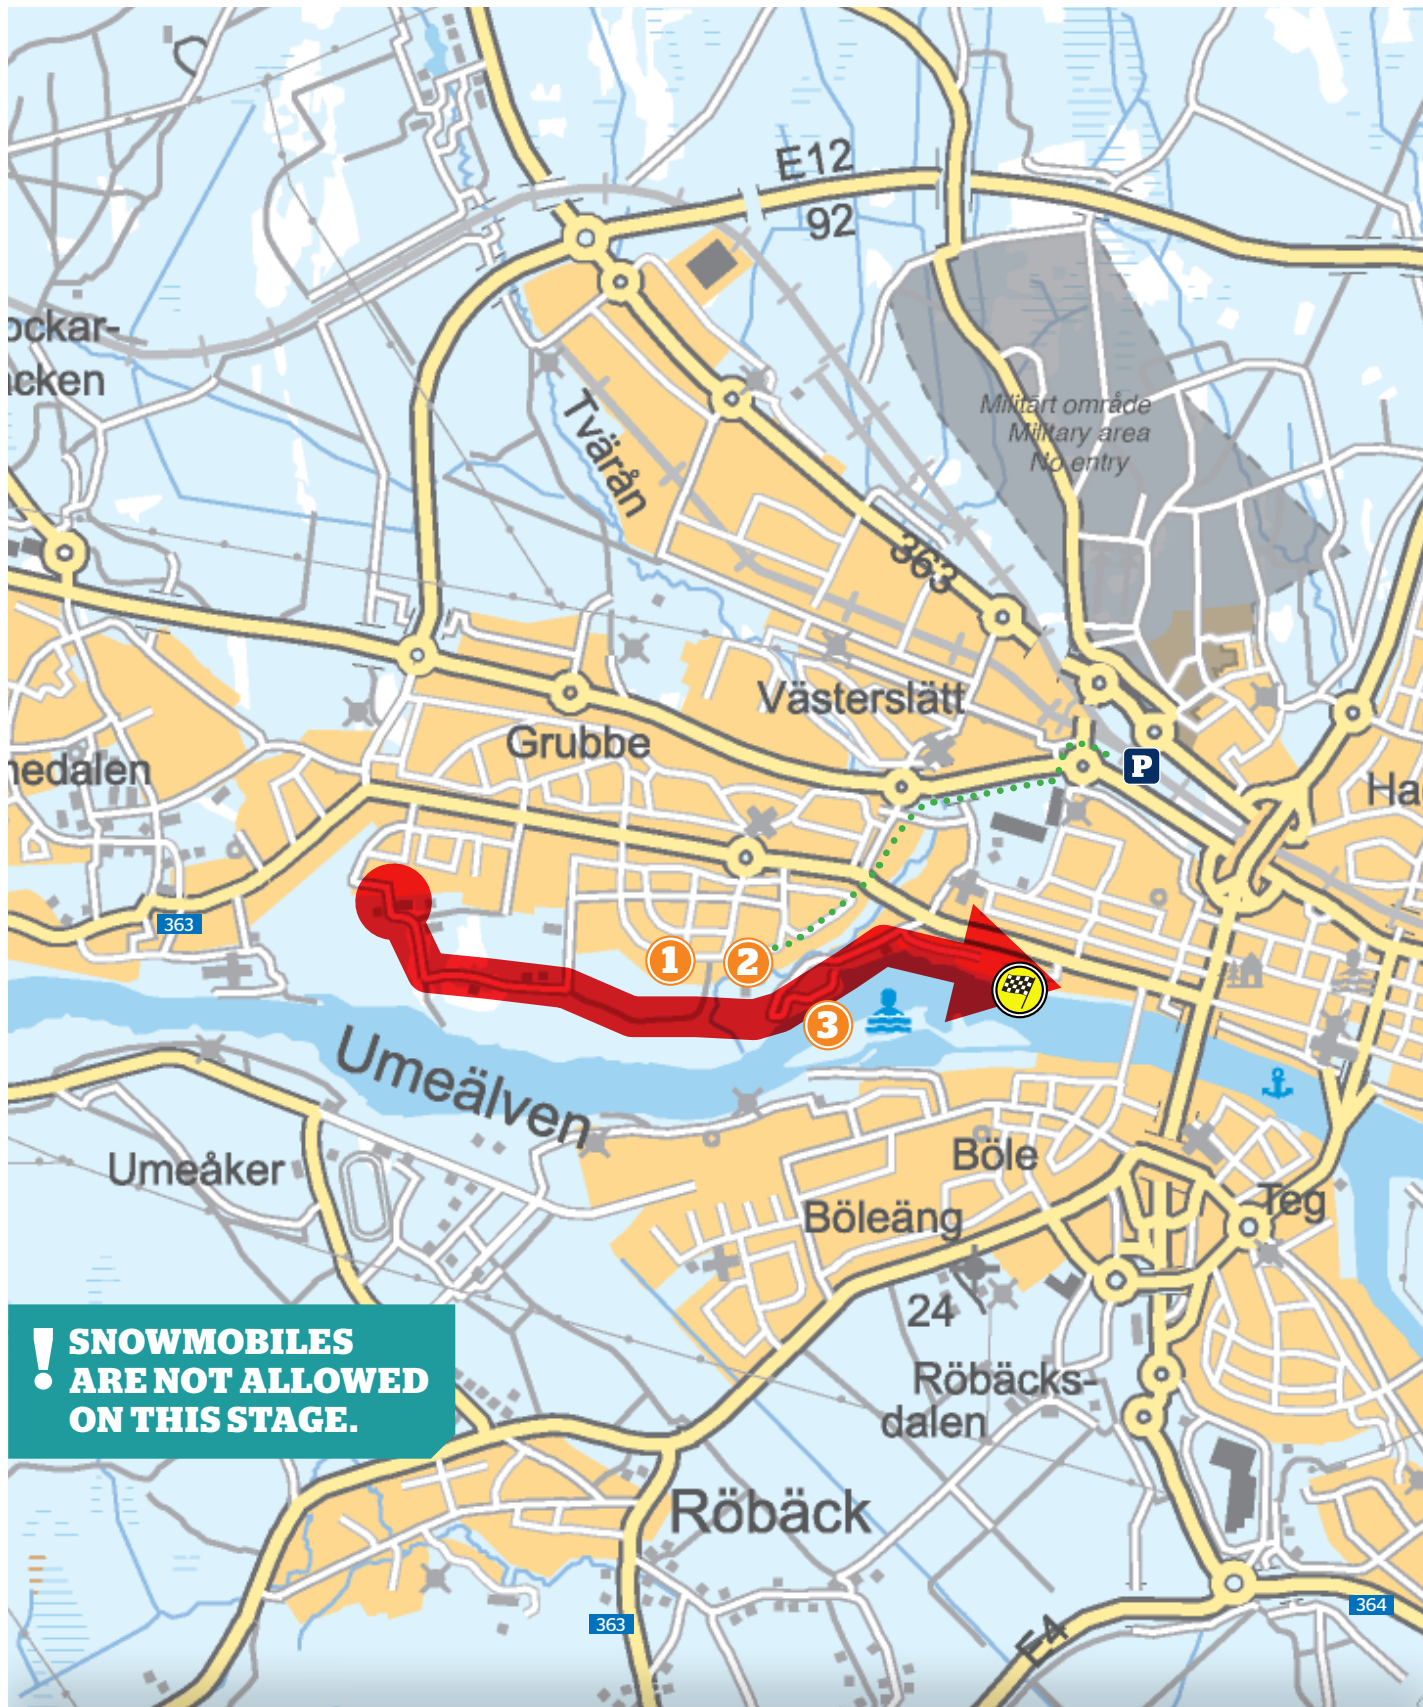

SHAKEDOWN UMEÅ CITY

THURSDAY 09:01

! SNOWMOBILES ARE NOT ALLOWED ON THIS STAGE.

#BeSafeTakeCare

 Car parking

 Food

 Accessibility

 Spectator area

 Car access road

 Snowmobile trail

 Entrance

 Snowmobile trailer

 Stage finish

 Snowmobile spectator area

 Access by foot

SUBJECT TO CHANGE