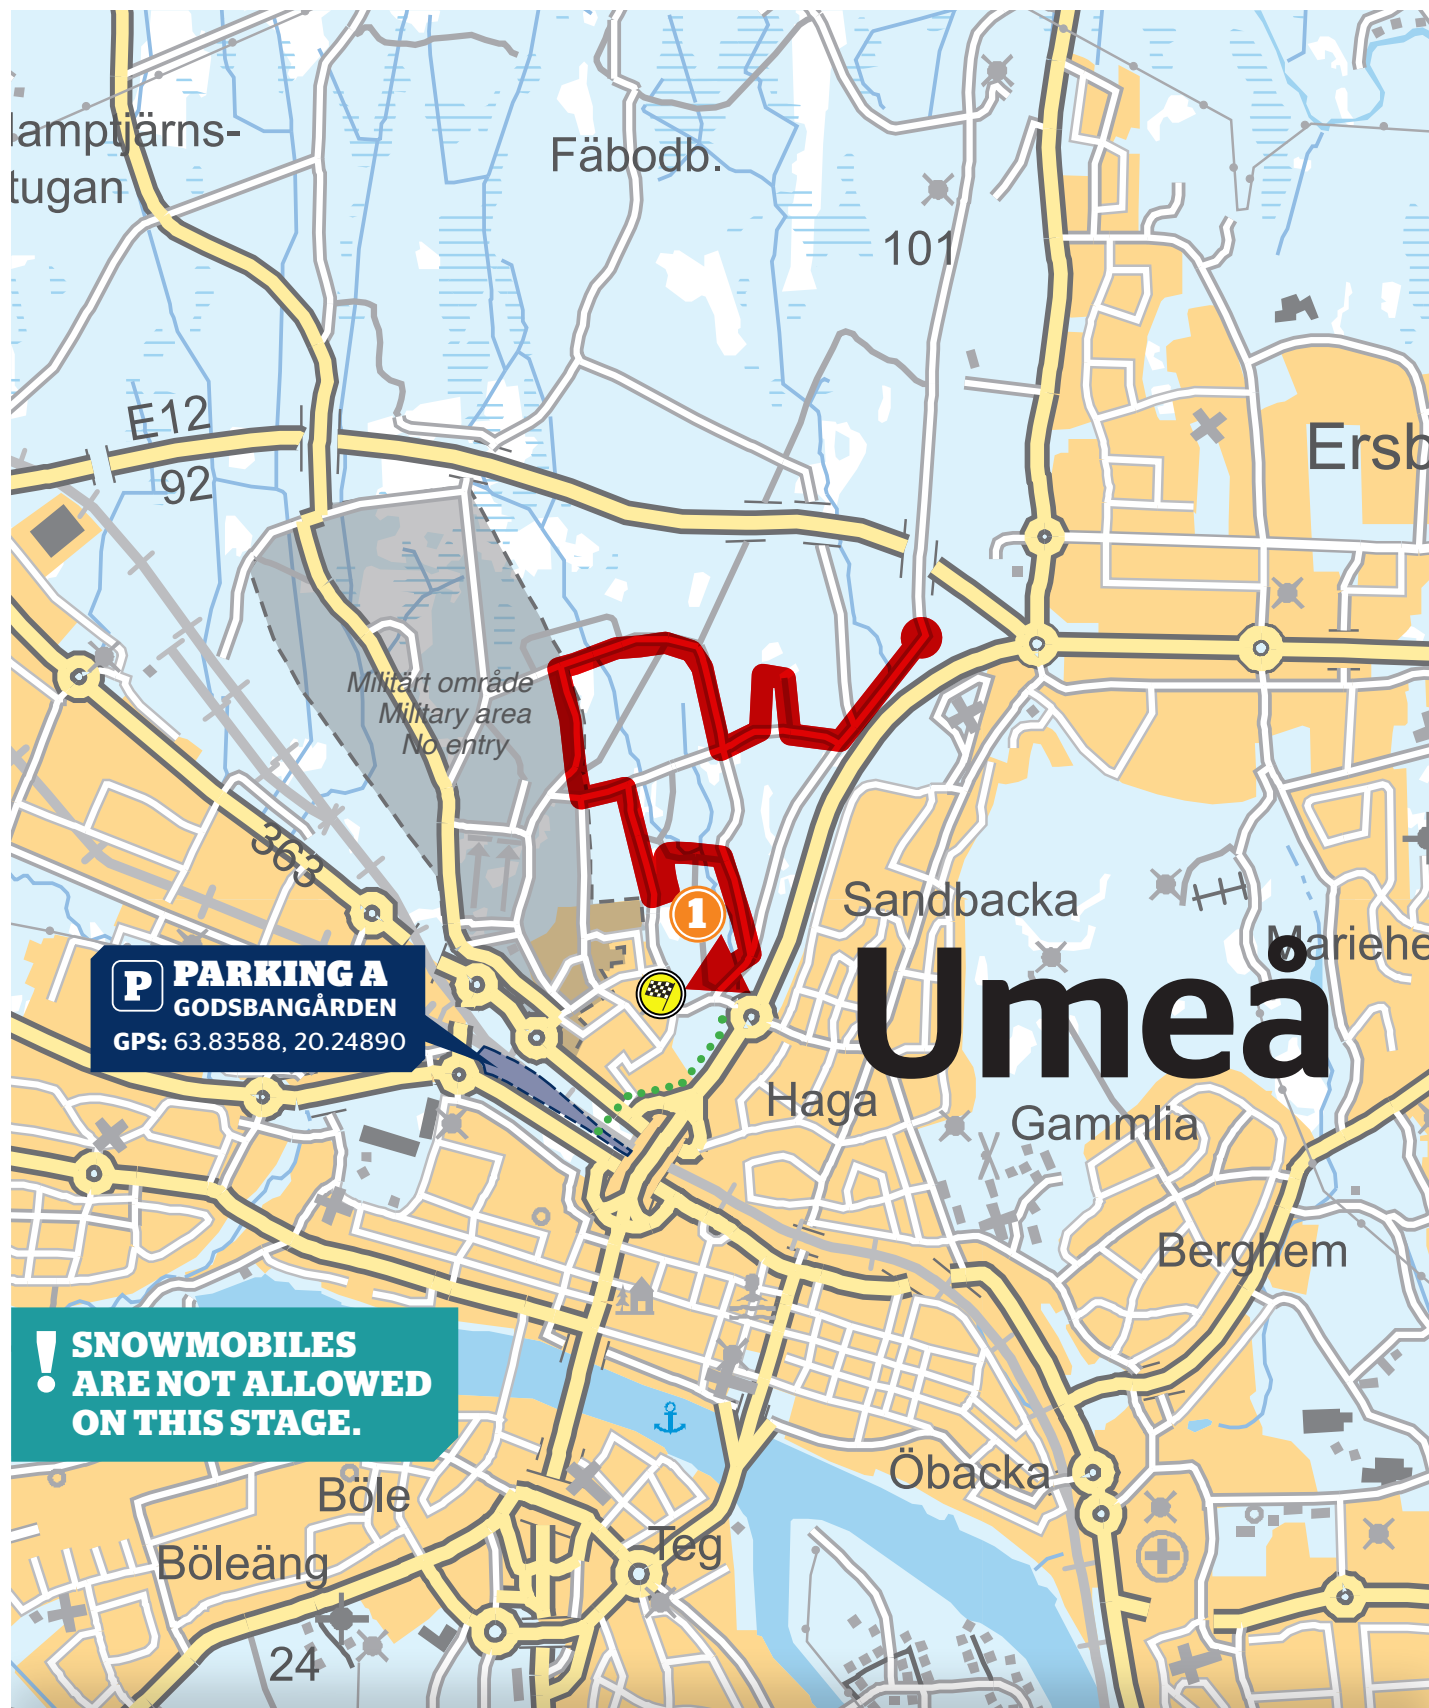

SS 1/8 UMEÅ SPRINT

THURSDAY 19:05 / FRIDAY 19:05

P **PARKING A**
GODSBANGÅRDEN
GPS: 63.83588, 20.24890

! SNOWMOBILES ARE NOT ALLOWED ON THIS STAGE.

#BeSafeTakeCare

-  Car parking
-  Food
-  Accessibility
-  Spectator area
-  Car access road
-  Snowmobile trail
-  Entrance
-  Snowmobile trailer
-  Stage finish
-  Snowmobile spectator area
-  Access by foot