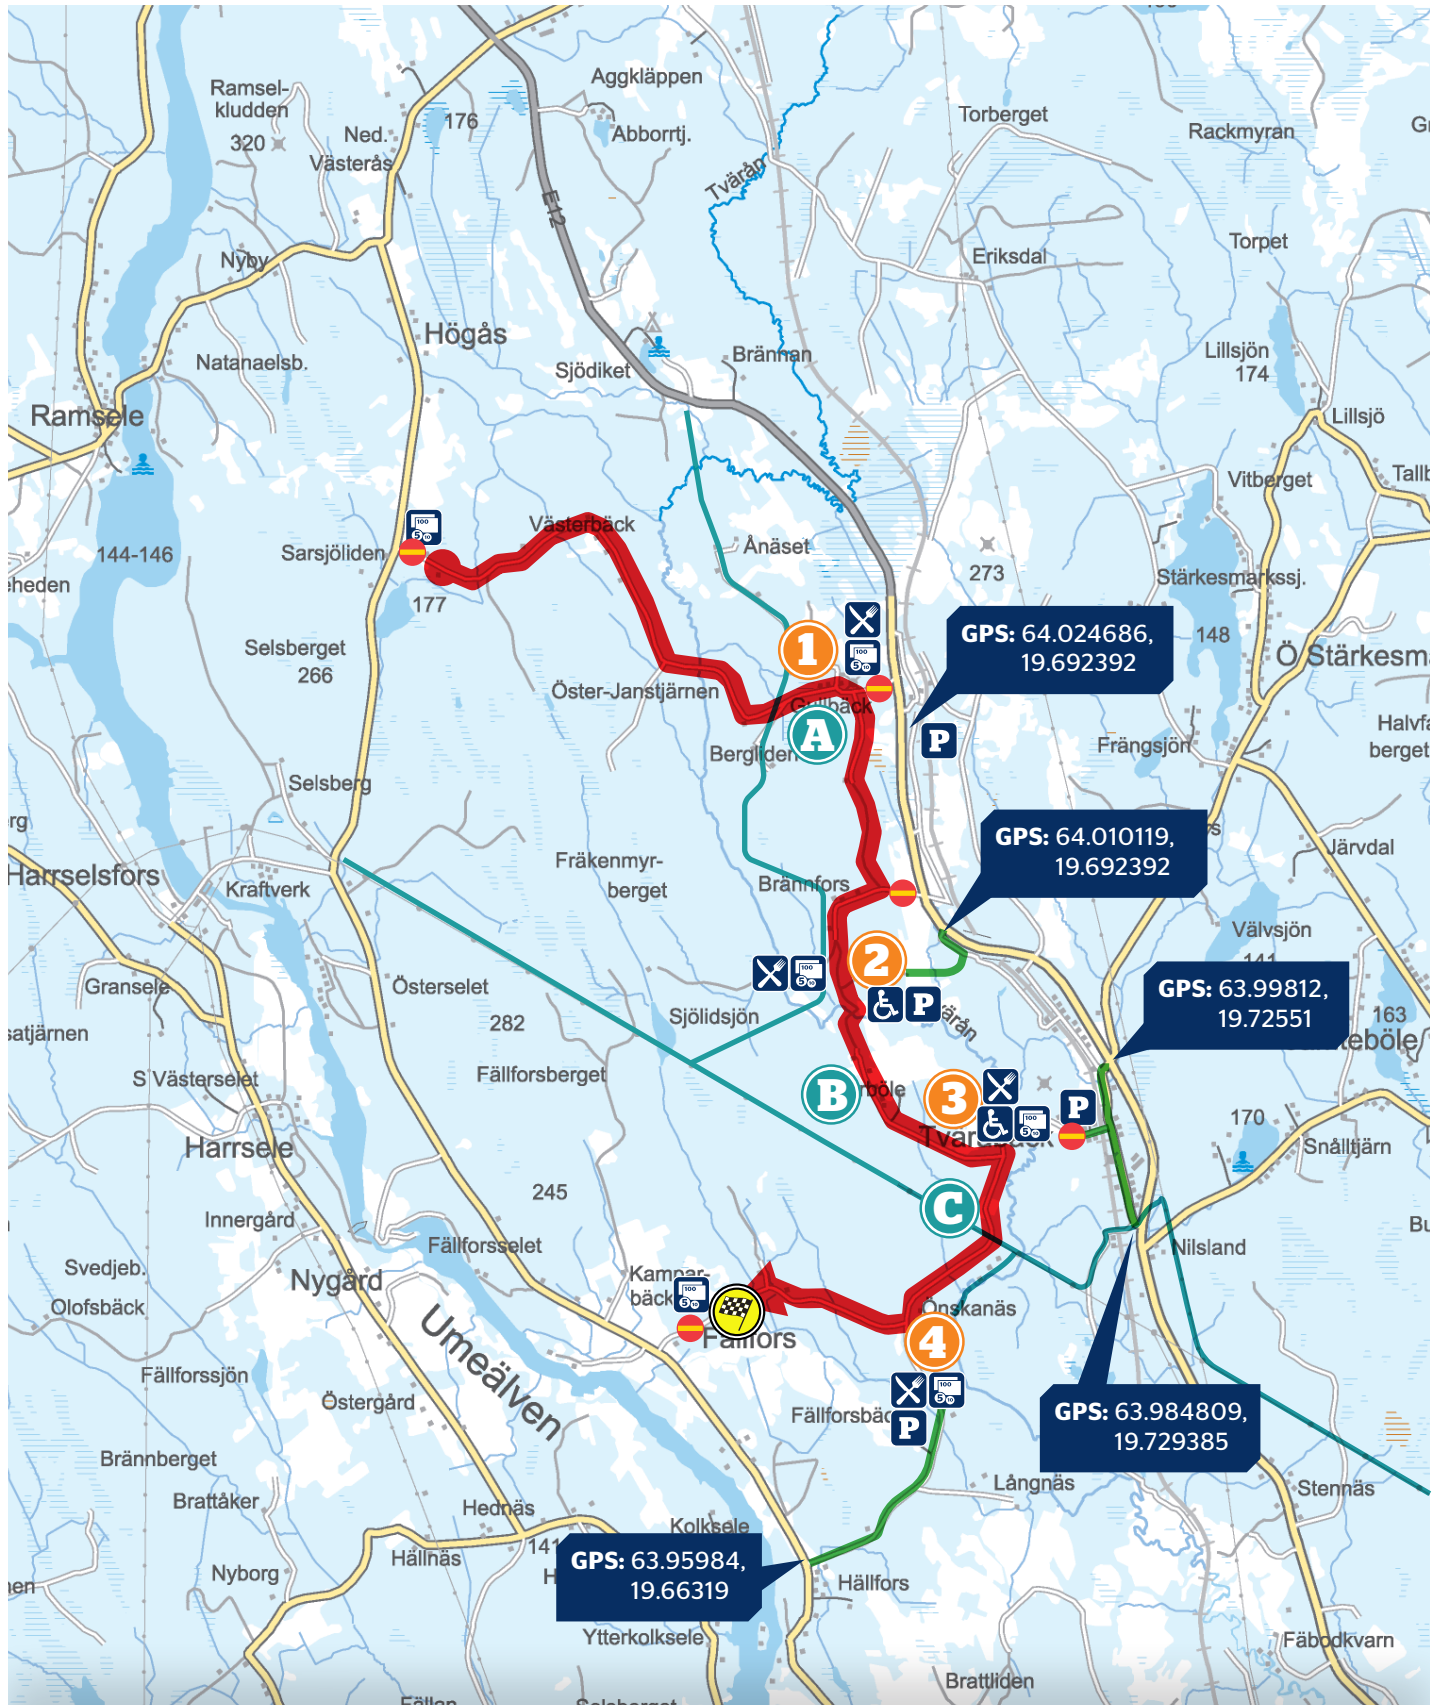

# SS 10 / 13 SARSJÖLIDEN

SATURDAY 10:05 / 15:05

SS 10 RALLY SWEDEN HISTORIC

RUNS AFTER WRC SS 10

#BeSafeTakeCare

- Car parking
- Food
- Accessibility
- Spectator area
- Car access road
- Snowmobile trail
- Entrance
- Snowmobile trailer
- Stage finish
- Snowmobile spectator area
- Access by foot

SUBJECT TO CHANGE