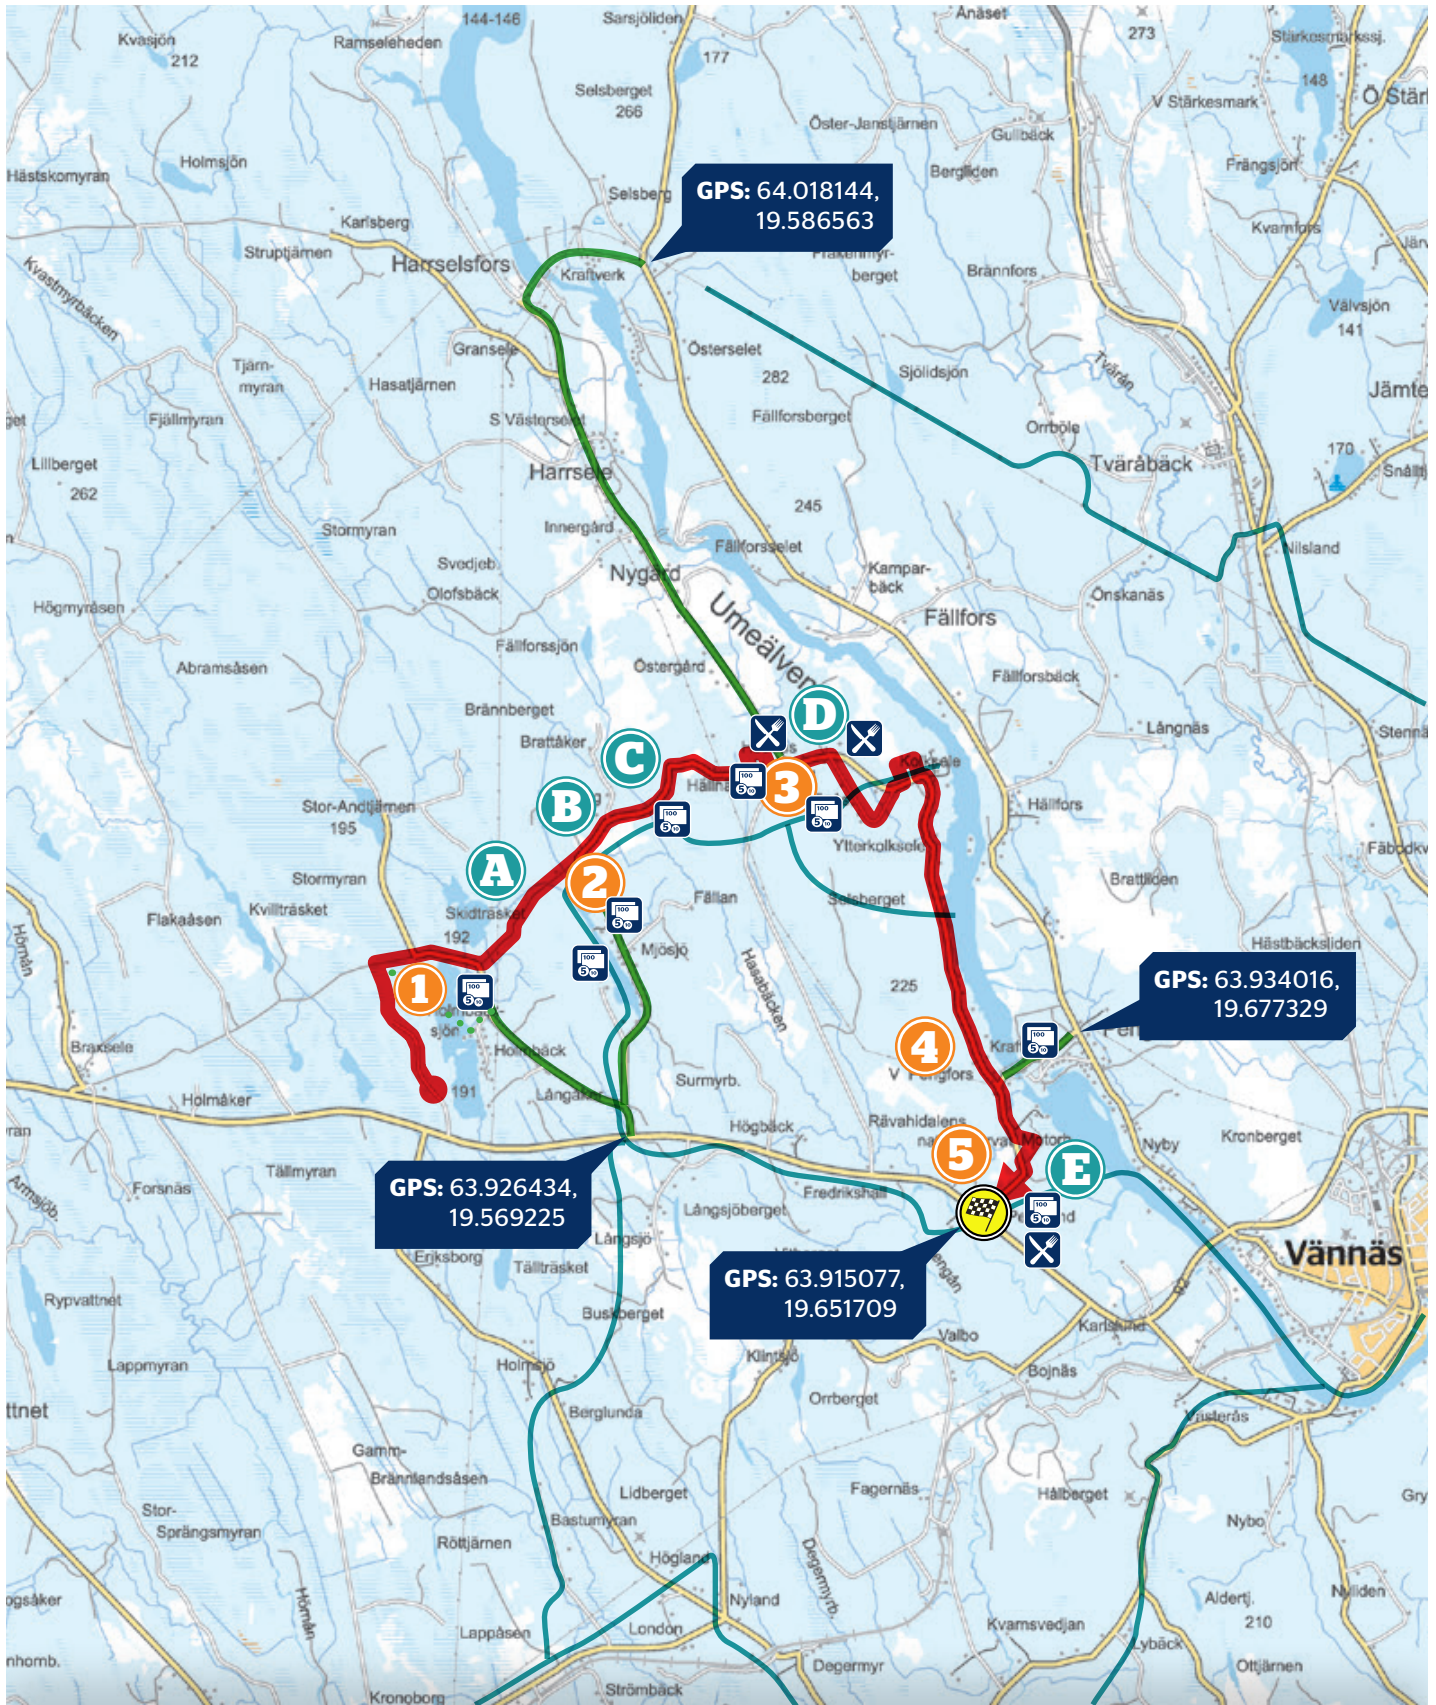

SS 11/14 KOLKSELE

SATURDAY 10:08 / 16:08

SS 11 RALLY SWEDEN
HISTORIC

RUNS AFTER WRC SS 11

#BeSafeTakeCare

-  Car parking
-  Food
-  Accessibility
-  Spectator area
-  Car access road
-  Snowmobile trail
-  Entrance
-  Snowmobile trailer
-  Stage finish
-  Snowmobile spectator area
-  Access by foot

SUBJECT TO CHANGE