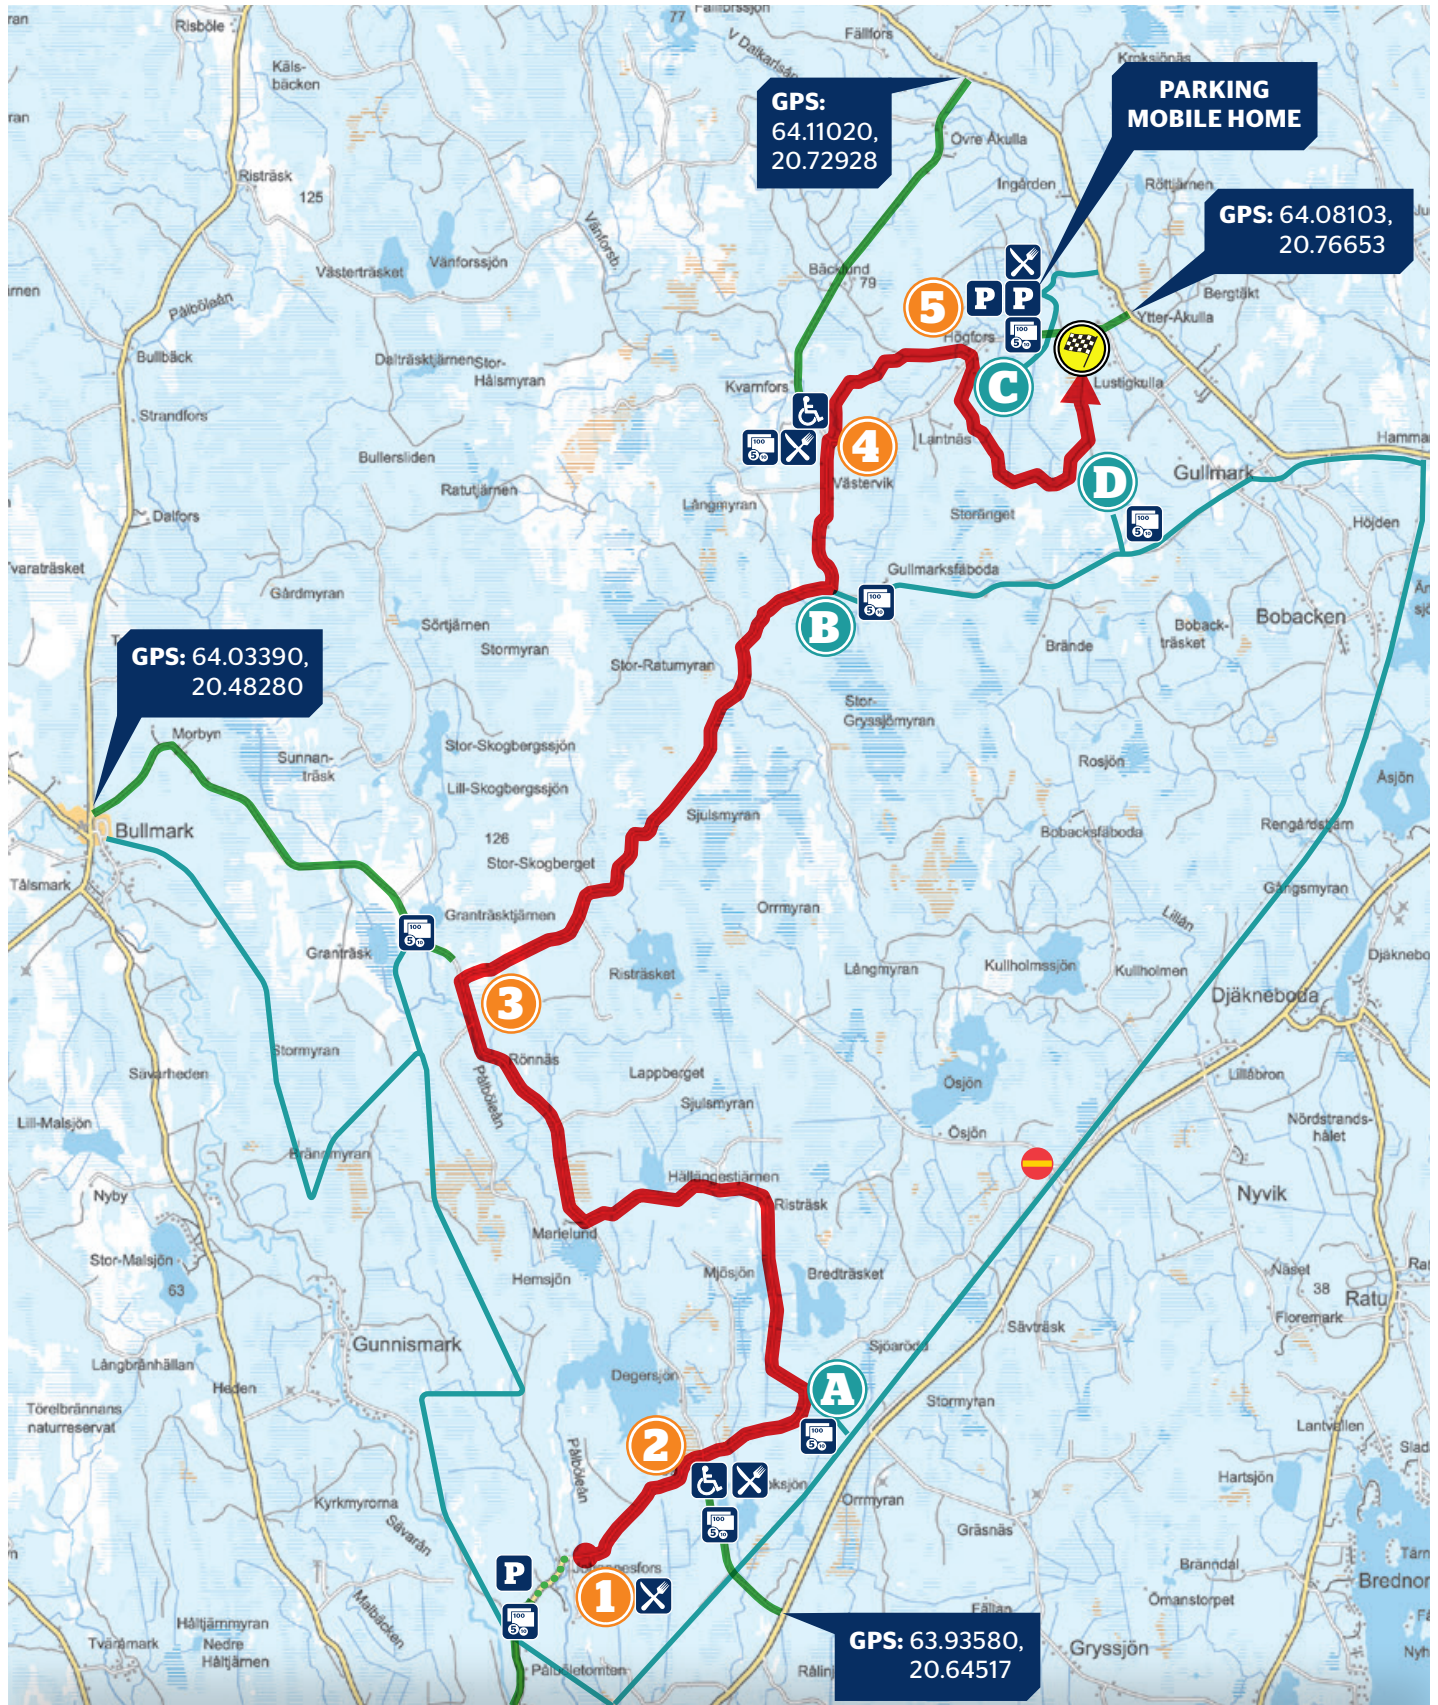

SS 16 / 17 VÄSTERVIK

SUNDAY 07:27 / 09:57

#BeSafeTakeCare

- Car parking
- Food
- Accessibility
- Spectator area
- Car access road
- Snowmobile trail
- Entrance
- Snowmobile trailer
- Stage finish
- Snowmobile spectator area
- Access by foot

SUBJECT TO CHANGE