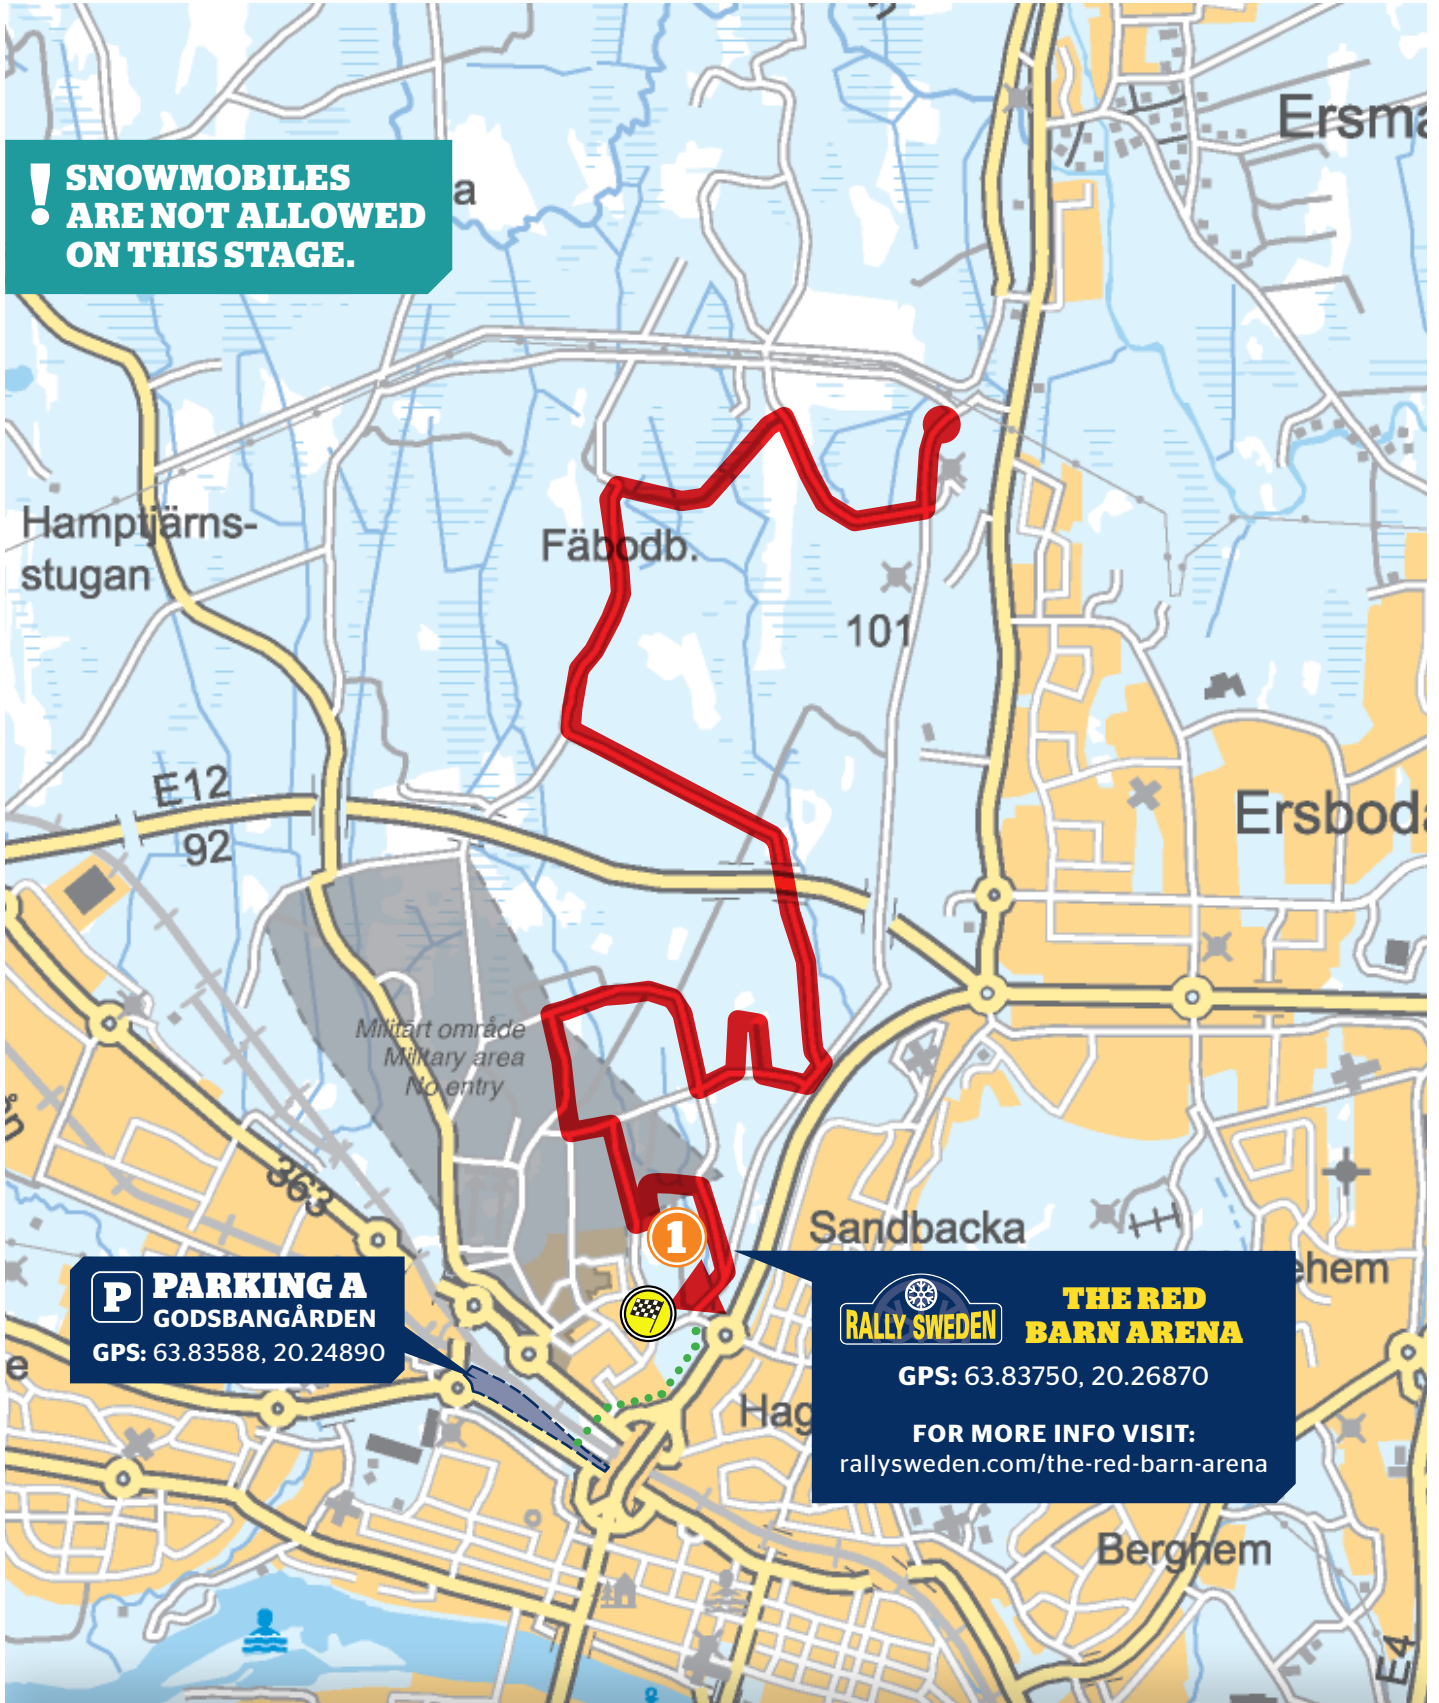

SS 18 UMEÅ 2 POWER STAGE

SUNDAY 12:15

#BeSafeTakeCare

-  Car parking
-  Food
-  Accessibility
-  Spectator area
-  Car access road
-  Snowmobile trail
-  Entrance
-  Snowmobile trailer
-  Stage finish
-  Snowmobile spectator area
-  Access by foot