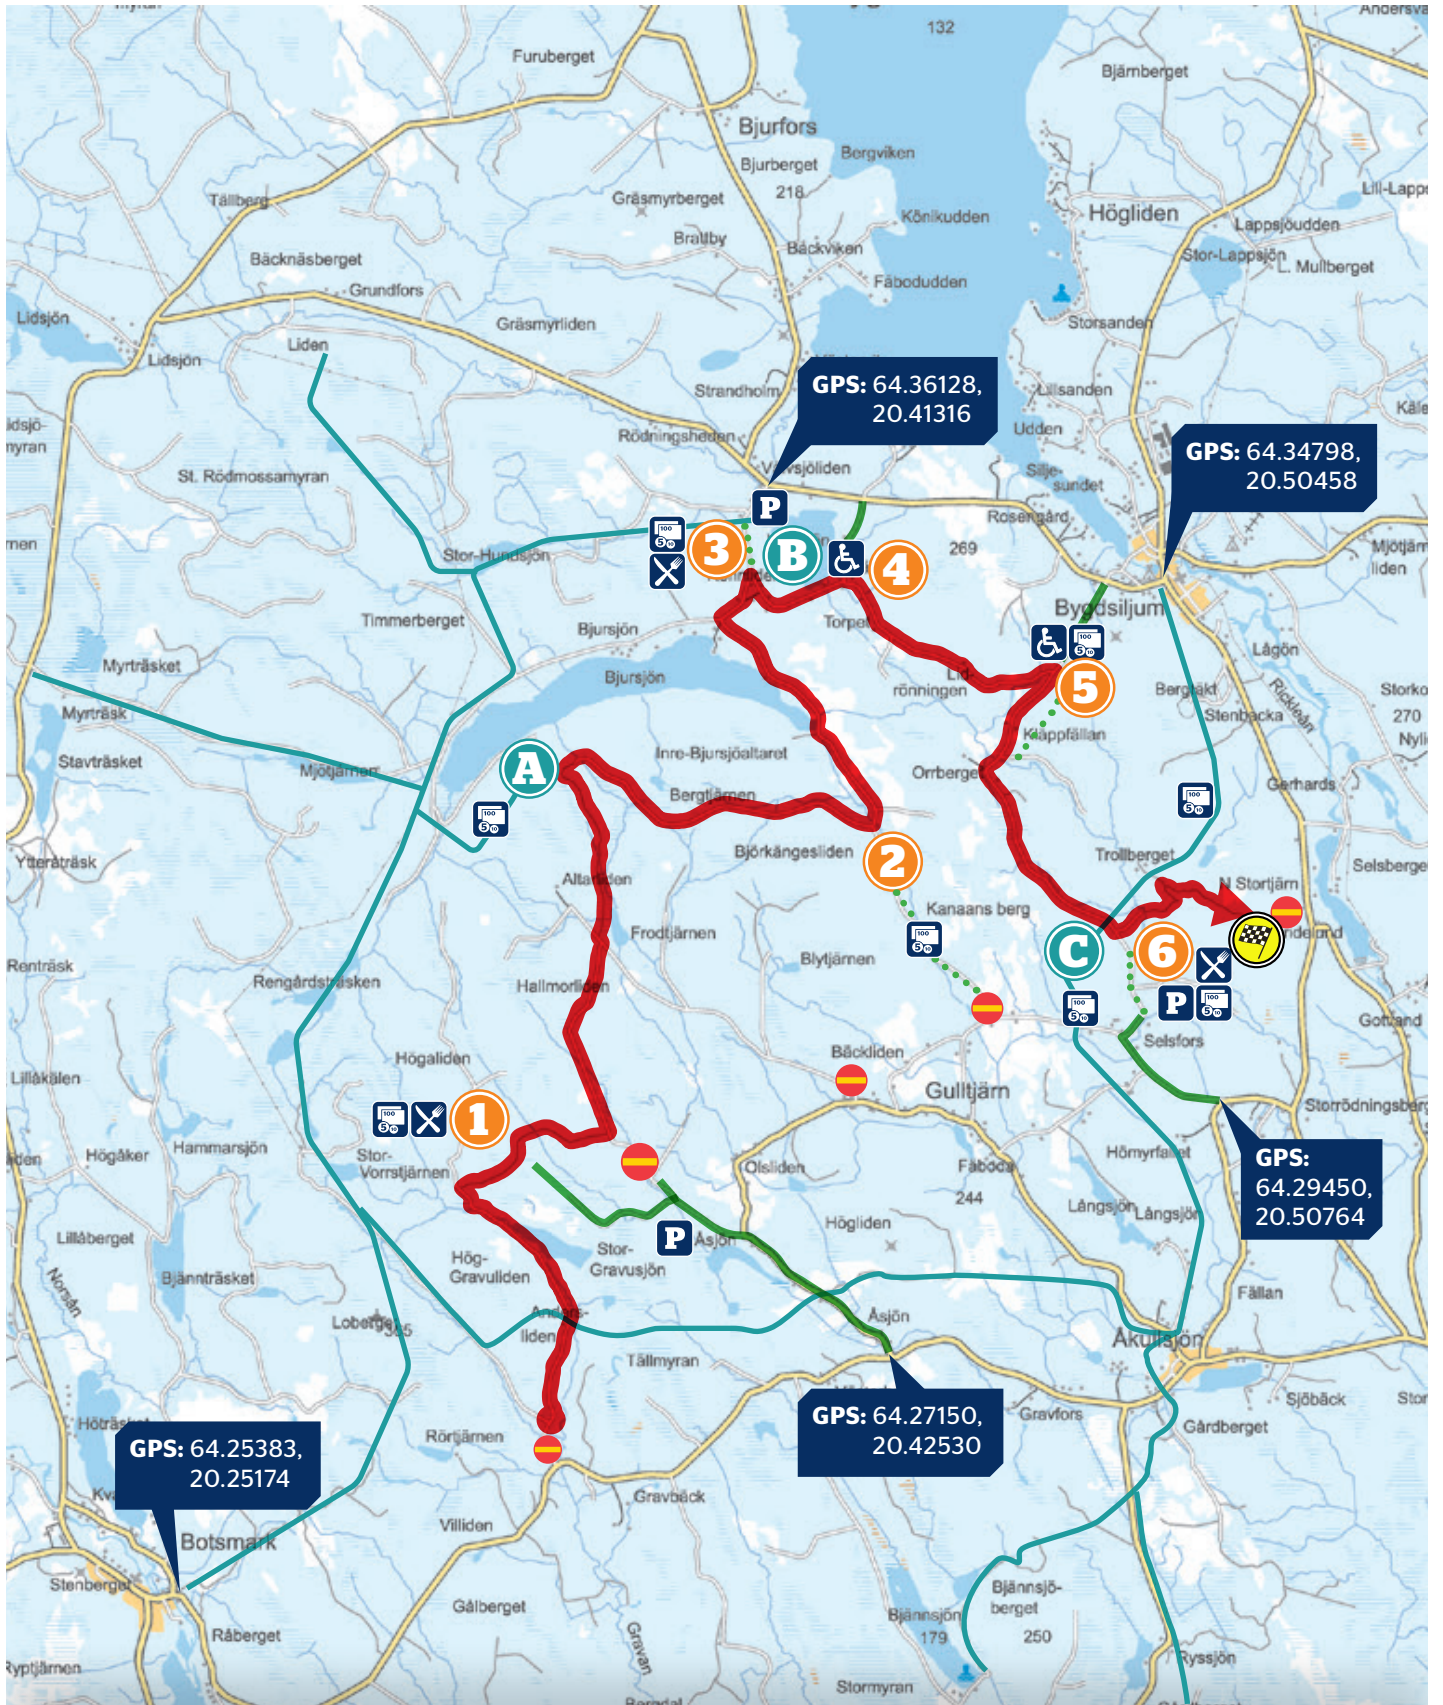

# SS 2/5 BYGDSILJUM

FRIDAY 09:18 / 14:48

# SS 2 RALLY SWEDEN HISTORIC

RUNS AFTER WRC SS 2

  
#BeSafeTakeCare

-  Car parking
-  Food
-  Accessibility
-  Spectator area
-  Car access road
-  Snowmobile trail
-  Entrance
-  Snowmobile trailer
-  Stage finish
-  Snowmobile spectator area
-  Access by foot