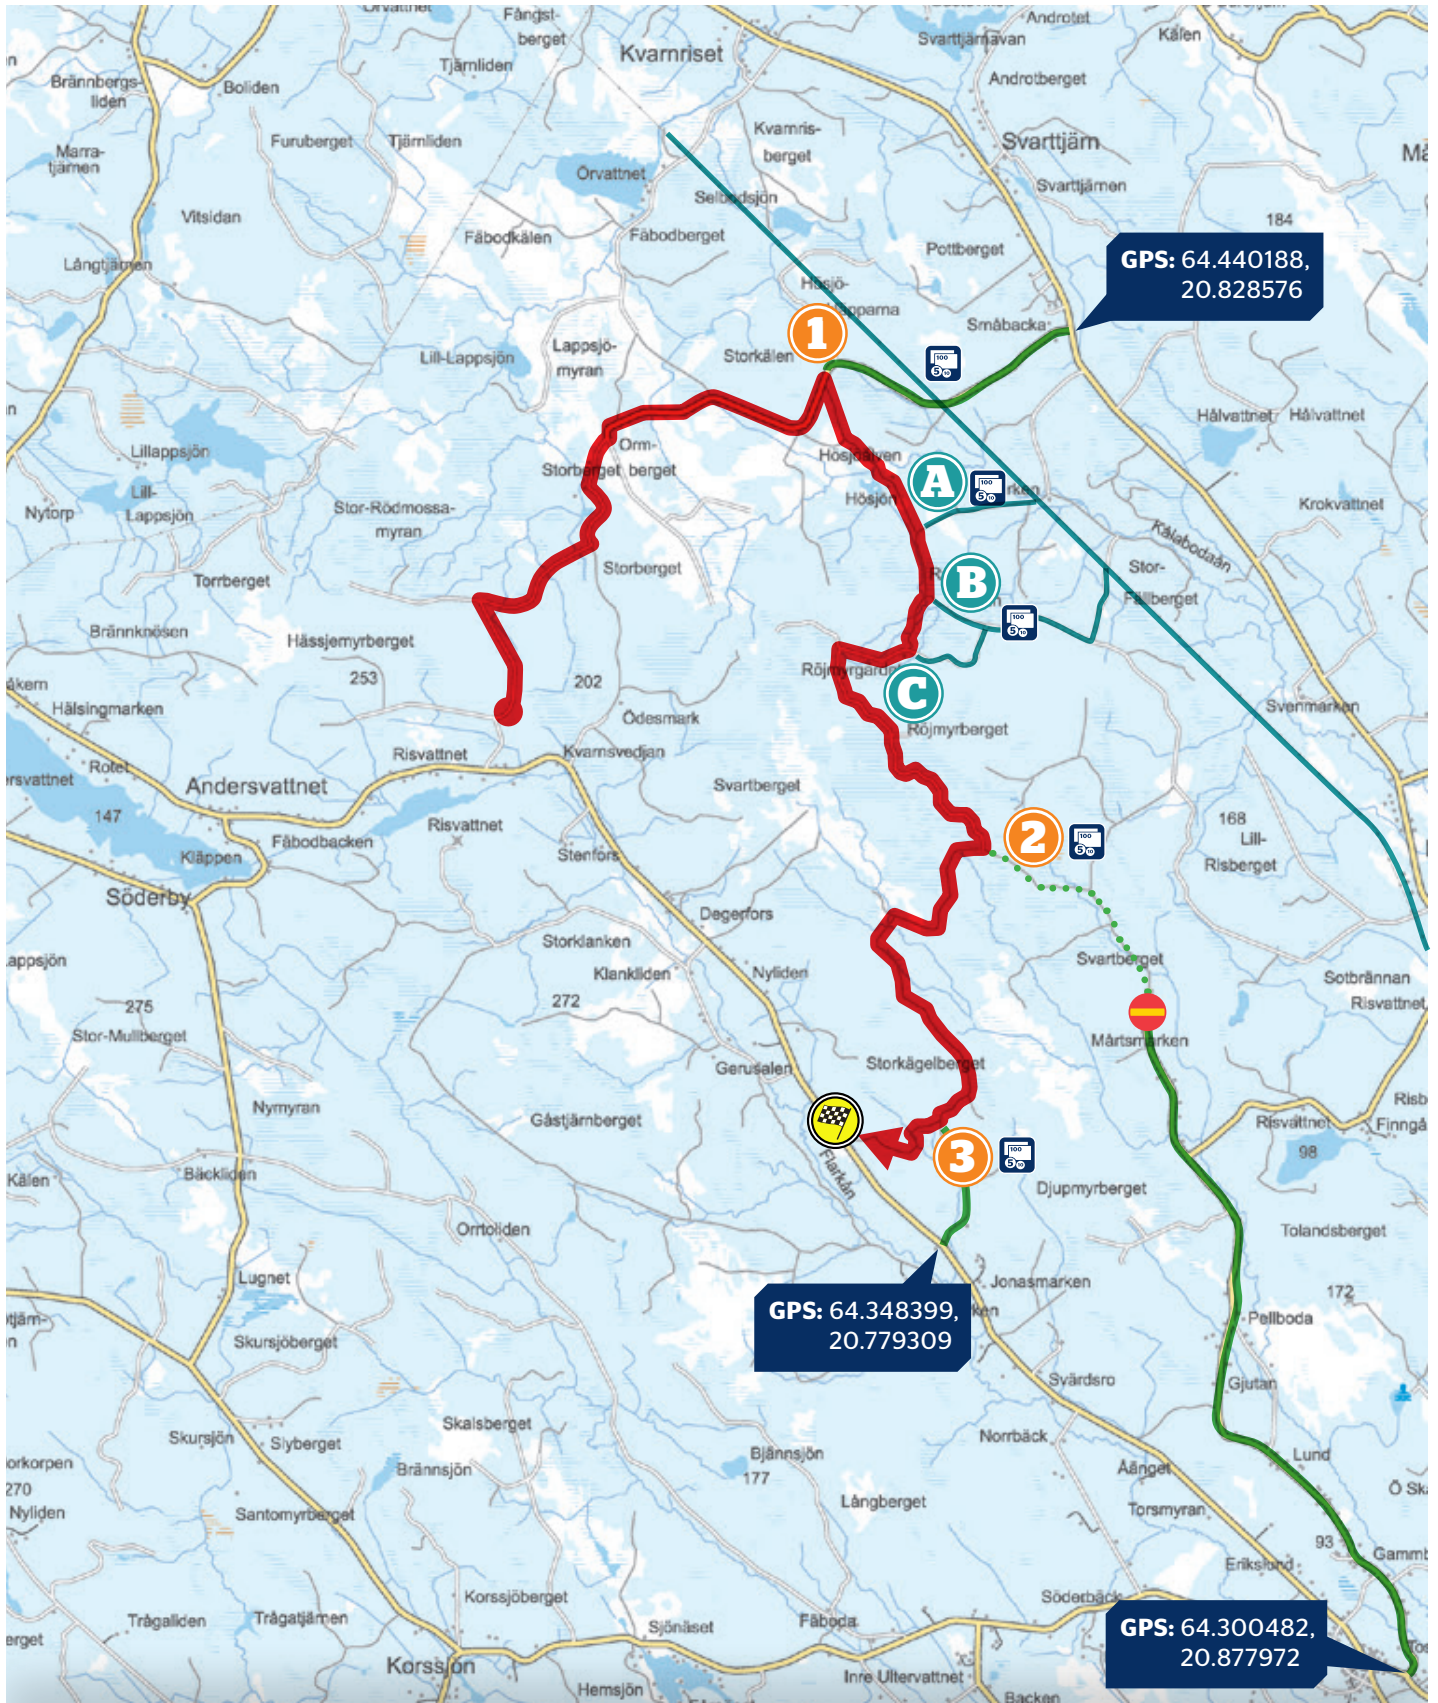

SS 3/6 ANDERSVATTNET

FRIDAY 10:19 / 15:49

SS 3 RALLY SWEDEN HISTORIC

RUNS AFTER WRC SS3

#BeSafeTakeCare

- Car parking
- Food
- Accessibility
- Spectator area
- Car access road
- Snowmobile trail
- Entrance
- Snowmobile trailer
- Stage finish
- Snowmobile spectator area
- Access by foot

SUBJECT TO CHANGE