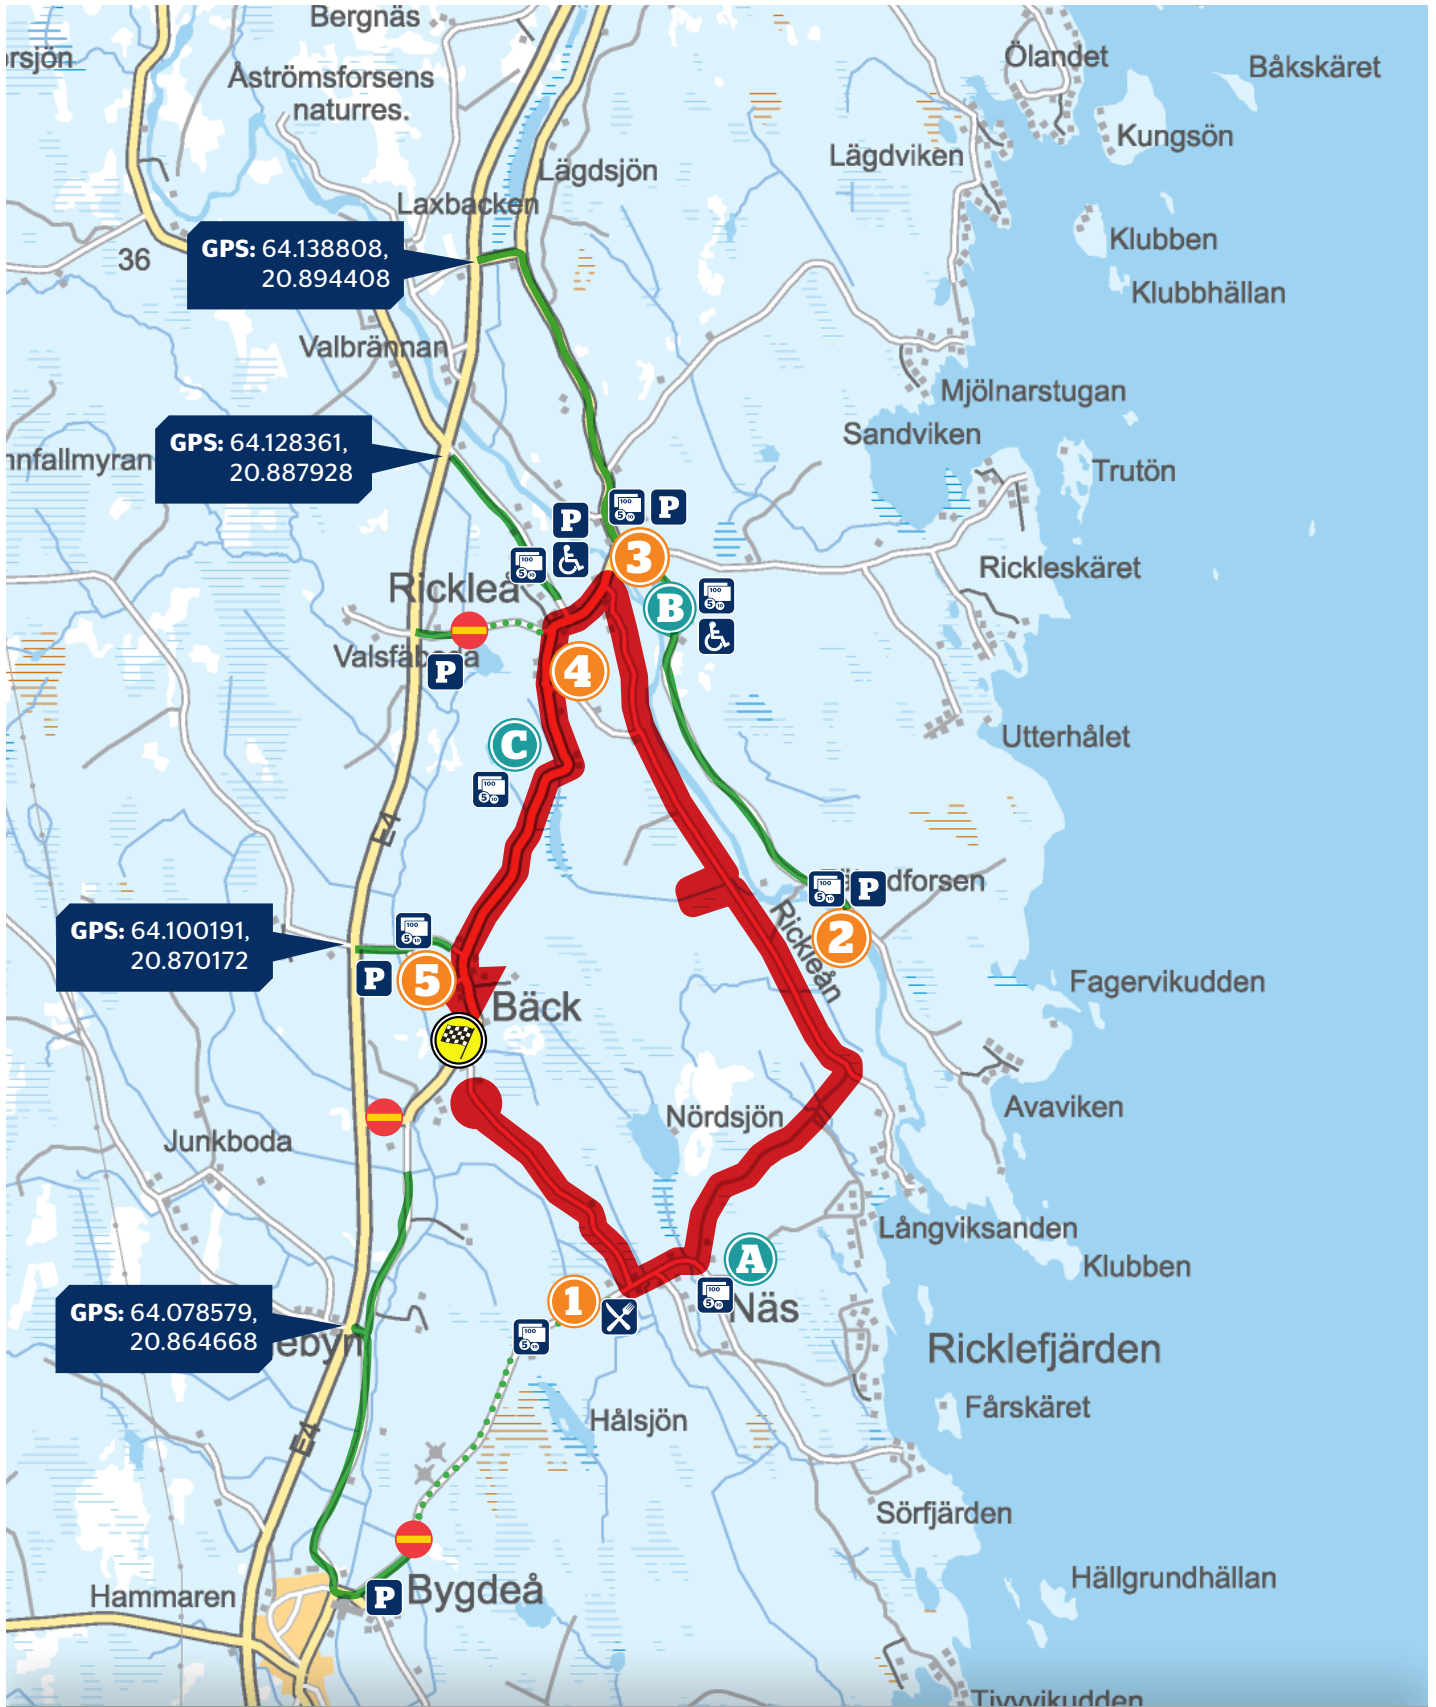

SS 4/7 BÄCK

FRIDAY 11:27 / 16:57

SS 4 RALLY SWEDEN
HISTORIC

RUNS AFTER WRC SS 4

#BeSafeTakeCare

-  Car parking
-  Food
-  Accessibility
-  Spectator area
-  Car access road
-  Snowmobile trail
-  Entrance
-  Snowmobile trailer
-  Stage finish
-  Snowmobile spectator area
-  Access by foot