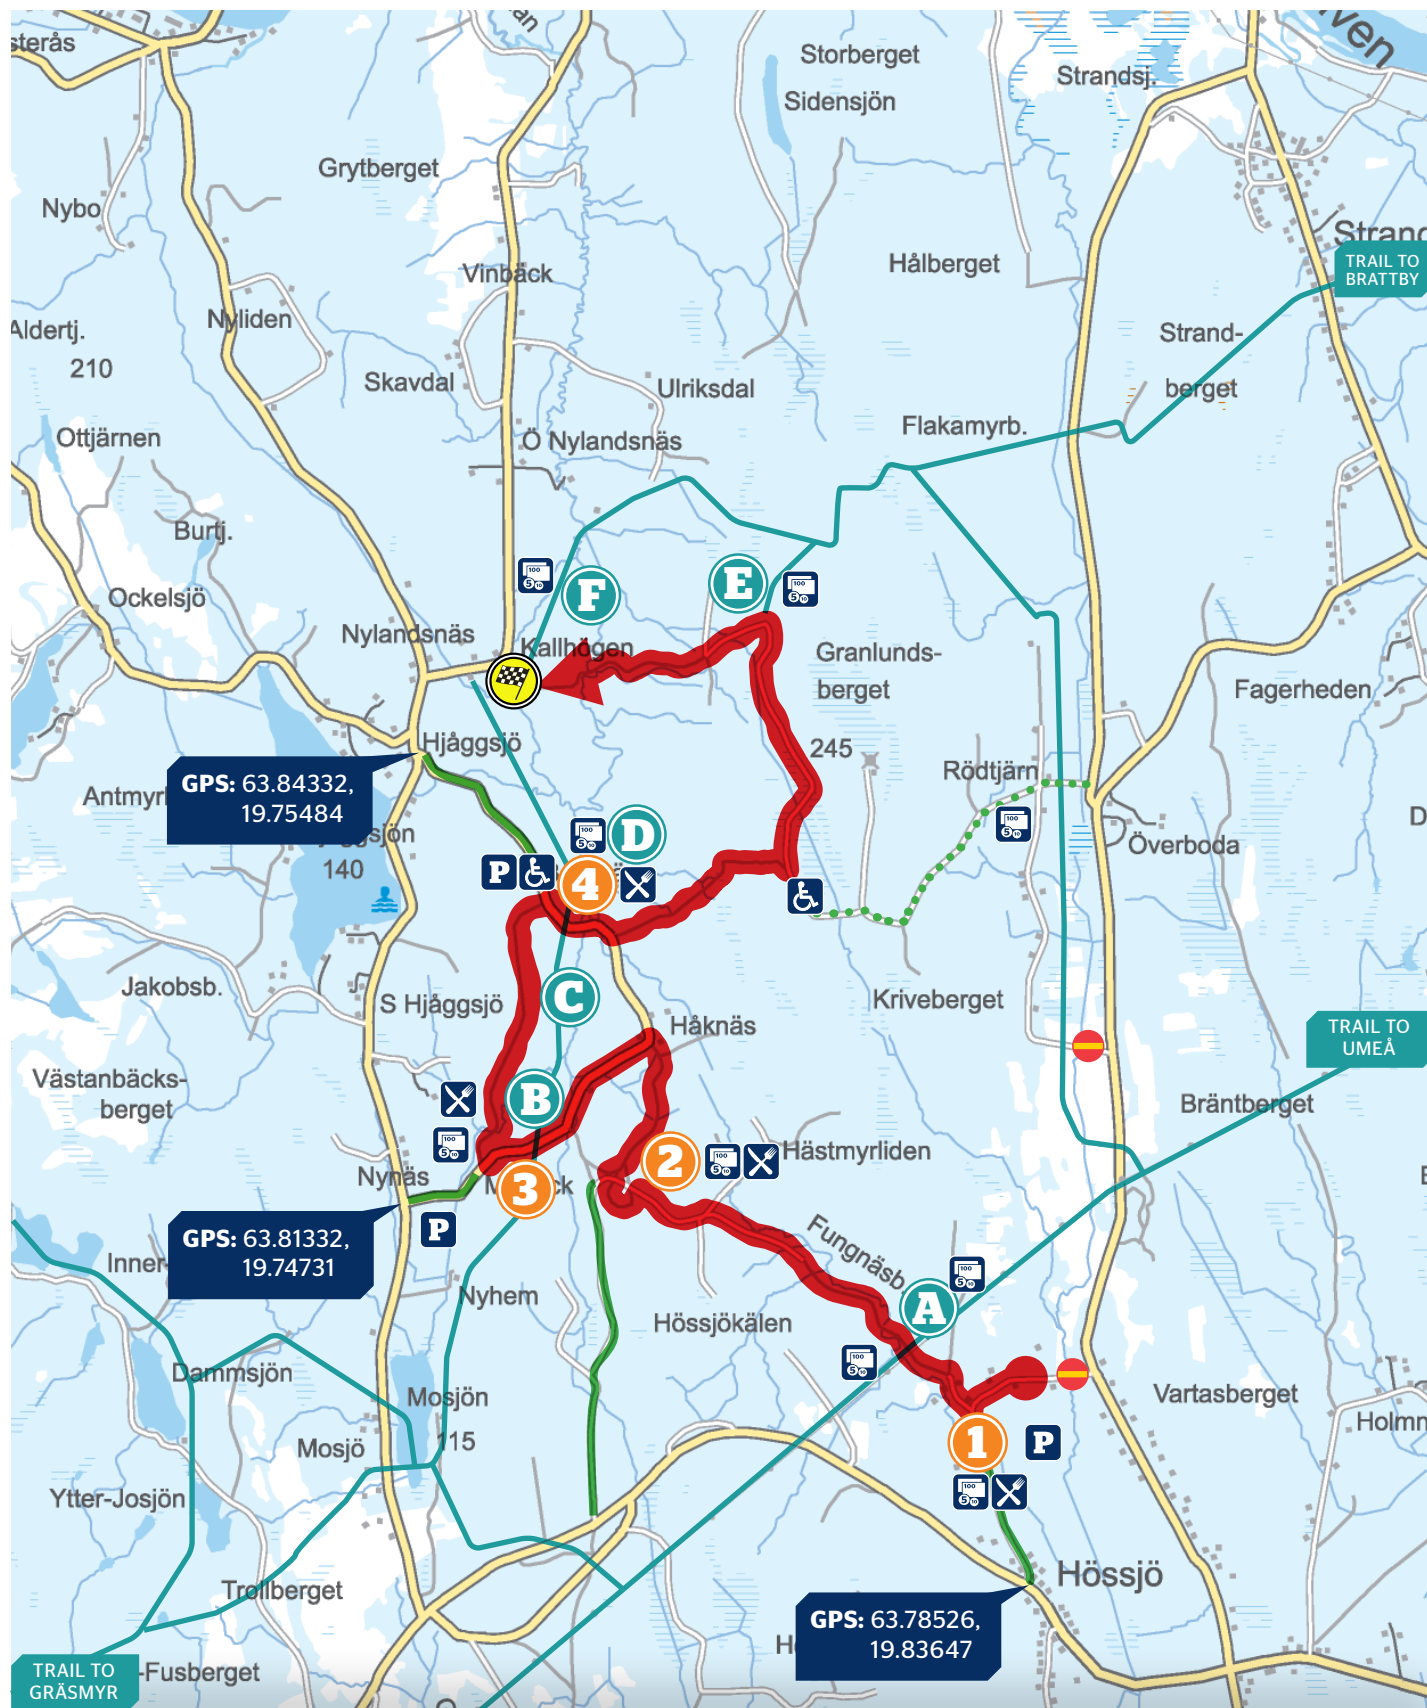

# SS 9/12 VÄNNÄS

SATURDAY 09:10 / 14:10

SS 9 RALLY SWEDEN HISTORIC

RUNS AFTER WRC SS9

  
#BeSafeTakeCare

-  Car parking
-  Food
-  Accessibility
-  Spectator area
-  Car access road
-  Snowmobile trail
-  Entrance
-  Snowmobile trailer
-  Stage finish
-  Snowmobile spectator area
-  Access by foot