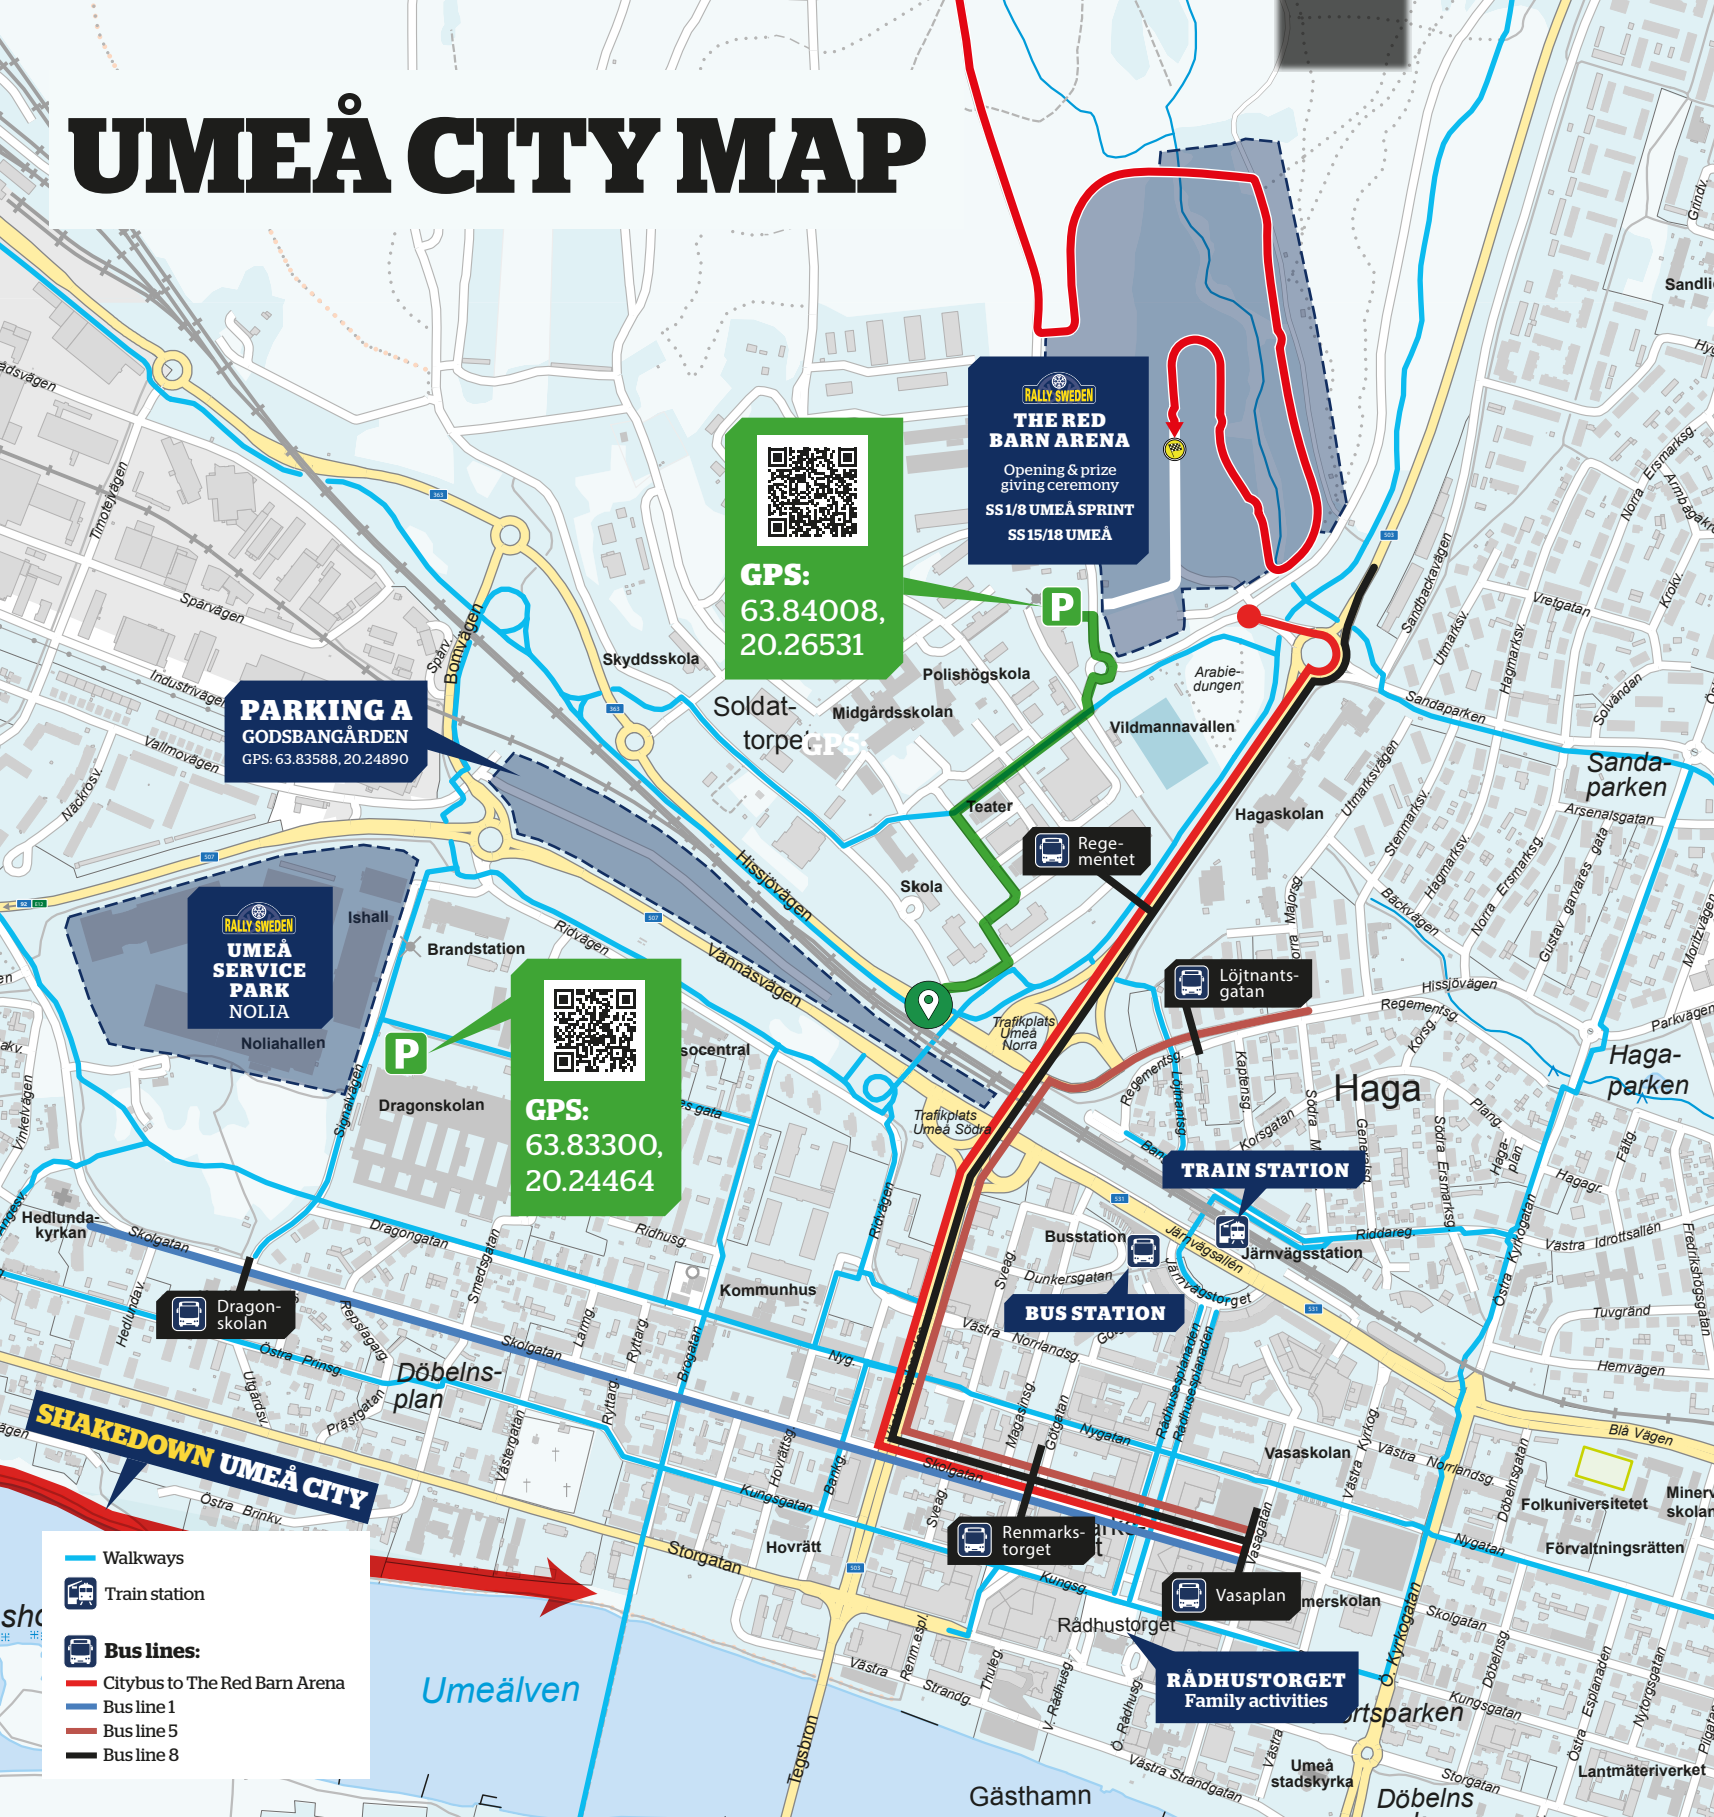

UMEÅ CITY MAP

RALLY SWEDEN
THE RED BARN ARENA
 Opening & prize giving ceremony
 SS1/8 UMEÅ SPRINT
 SS15/18 UMEÅ

GPS:
 63.84008,
 20.26531

PARKING A
 GODSBANGÅRDEN
 GPS: 63.83588, 20.24890

RALLY SWEDEN
UMEÅ SERVICE PARK NOLIA

GPS:
 63.83300,
 20.24464

TRAIN STATION

BUS STATION

RÅDHUSTORGET
 Family activities

SHAKEDOWN UMEÅ CITY

- Walkways
- Train station
- Bus lines:**
- Citybus to The Red Barn Arena
- Bus line 1
- Bus line 5
- Bus line 8