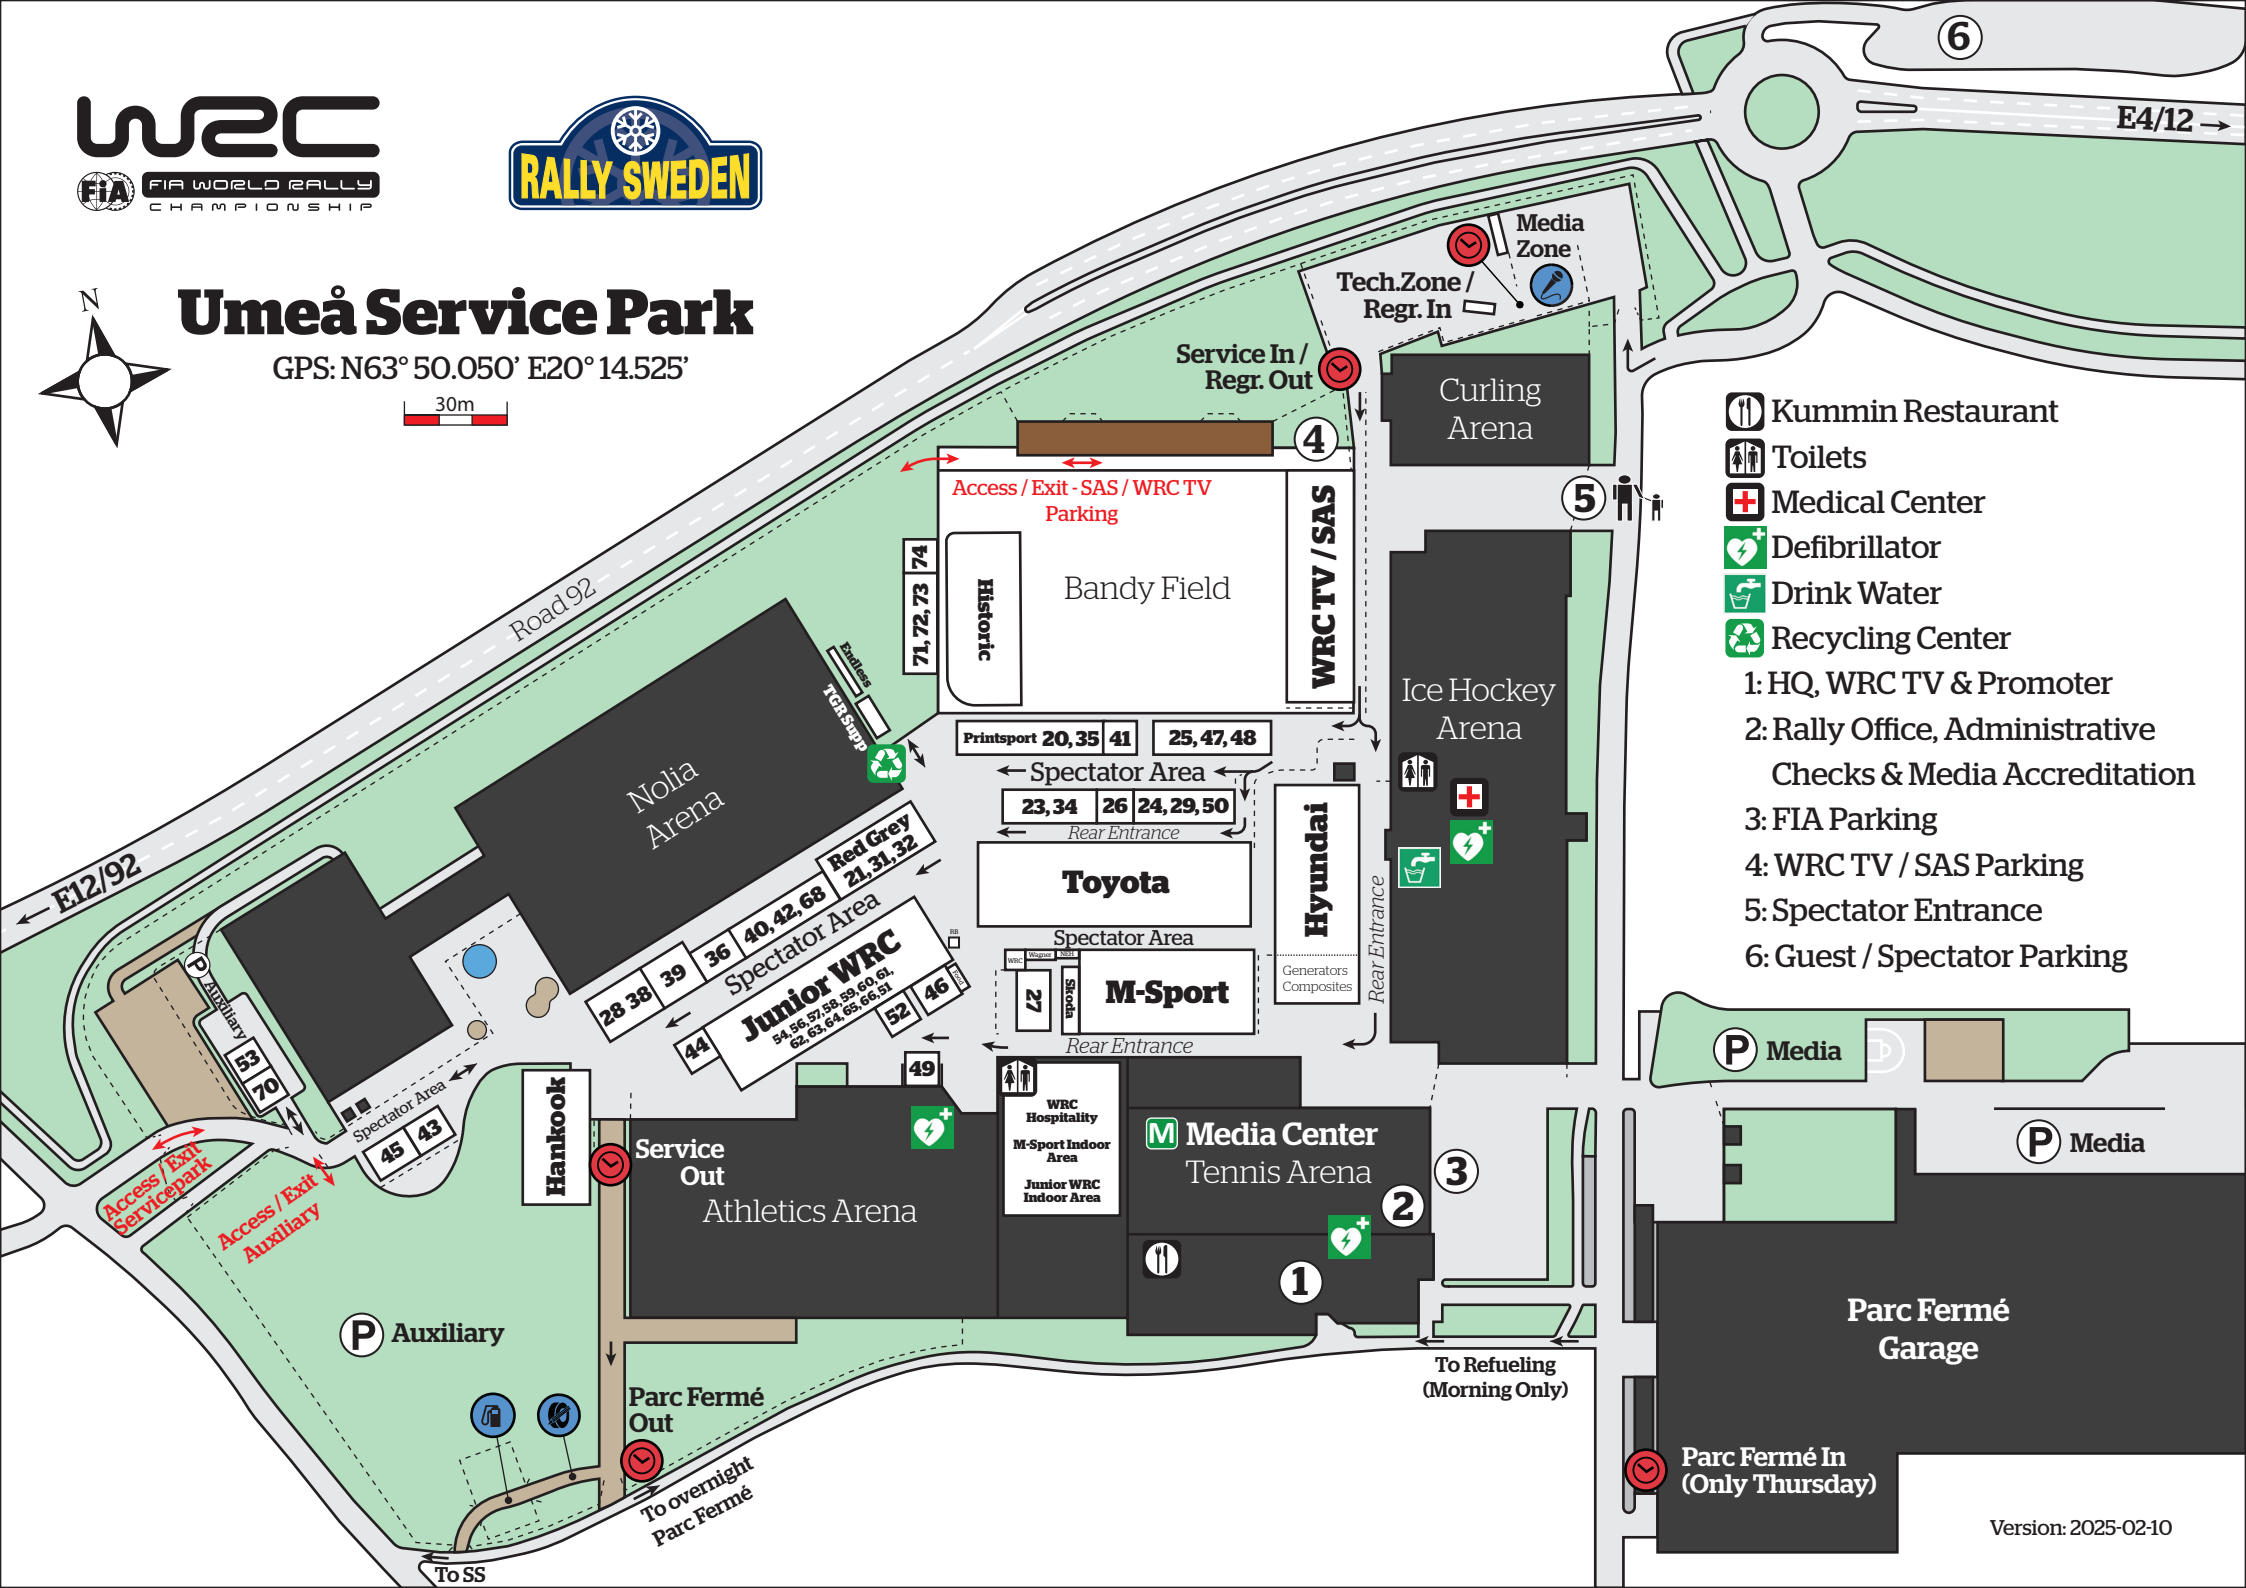

Umeå Service Park

GPS: N63° 50.050' E20° 14.525'

- Kummin Restaurant
- Toilets
- Medical Center
- Defibrillator
- Drink Water
- Recycling Center

- 1: HQ, WRC TV & Promoter
- 2: Rally Office, Administrative Checks & Media Accreditation
- 3: FIA Parking
- 4: WRC TV / SAS Parking
- 5: Spectator Entrance
- 6: Guest / Spectator Parking