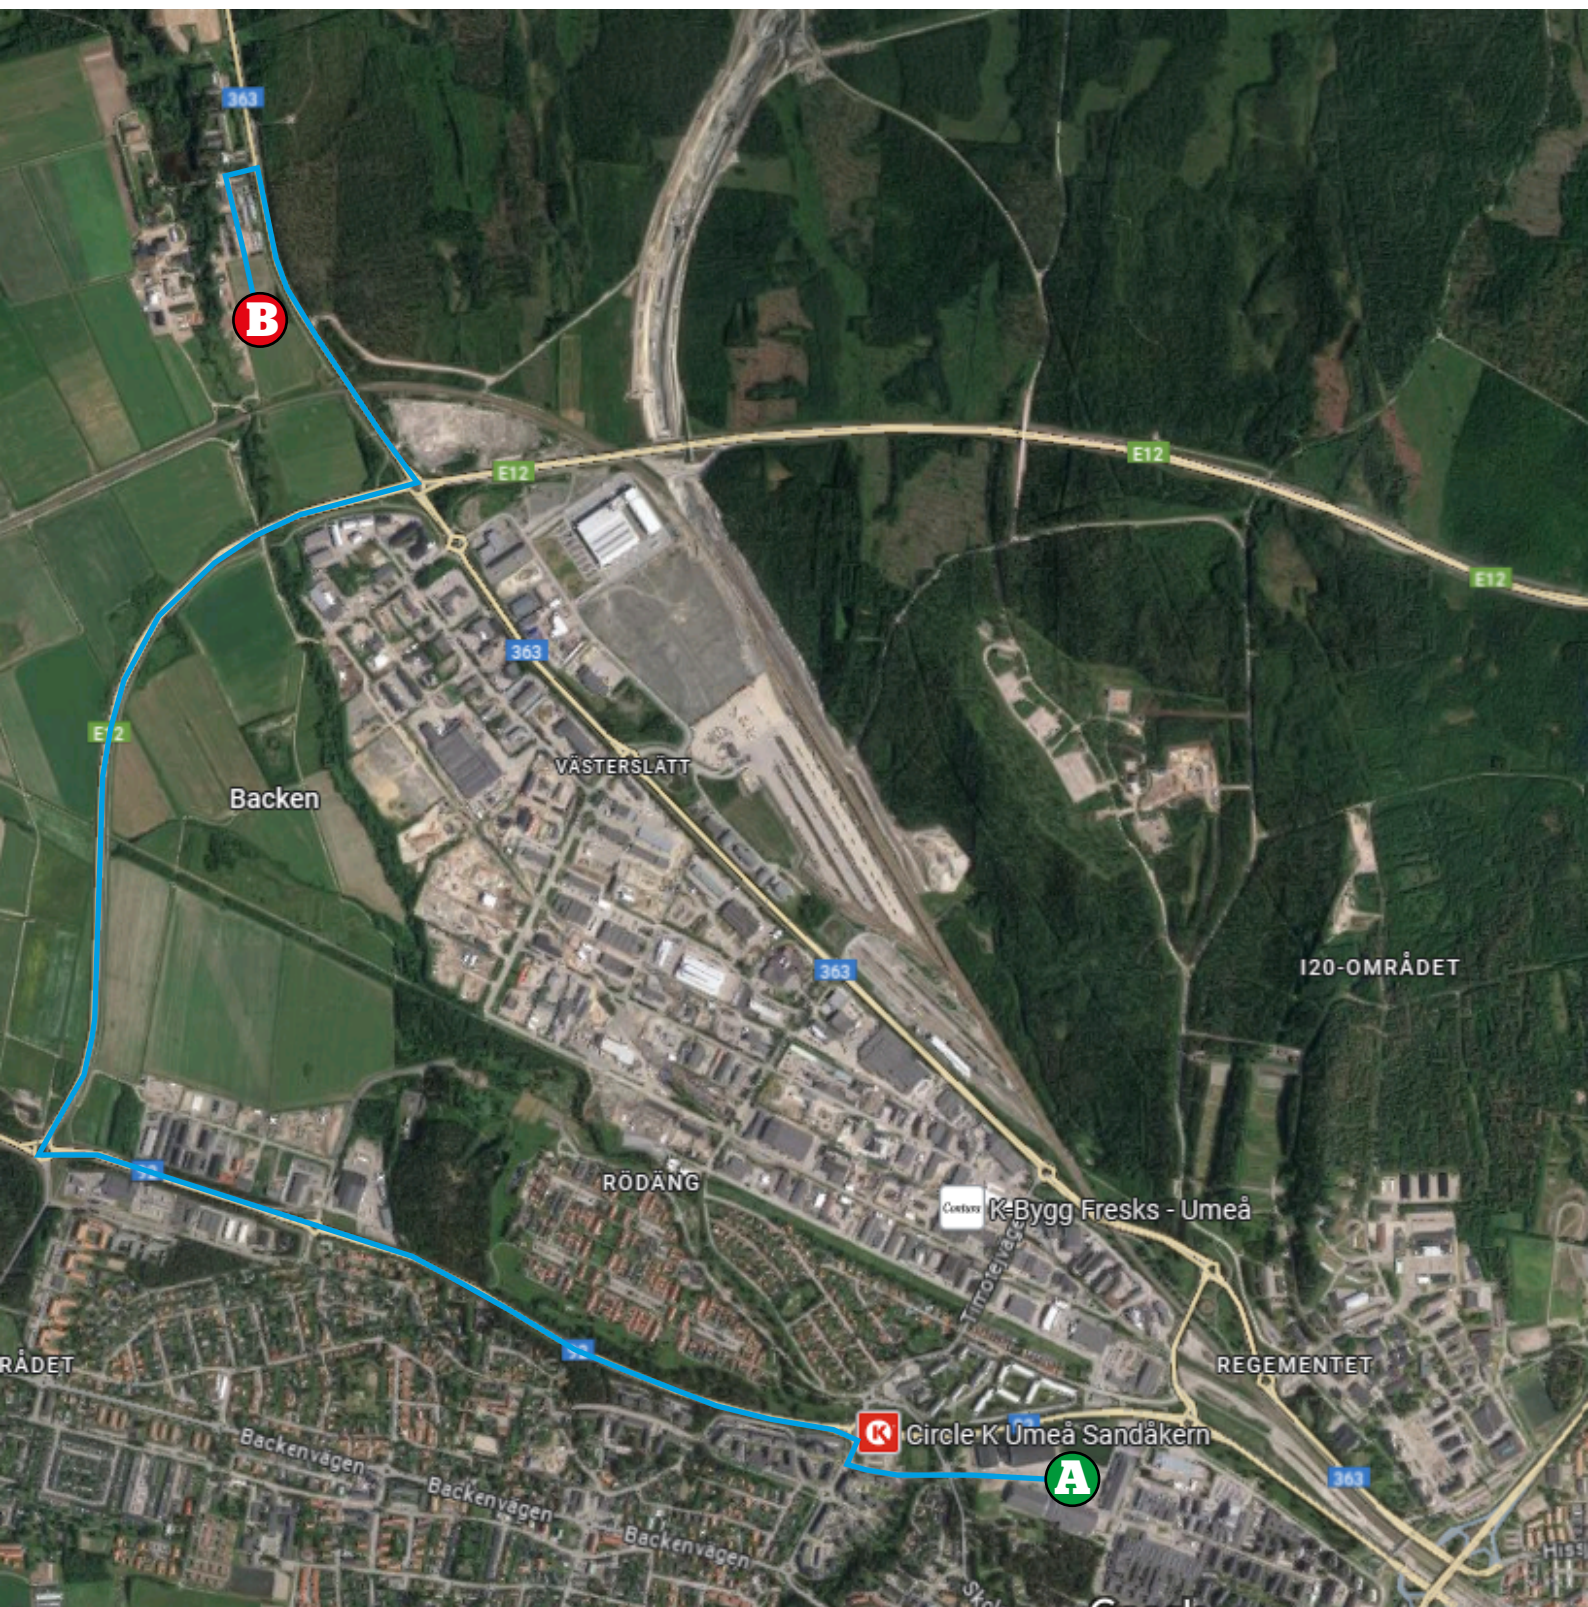

Servicepark

GPS: N63° 50.050' E20° 14.525'

Open Saturday 8 feb until Monday 17 feb

07:00 - 19:00

Trailer Parking

GPS: N63° 51.671' E20° 11.954'

See also page 2